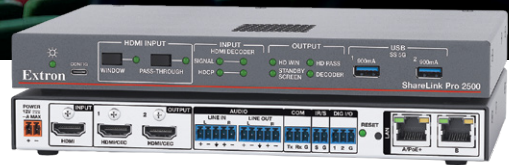

Gravação e streaming

Apresentação sem fios

UMA SOLUÇÃO COMPLETA PARA A GRAVAÇÃO DE APRESENTAÇÕES, DESDE O AGENDAMENTO ATÉ À TRANSMISSÃO EM DIRETO E PUBLICAÇÃO

A FUNCIONALIDADE ACTIVE LEARNING PARTILHA CONTEÚDO ENTRE VÁRIOS DISPOSITIVOS SHARELINK PRO