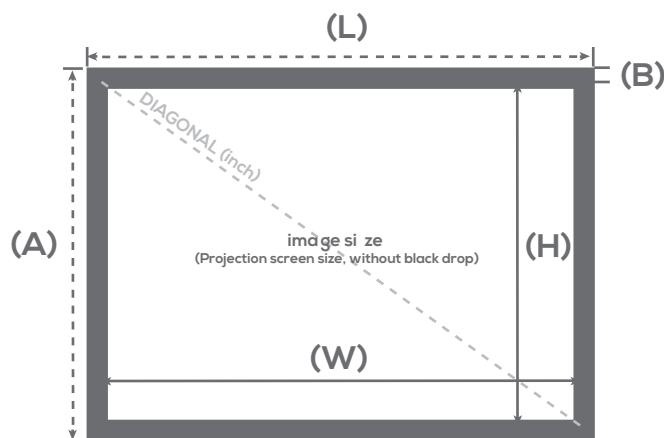

Toile

Surface de projection : toile Lumene UHD 4K/8K Platinum
Gain de 1.3
Directivité 130°
Sans point de brillance
Traitement anti-jaunissement, anti-poussière, anti-gondolement
Dos blanc non occultant
Bords noirs
Parfaitement adapté aux projecteurs à matrice LCD/DLP

Screen material

Lumene UHD 4K/8K Platinum canvas
Gain 1.3
Directivity 130°
No shine point
Treatments : anti-yellowing, anti-mold, and anti-gondolement
Black borders
No Black-out back fabric (white back)
Optimal surface for LCD projectors

Cadre

Large cadre en aluminium
Finition velours noir
Installation facile
Tension parfaite et durable
Fixation par clips rapide et simple

Garantie

2 ans

Frame

Aluminium frame
Black velvet finish
Easy to install
Perfect and lasting tension
Safe clipping system

Warranty

2 years

Formats Ratio	Toiles Fabric	REF LUMENE	Taille utile de l'image Image size W x H cm	Diagonale Diagonal (inch)	Dimensions hors-tout Overall dimensions L x A x P cm	Bords noirs Black borders (mm) B	Dimensions packaging (cm)	Poids net / brut Net / gross weight (kg)
16:9	BLANC MAT, BORDS NOIRS MATT WHITE, BLACK EDGES	MOVIE PALACE UHD 4K/8K PLATINUM 170 C	171 x 96	80	187 x 112 x 4	80	260 x 29 x 17	14,5 / 20,7
		MOVIE PALACE UHD 4K/8K PLATINUM 200 C	203 x 115	92	219 x 131 x 4	80	260 x 29 x 17	14,5 / 20,7
		MOVIE PALACE UHD 4K/8K PLATINUM 240 C	234 x 132	106	250 x 148 x 4	80	305 x 29 x 17	17,5 / 24,6
		MOVIE PALACE UHD 4K/8K PLATINUM 270 C	270 x 152	122	286 x 168 x 4	80	305 x 29 x 17	17,5 / 24,6
		MOVIE PALACE UHD 4K/8K PLATINUM 300 C	305 x 172	138	321 x 188 x 4	80	371 x 29 x 17	18,7 / 28,8
		MOVIE PALACE UHD 4K/8K PLATINUM 350 C	332 x 186	150	348 x 202 x 4	80	438 x 29 x 17	25,1 / 36
		MOVIE PALACE UHD 4K/8K PLATINUM 400 C	398 x 224	180	418 x 244 x 9	100	500 x 29 x 17	27,1 / 38,5
		MOVIE PALACE UHD 4K/8K PLATINUM 450 C	450 x 253	220	470 x 273 x 9	100	550 x 29 x 17	N/A
		MOVIE PALACE UHD 4K/8K PLATINUM 500 C	500 x 281	240	520 x 301 x 9	100	600 x 29 x 17	N/A
		MOVIE PALACE UHD 4K/8K PLATINUM 550 C	553 x 311	250	573 x 331 x 9	100	650 x 29 x 17	N/A
MOVIE PALACE UHD 4K/8K PLATINUM 600 C	664 x 373	300	684 x 393 x 9	100	700 x 29 x 17	N/A