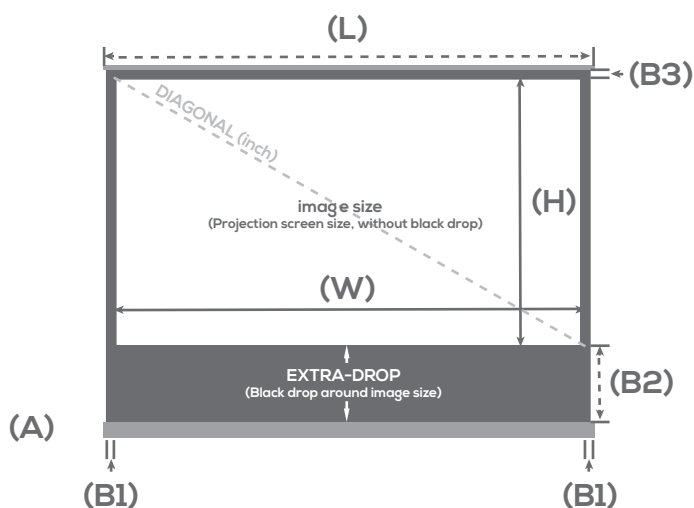

Toile

Surface de projection : toile Lumene HD
Gain de 1.0
Directivité 160°
Sans point de brillance
Traitement anti-jaunissement, anti-poussière, anti-gondolement
Dos noir occultant
Bords noirs
Parfaitement adapté aux projecteurs à matrice LCD/DLP

Screen material

Lumene HD canvas
Gain 1.0
Directivity 160°
No shine point
Treatments : anti-yellowing, anti-mold, and anti-gondolement
Black-out back fabric
Black borders
Optimal surface for LCD projectors

Carter

Aluminium noir
Système télescopique
Surface de projection facile à ajuster à votre dimension
Installation simple et facile en moins de 2 minutes
Poignée de transport

Garantie

2 ans

Case

Black aluminium
Telescopic system
Adjustable image size
Simple and easy installation in less than 2 minutes
Carrying handle

Warranty

2 years

Formats Ratio	Toiles Fabric	REF LUMENE	Taille utile de l'image Image size W x H cm	Diagonale Diagonal (inch)	Dimensions hors- tout du carter Overall dimensions L x A x P cm	Bords noirs et Extra-drop (mm) Black borders & Extra-drop (mm)			Dimensions packaging (cm)	Poids net / brut Net / gross weight (kg)
						Côtés Sides (B1)	Bas Bottom (B2)	Haut Top (B3)		
4:3	BLANC MAT, BORDS NOIRS MATT WHITE, BLACK EDGES	PARADISE 130 V	122 x 91	60	138 x 30 x 10	35	695	25	148 x 15 x 19	4,6 / 6,1
		PARADISE 150 V	146 x 109	72	162 x 30 x 10	35	680	25	172 x 15 x 19	5,3 / 7,2
		PARADISE 170 V	163 x 122	80	179 x 30 x 10	35	800	25	197 x 15 x 19	6,2 / 8,3
		PARADISE 200 V	203 x 152	100	219 x 30 x 10	35	690	25	229 x 15 x 19	7,2 / 9,7
16:9		PARADISE 130 C	133 x 75	60	149 x 30 x 10	35	738	25	159 x 15 x 19	4,7 / 6,4
		PARADISE 150 C	155 x 87	70	171 x 30 x 10	35	848	25	181 x 15 x 19	5,4 / 7,3
		PARADISE 170 C	177 x 100	80	193 x 30 x 10	28	1018	25	203 x 15 x 19	6,1 / 8,2
		PARADISE 200 C	203 x 115	92	219 x 30 x 10	35	820	25	229 x 15 x 19	6,8 / 9,3
1:1		PARADISE 130 I	133 x 83	60	149 x 30 x 10	35	655	25	159 x 15 x 19	4,7 / 6,4
		PARADISE 150 I	155 x 96	70	171 x 30 x 10	35	750	25	181 x 15 x 19	5,4 / 7,3
		PARADISE 170 I	177 x 111	80	193 x 30 x 10	28	906	25	203 x 15 x 19	6,1 / 8,2
		PARADISE 200 I	203 x 127	100	219 x 30 x 10	35	696	25	229 x 15 x 19	6,8 / 9,3

HOUSSE DE TRANSPORT EN OPTION				
Écran Screen	Longueur écran Screen length (cm)	Longueur housse Bag length (cm)	Longueur zip Zip length (cm)	Dimensions packaging (cm)
PARADISE 150 V	162	165	103	165 x 10 x 11
PARADISE 170 V	179	181	112	181 x 10 x 11
PARADISE 170 C	193	200	121	200 x 10 x 11
PARADISE 200 V	219	222	132	222 x 10 x 11
PARADISE 200 C