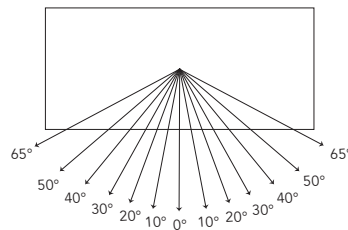

LUMENE - TOILE UHD 4K/8K PLATINUM

LUMENE - UHD 4K / 8K PLATINUM CANVAS

Conçue sur la même base que la toile Lumene UHD 4K, la toile UHD 4K/8K Platinum présente un gain de 1,3. Cette toile technique de dernière génération renvoie donc plus intensément la lumière absorbée, permettant à chaque détail d'être restitué avec plus de précision.

Built on the same foundations as the Lumene UHD 4K canvas, the UHD 4K / 8K Platinum canvas is a 1.3 gain screen. The screen thus reproduces absorbed light more intensely, allowing every detail to be rendered with enhanced precision.

Directivité 130°
Viewing angle: 130°