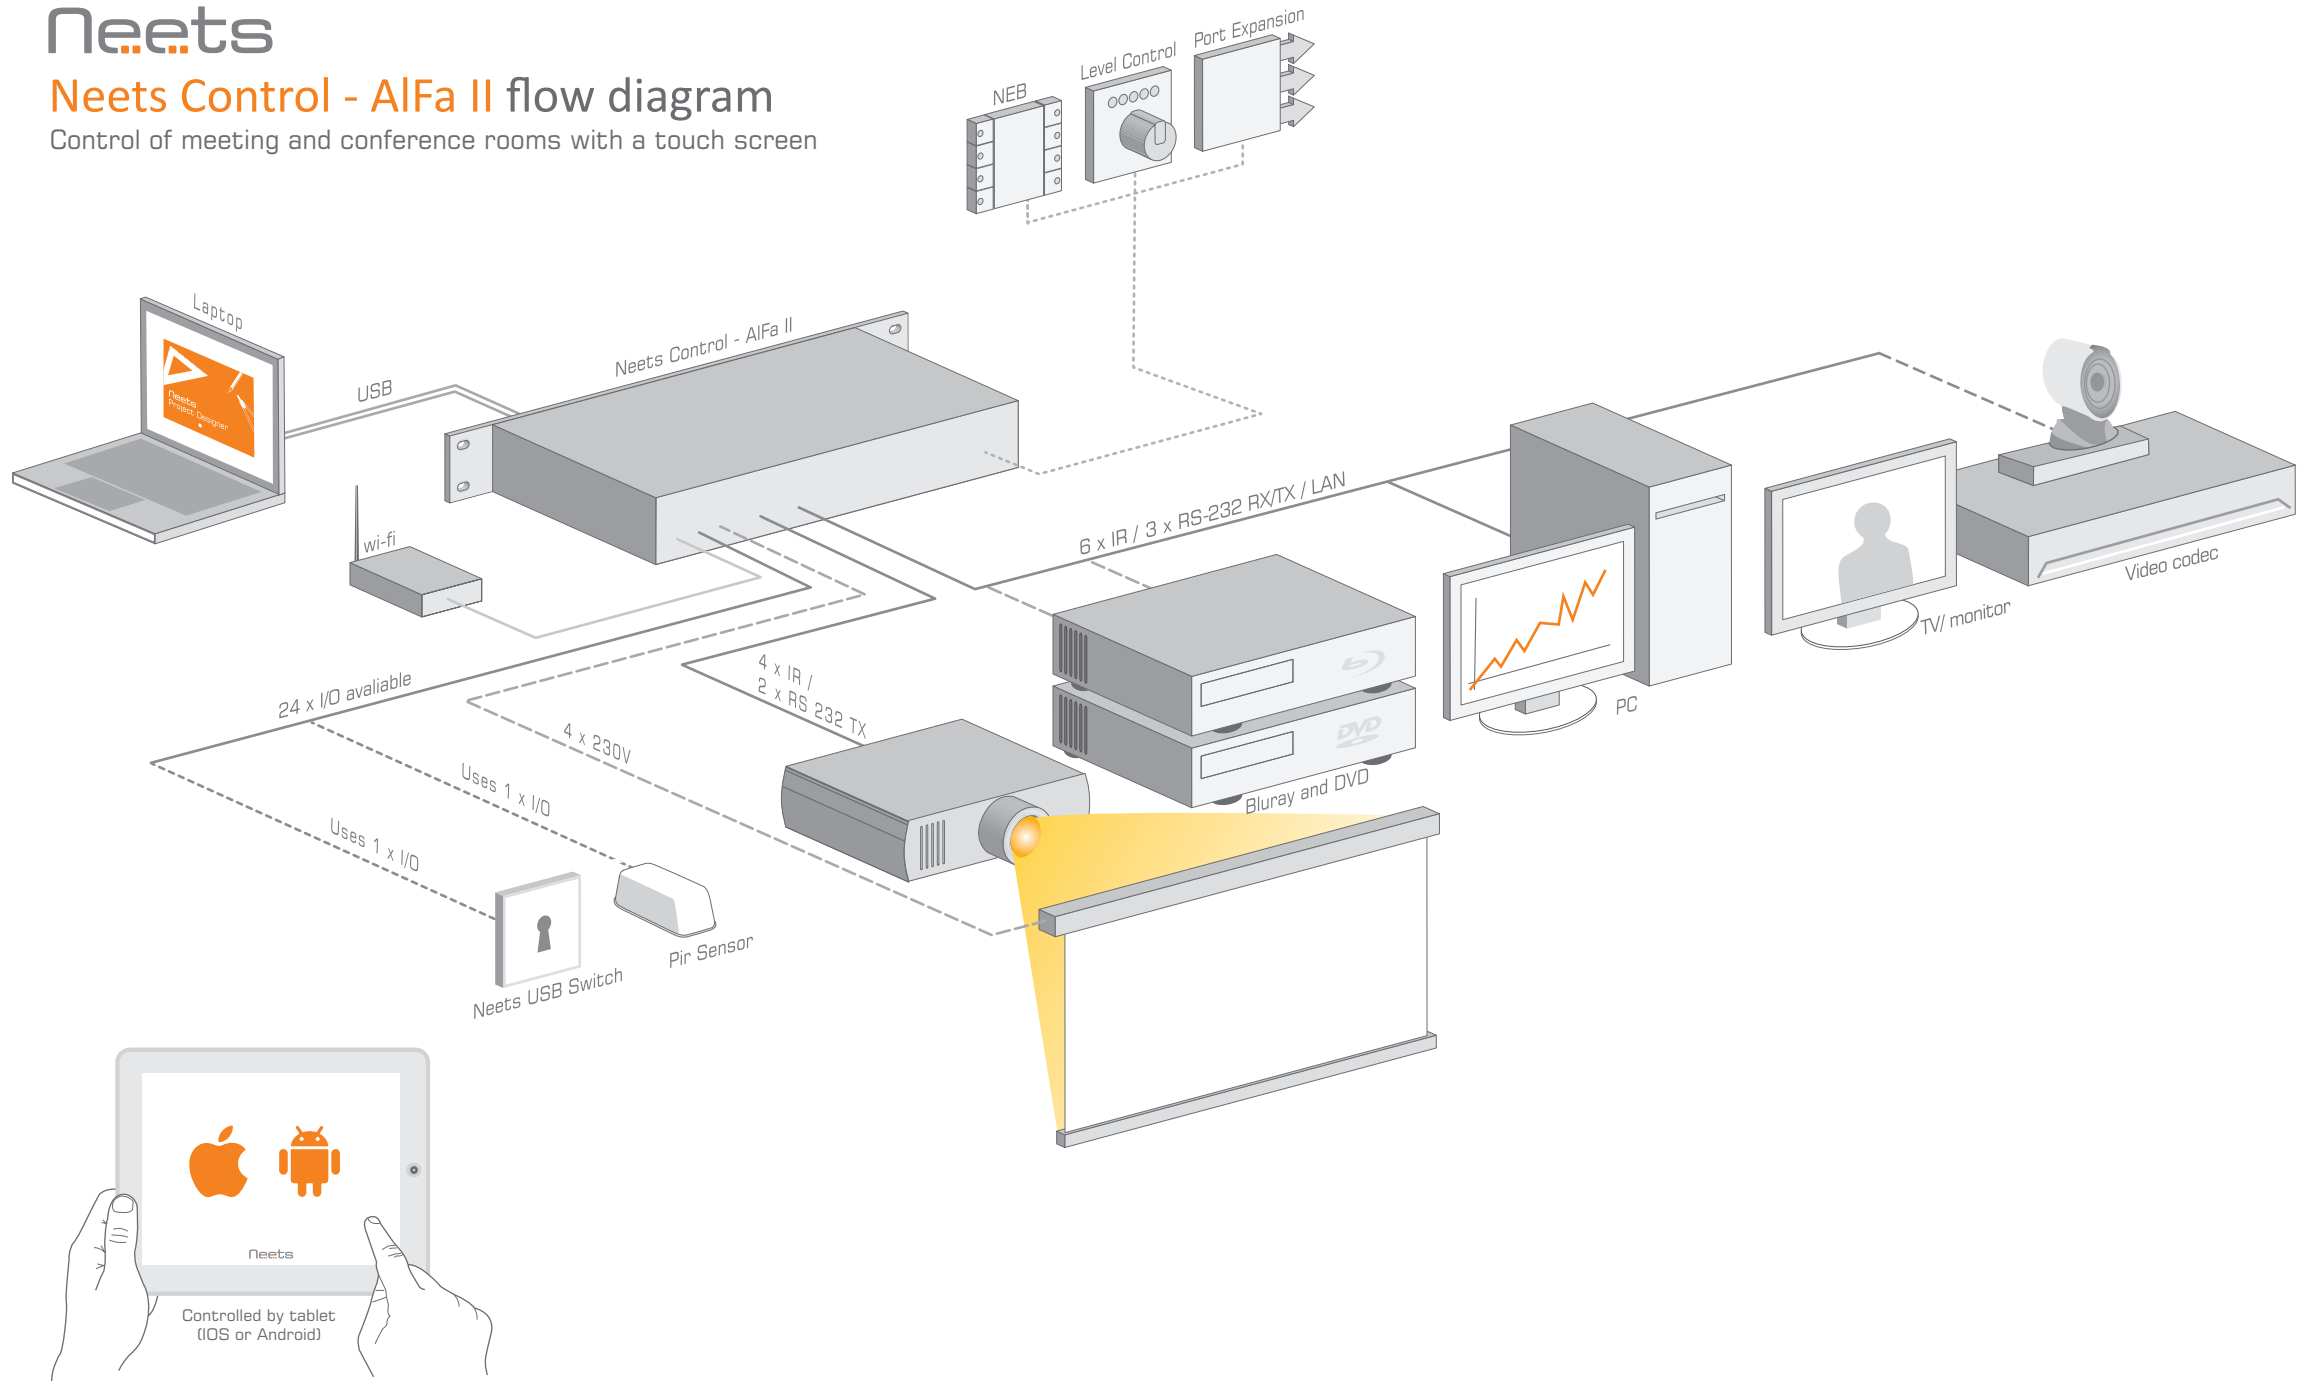

Neets

Neets Control - SieRRa flow diagram

Advanced AV Control Using Wall Panel or Mobile Device

Neets Control - SieRRa II flow diagram

Advanced AV Control Using Wall Panel or Mobile Device

Neets Control - EcHo flow diagram

Easy to use - start presentations simply by pressing one button

Neets

Neets Control - EcHo Plus flow diagram

Easy to use - start presentations simply by pressing one button

Neets Control - DeITa flow diagram

Neets

Neets Control - AIFa II flow diagram

Control of meeting and conference rooms with a touch screen

Neets

Neets Control - ZuLu II flow diagram

Ceiling-mount controller with iOS/Android support

Neets

Neets Control - QueBec III flow diagram

No buttons - HDMI signal starts sequence automatically

Neets

Neets Control - QueBec II flow diagram

No buttons - VGA or HDMI signal starts sequence automatically

Neets

Neets Control - BraVo flow diagram

Wall mounted alternative to remote controls