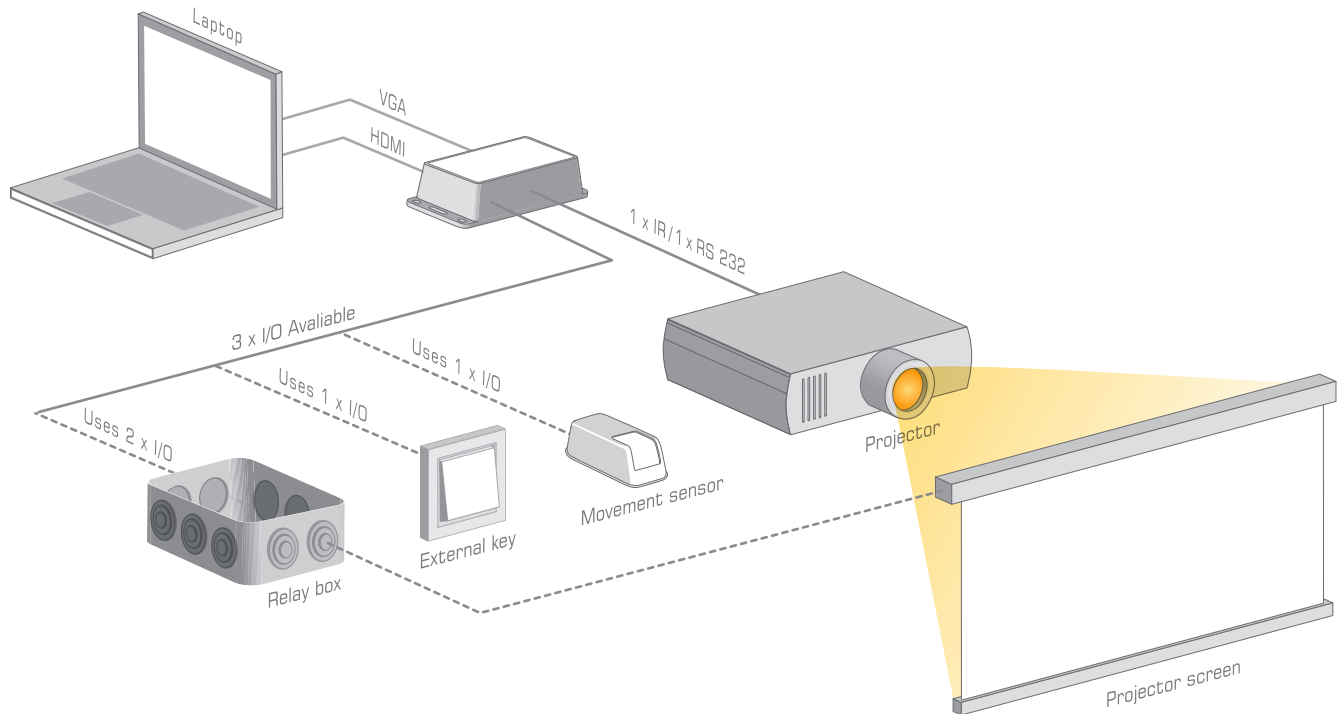

Neets

Neets Control - SieRRa flow diagram

Advanced AV Control Using Wall Panel or Mobile Device

Neets Control - SieRRa II flow diagram

Advanced AV Control Using Wall Panel or Mobile Device

Neets Control - EcHo flow diagram

Neets

Neets Control - AIFa II flow diagram

Control of meeting and conference rooms with a touch screen

Neets

Neets Control - ZuLu II flow diagram

Ceiling-mount controller with iOS/Android support

Neets

Neets Control - QueBec III flow diagram

No buttons - HDMI signal starts sequence automatically

Neets

Neets Control - QueBec II flow diagram

No buttons - VGA or HDMI signal starts sequence automatically

Neets

Neets Control - BraVo flow diagram

Wall mounted alternative to remote controls

Neets Control - OsCar flow diagram

Wall mounted alternative to remote controls