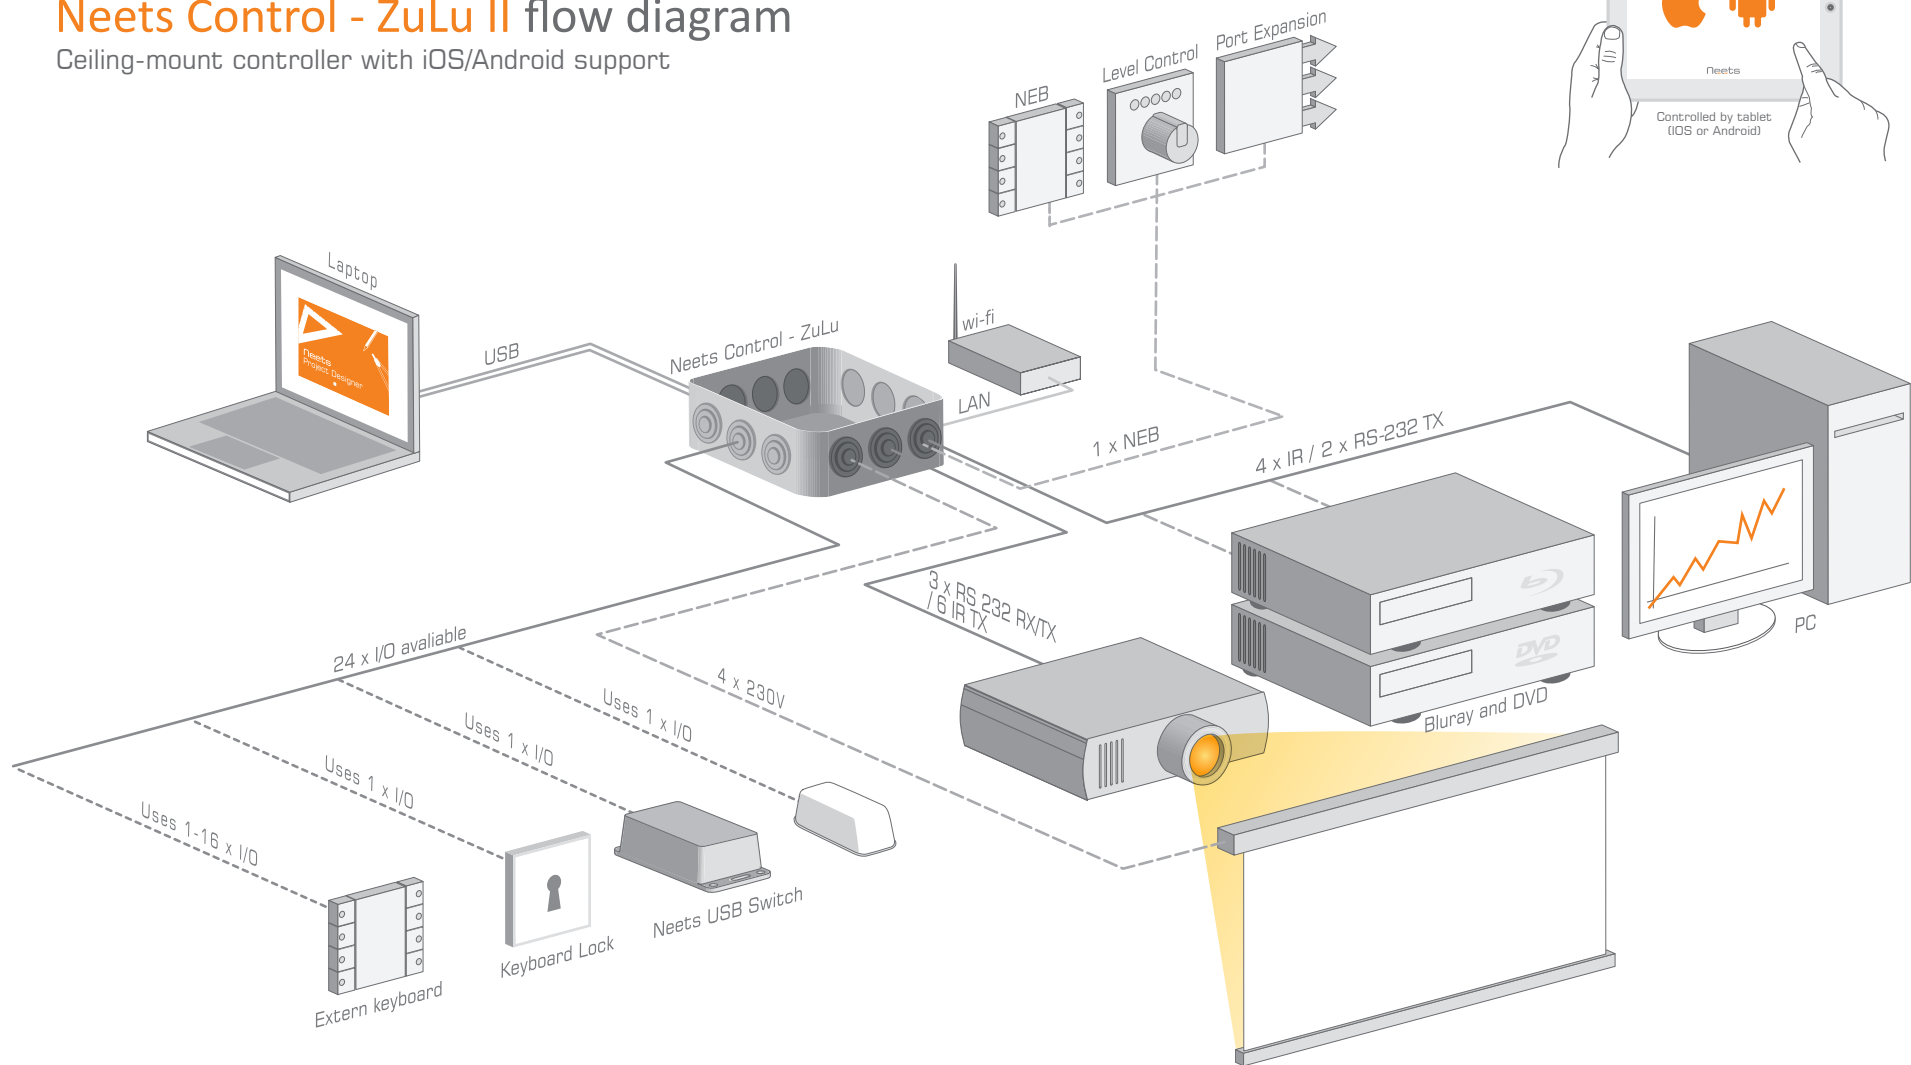

Easy to use - start presentations simply by pressing one button

Neets

Neets Control - EcHo Plus flow diagram

Easy to use - start presentations simply by pressing one button

Neets Control - DeITa flow diagram

Neets

Neets Control - AIFa II flow diagram

Control of meeting and conference rooms with a touch screen

Neets

Neets Control - ZuLu II flow diagram

Ceiling-mount controller with iOS/Android support

Neets

Neets Control - QueBec III flow diagram

No buttons - HDMI signal starts sequence automatically

Neets

Neets Control - QueBec II flow diagram

No buttons - VGA or HDMI signal starts sequence automatically

Neets

Neets Control - BraVo flow diagram

Wall mounted alternative to remote controls

Neets Control - OsCar flow diagram

Wall mounted alternative to remote controls