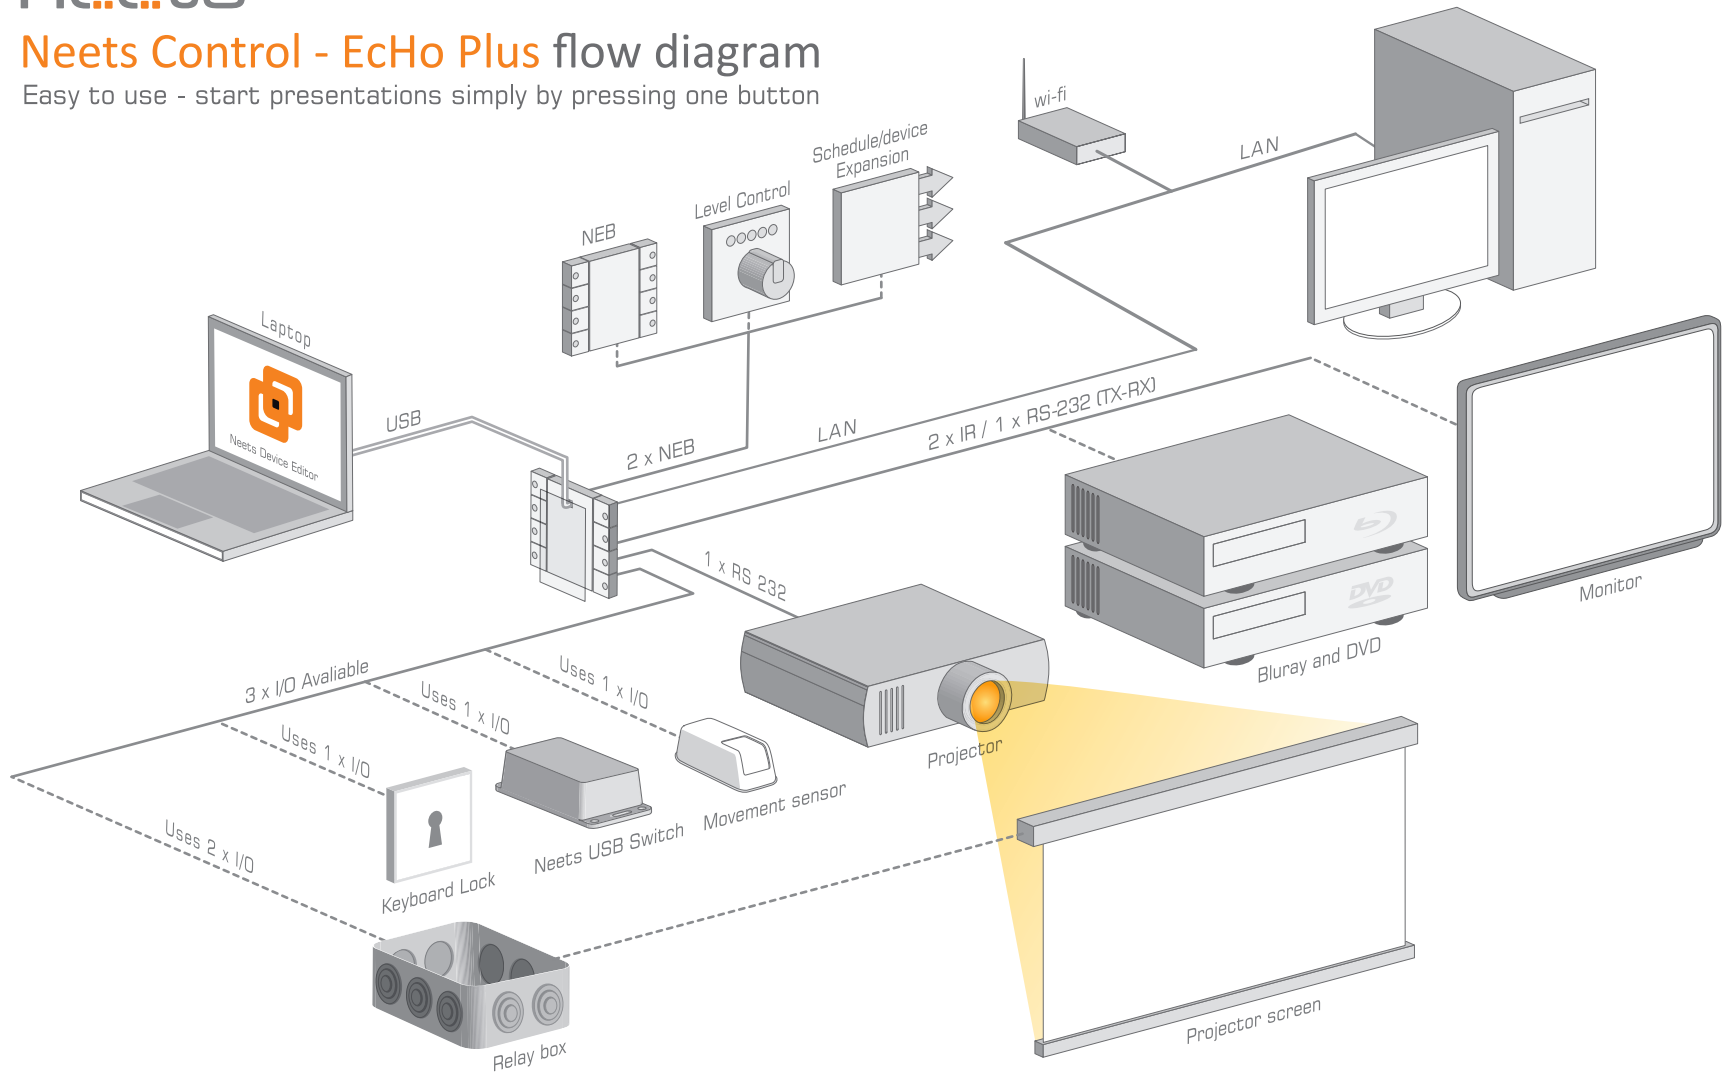

Neets

Neets Control - SieRRa flow diagram

Advanced AV Control Using Wall Panel or Mobile Device

Neets Control - SieRRa II flow diagram

Advanced AV Control Using Wall Panel or Mobile Device

Neets Control - EcHo flow diagram

Easy to use - start presentations simply by pressing one button

Neets

Neets Control - EcHo Plus flow diagram

Easy to use - start presentations simply by pressing one button

Neets Control - DeITa flow diagram

Neets

Neets Control - AIFa II flow diagram

Control of meeting and conference rooms with a touch screen

Neets

Neets Control - ZuLu II flow diagram

Ceiling-mount controller with iOS/Android support

Neets

Neets Control - QueBec III flow diagram

No buttons - HDMI signal starts sequence automatically

Neets

Neets Control - QueBec II flow diagram

No buttons - VGA or HDMI signal starts sequence automatically

Neets

Neets Control - BraVo flow diagram

Wall mounted alternative to remote controls