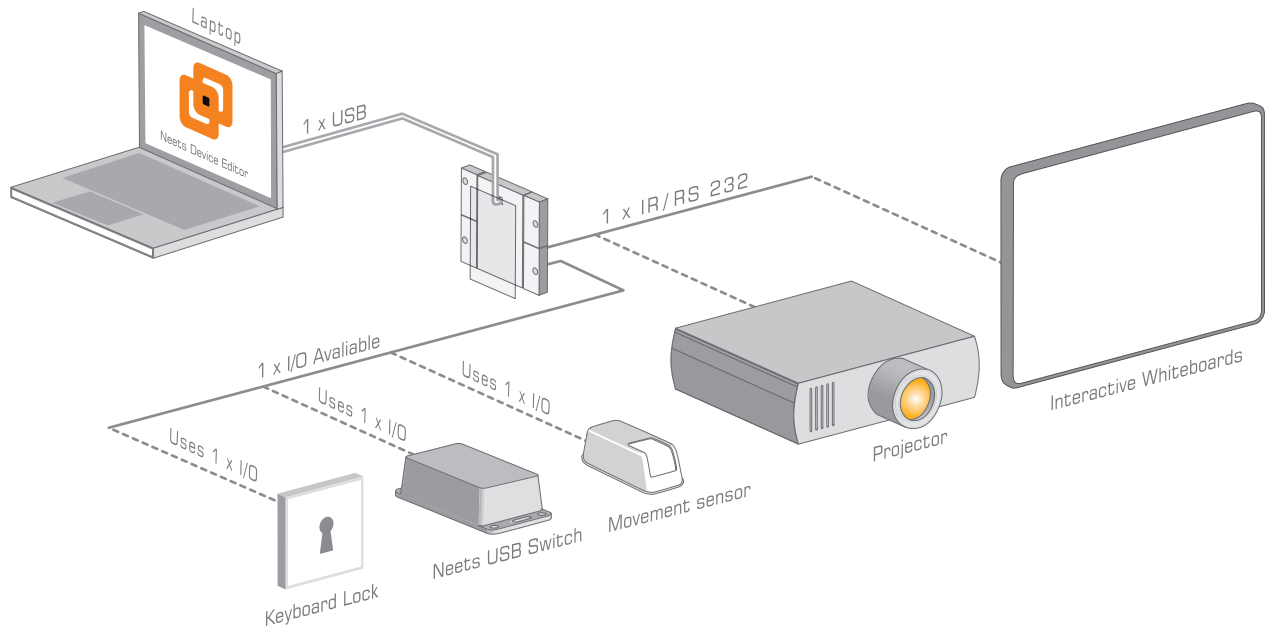

Neets

Neets Control - SieRRa flow diagram

Advanced AV Control Using Wall Panel or Mobile Device

Neets Control - SieRRa II flow diagram

Advanced AV Control Using Wall Panel or Mobile Device

Neets Control - EcHo flow diagram

Neets

Neets Control - AIFa II flow diagram

Control of meeting and conference rooms with a touch screen

Neets

Neets Control - ZuLu II flow diagram

Ceiling-mount controller with iOS/Android support

Neets

Neets Control - QueBec III flow diagram

No buttons - HDMI signal starts sequence automatically

Neets

Neets Control - QueBec II flow diagram

No buttons - VGA or HDMI signal starts sequence automatically

Neets

Neets Control - BraVo flow diagram

Wall mounted alternative to remote controls

Neets Control - OsCar flow diagram

Wall mounted alternative to remote controls