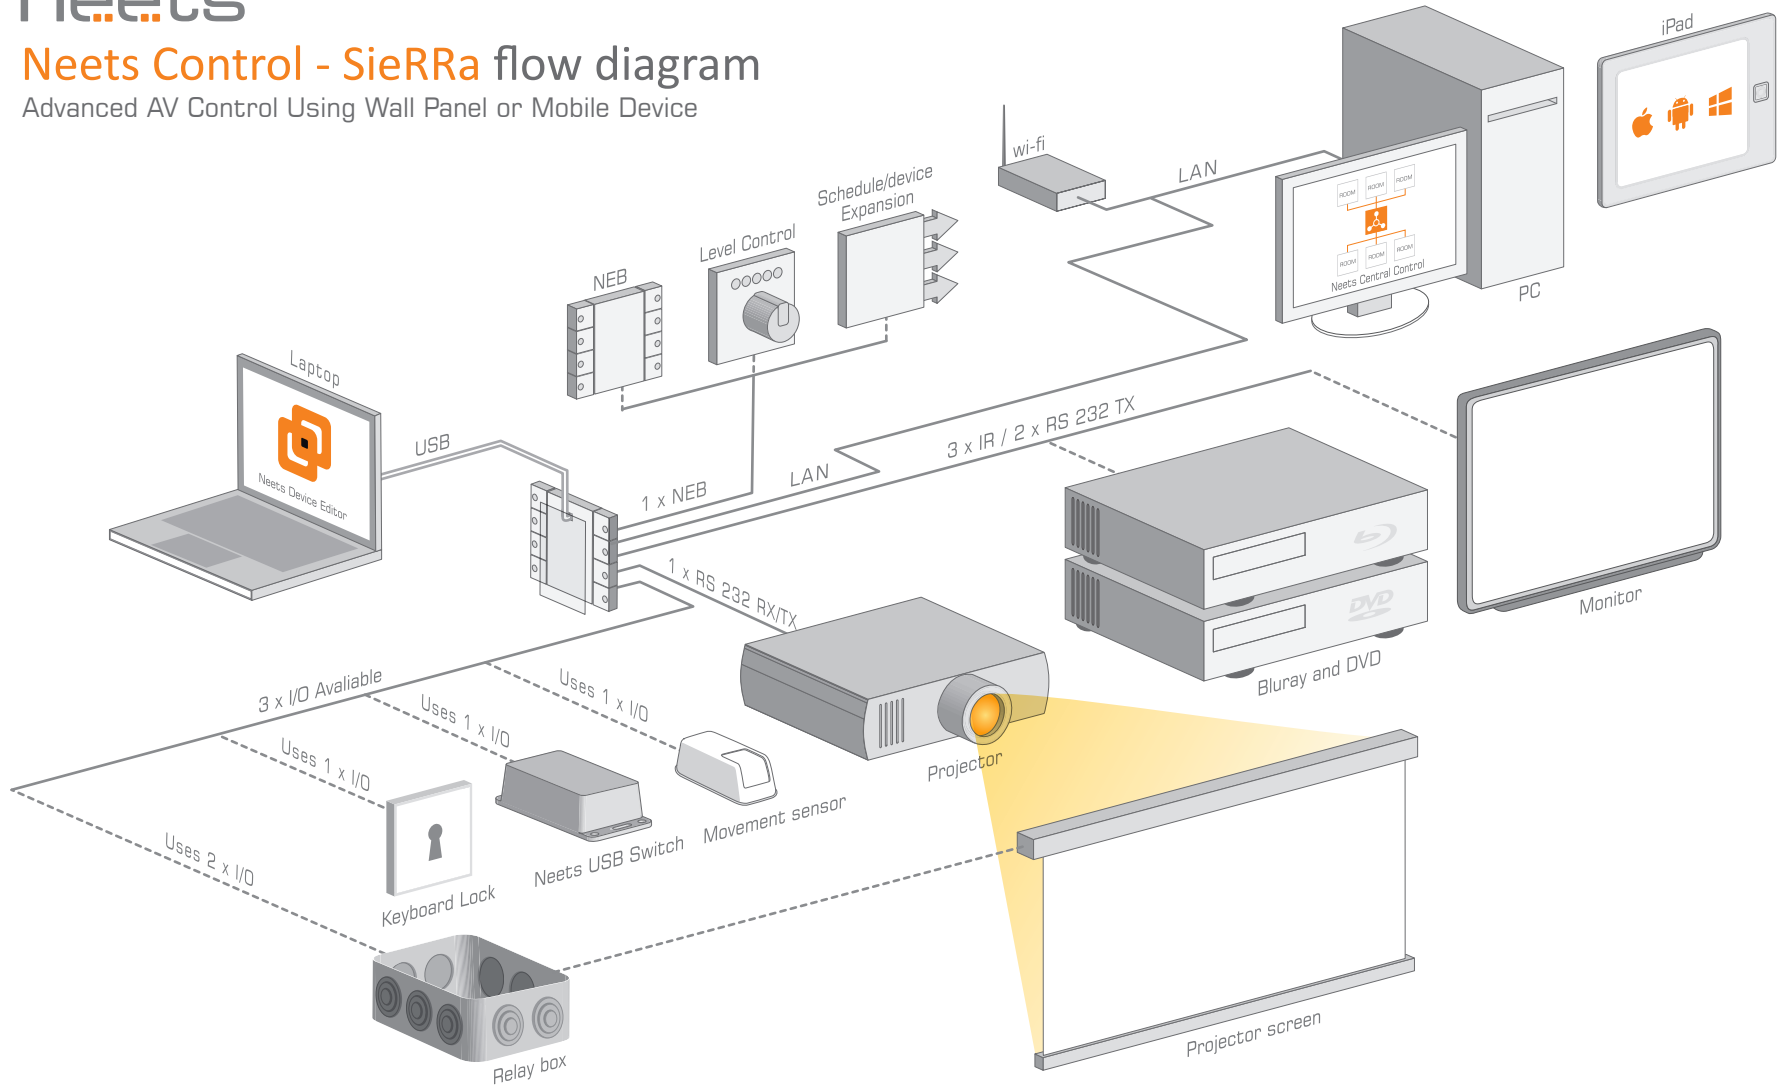

Neets

Neets Control - SieRRa flow diagram

Advanced AV Control Using Wall Panel or Mobile Device

Neets Control - SieRRa II flow diagram

Advanced AV Control Using Wall Panel or Mobile Device

Neets Control - EcHo flow diagram

Easy to use - start presentations simply by pressing one button

Neets

Neets Control - EcHo Plus flow diagram

Easy to use - start presentations simply by pressing one button

Neets Control - DeITa flow diagram

Neets

Neets Control - AIFa II flow diagram

Control of meeting and conference rooms with a touch screen

Neets

Neets Control - ZuLu II flow diagram

Ceiling-mount controller with iOS/Android support

Neets

Neets Control - QueBec III flow diagram

No buttons - HDMI signal starts sequence automatically

Neets

Neets Control - QueBec II flow diagram

No buttons - VGA or HDMI signal starts sequence automatically

Neets

Neets Control - BraVo flow diagram

Wall mounted alternative to remote controls