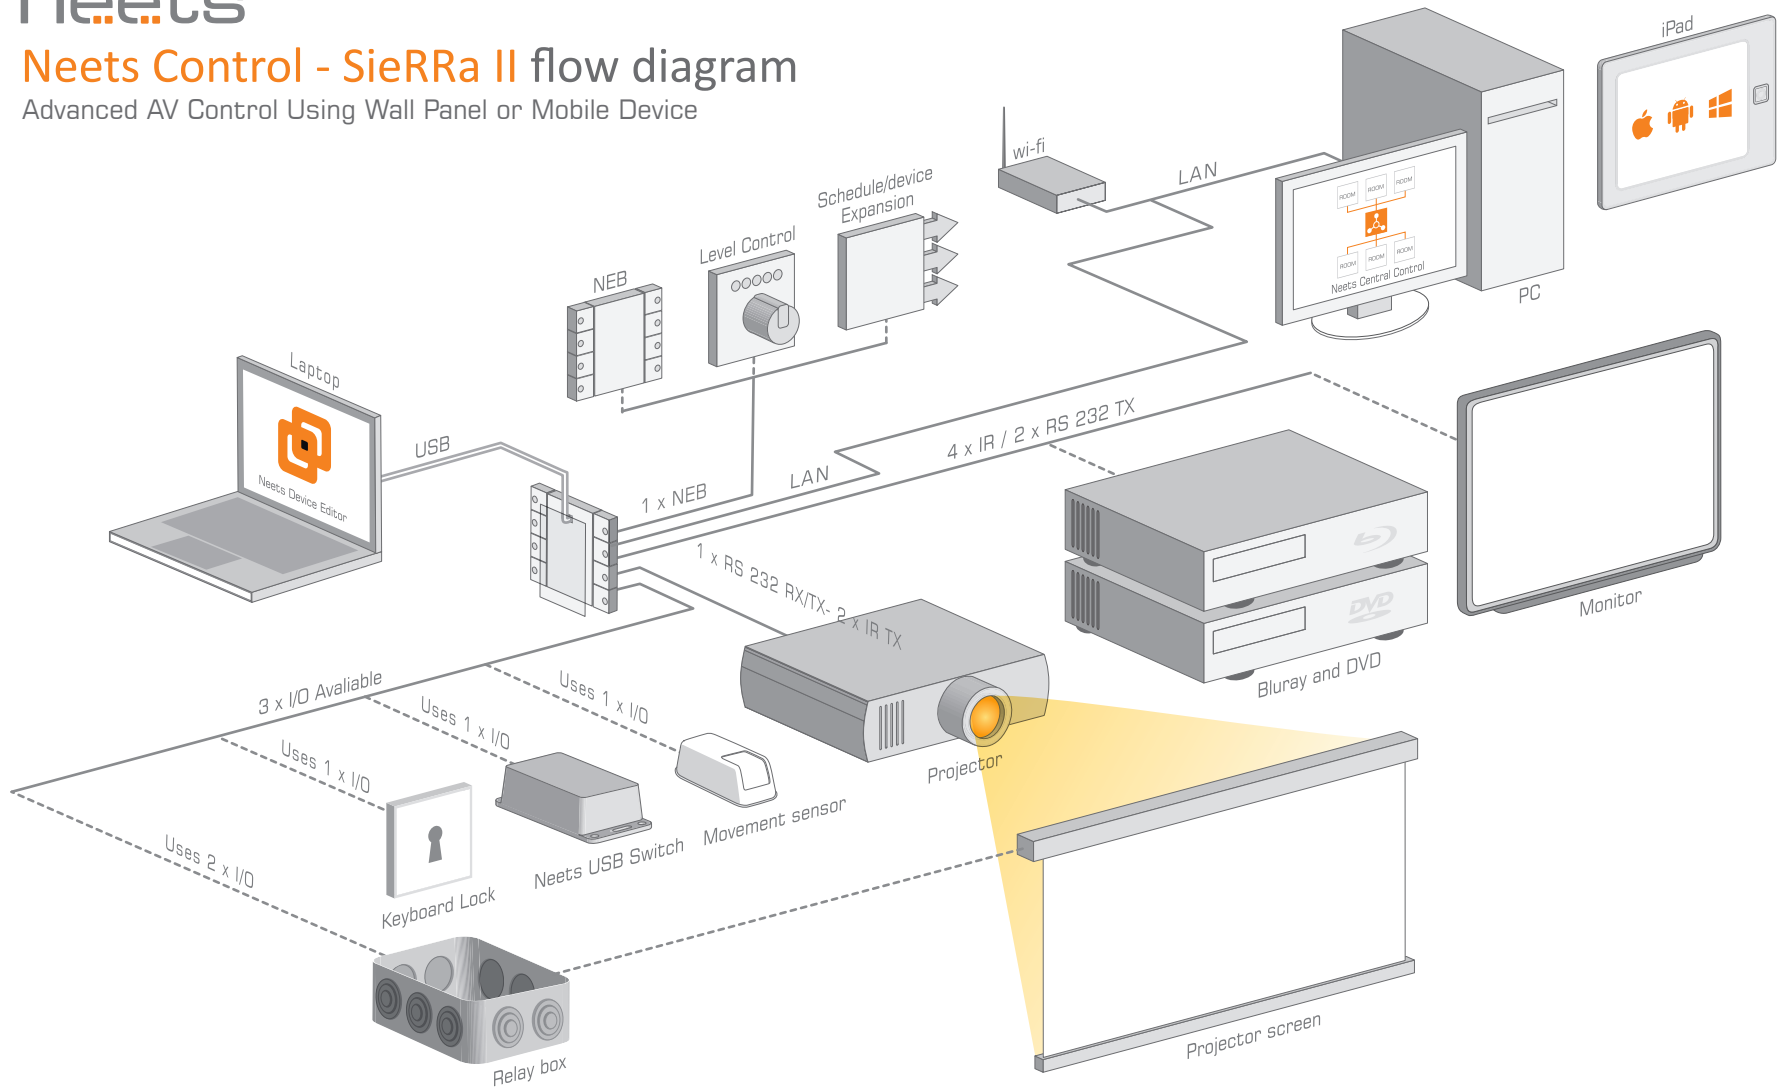

Neets

Neets Control - SieRRa flow diagram

Advanced AV Control Using Wall Panel or Mobile Device

Neets Control - SieRRa II flow diagram

Advanced AV Control Using Wall Panel or Mobile Device

Neets Control - EcHo flow diagram

Easy to use - start presentations simply by pressing one button

Neets

Neets Control - EcHo Plus flow diagram

Easy to use - start presentations simply by pressing one button

Neets Control - DeITa flow diagram

Neets

Neets Control - AIFa II flow diagram

Control of meeting and conference rooms with a touch screen

Neets

Neets Control - ZuLu II flow diagram

Ceiling-mount controller with iOS/Android support

Neets

Neets Control - QueBec III flow diagram

No buttons - HDMI signal starts sequence automatically

Neets

Neets Control - QueBec II flow diagram

No buttons - VGA or HDMI signal starts sequence automatically

Neets

Neets Control - BraVo flow diagram

Wall mounted alternative to remote controls