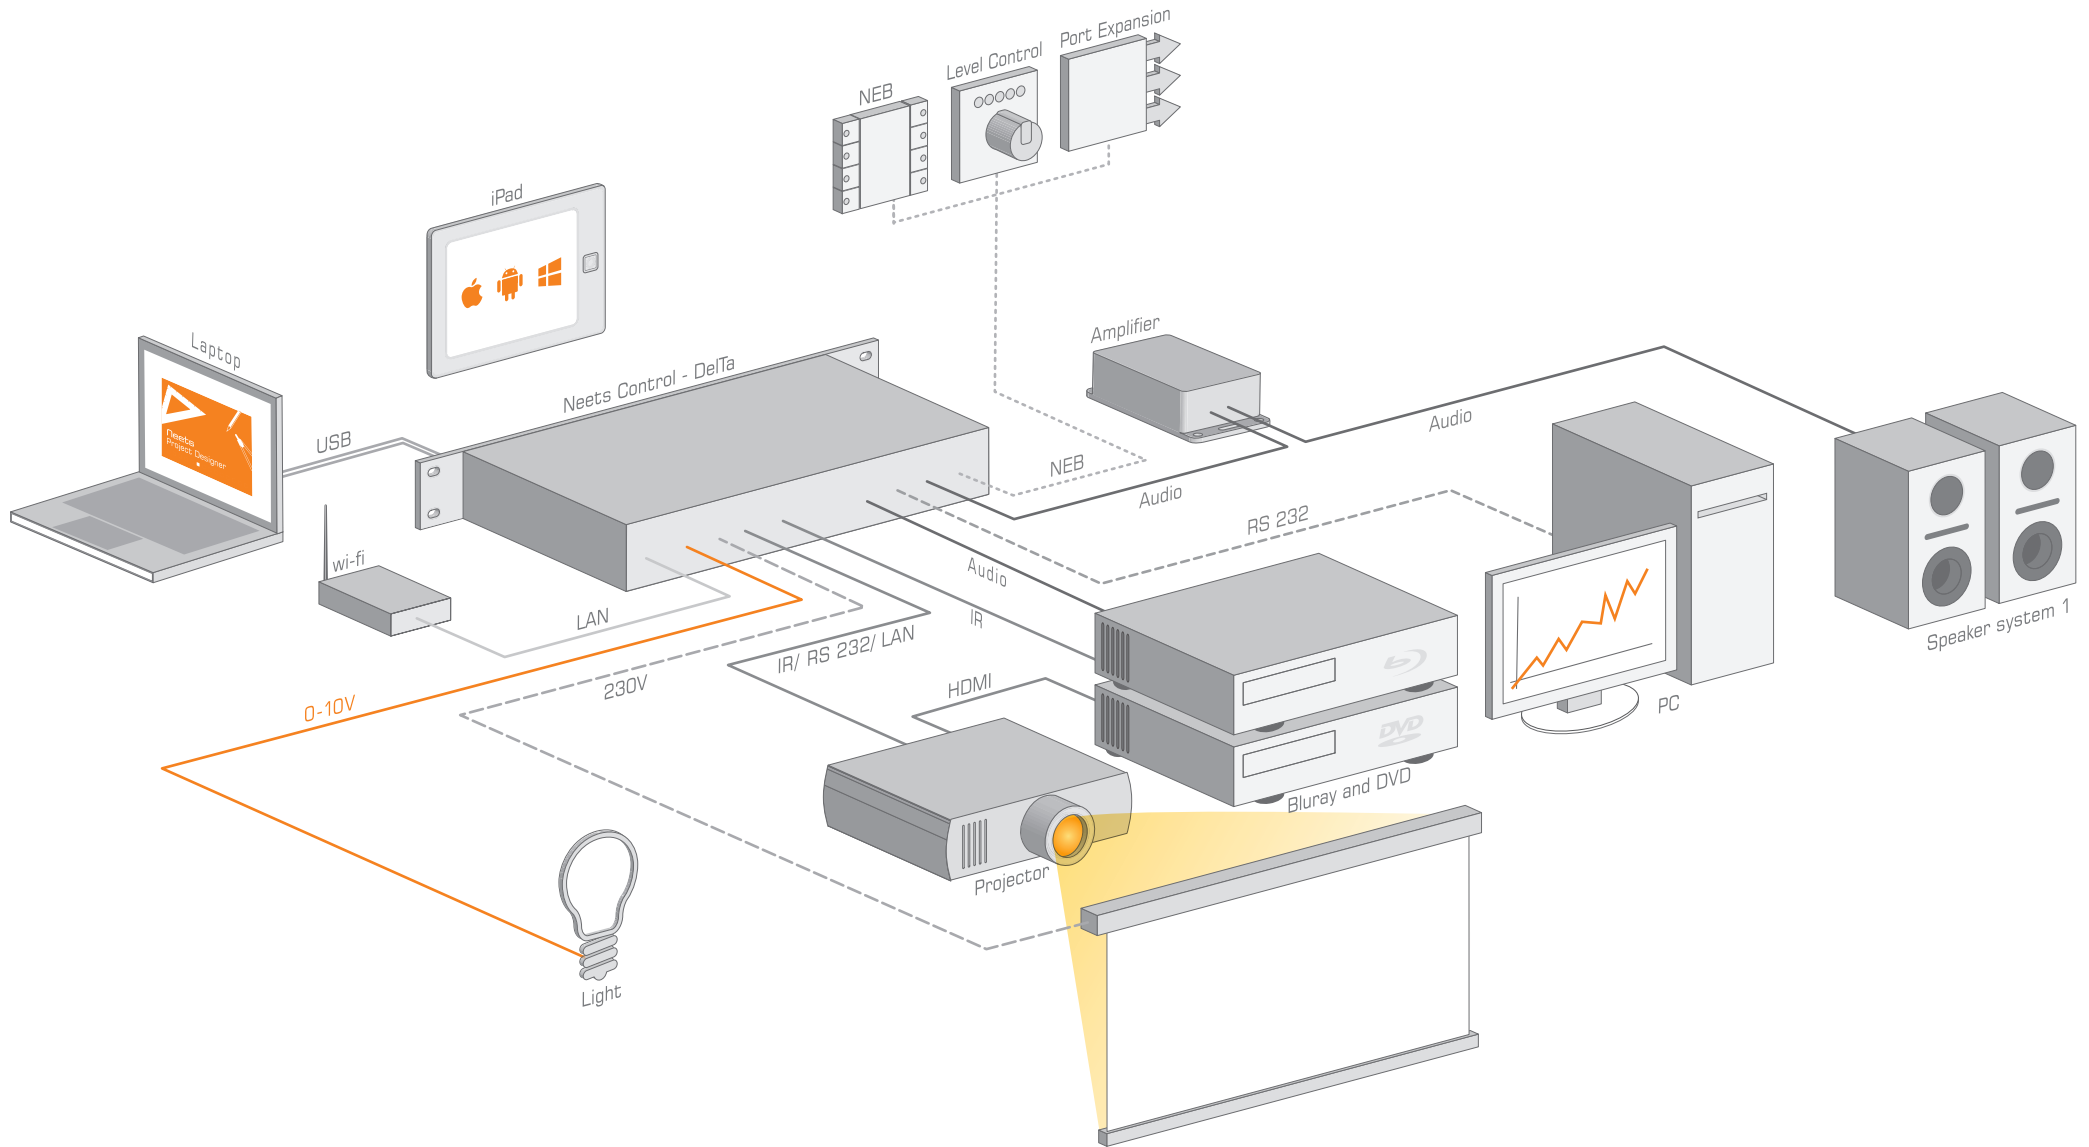

Neets

Neets Control - SieRRa flow diagram

Advanced AV Control Using Wall Panel or Mobile Device

Neets Control - SieRRa II flow diagram

Advanced AV Control Using Wall Panel or Mobile Device

Neets Control - EcHo flow diagram

Easy to use - start presentations simply by pressing one button

Neets

Neets Control - EcHo Plus flow diagram

Easy to use - start presentations simply by pressing one button

Neets Control - DeITa flow diagram

Neets

Neets Control - AIFa II flow diagram

Control of meeting and conference rooms with a touch screen

Neets

Neets Control - ZuLu II flow diagram

Ceiling-mount controller with iOS/Android support

Neets

Neets Control - QueBec III flow diagram

No buttons - HDMI signal starts sequence automatically

Neets

Neets Control - QueBec II flow diagram

No buttons - VGA or HDMI signal starts sequence automatically

Neets

Neets Control - BraVo flow diagram

Wall mounted alternative to remote controls