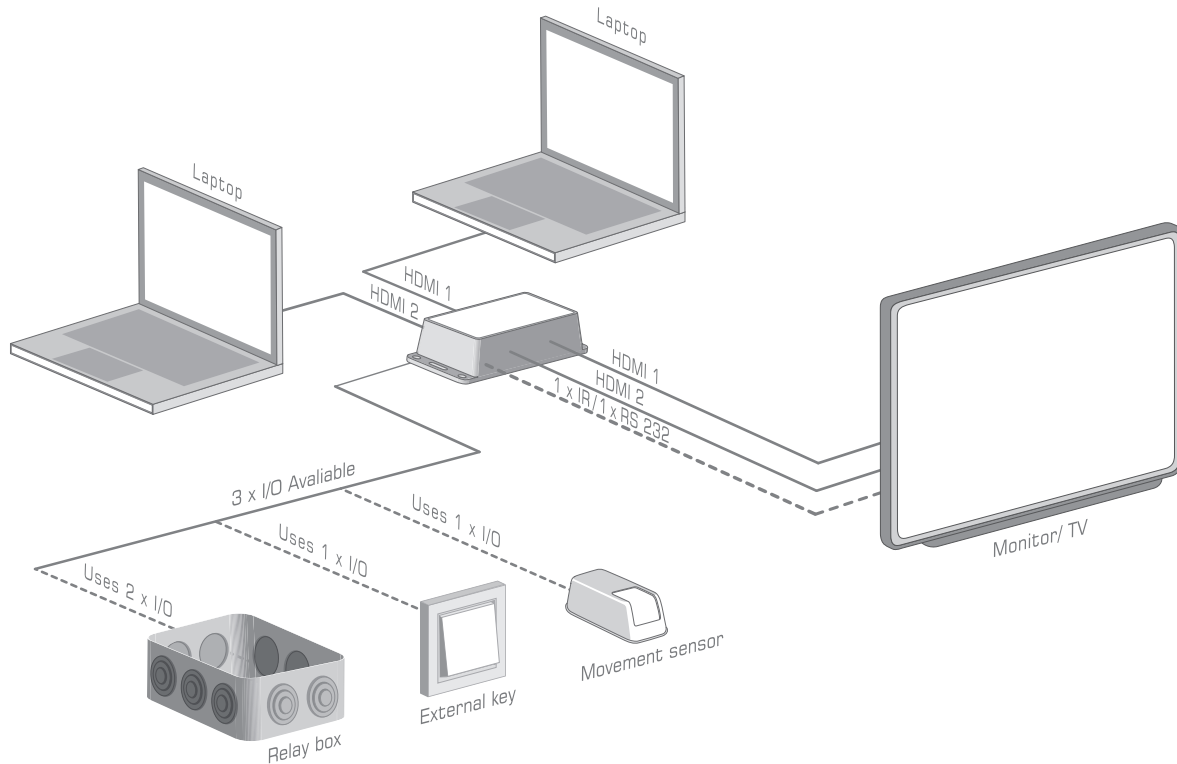

Neets

Neets Control - SieRRa flow diagram

Advanced AV Control Using Wall Panel or Mobile Device

Neets Control - SieRRa II flow diagram

Advanced AV Control Using Wall Panel or Mobile Device

Neets Control - EcHo flow diagram

Neets

Neets Control - AIFa II flow diagram

Control of meeting and conference rooms with a touch screen

Neets

Neets Control - ZuLu II flow diagram

Ceiling-mount controller with iOS/Android support

Neets

Neets Control - QueBec III flow diagram

No buttons - HDMI signal starts sequence automatically

Neets

Neets Control - QueBec II flow diagram

No buttons - VGA or HDMI signal starts sequence automatically

Neets

Neets Control - BraVo flow diagram

Wall mounted alternative to remote controls

Neets Control - OsCar flow diagram

Wall mounted alternative to remote controls