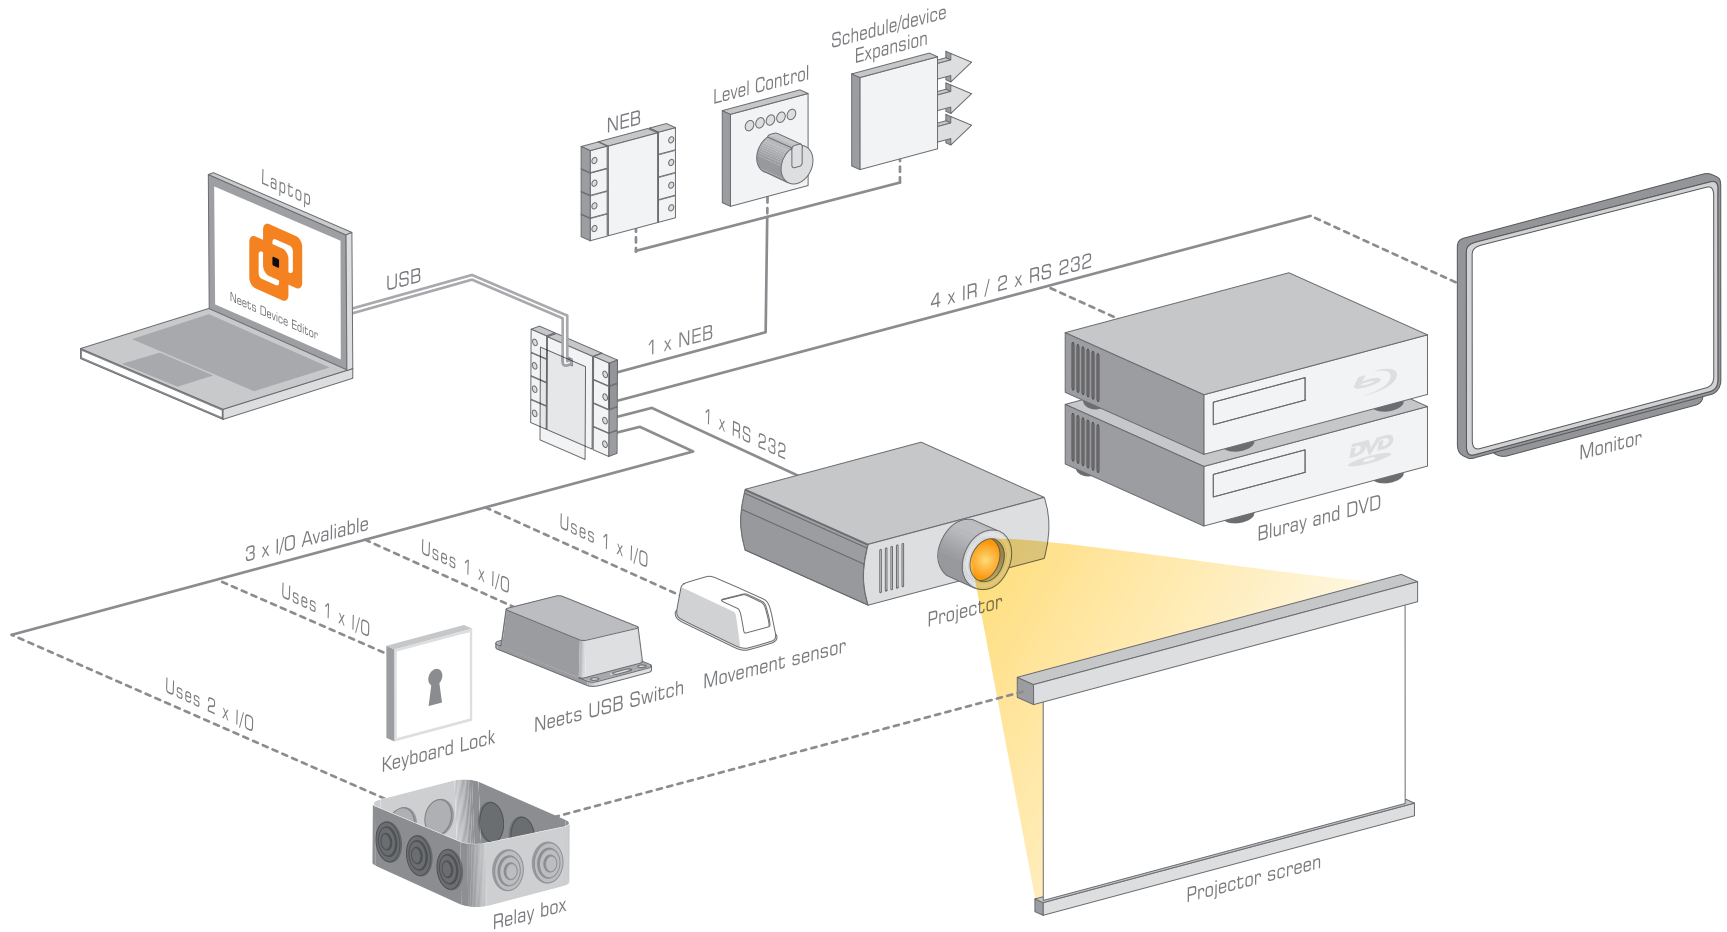

Neets

Neets Control - SieRRa flow diagram

Advanced AV Control Using Wall Panel or Mobile Device

Neets Control - SieRRa II flow diagram

Advanced AV Control Using Wall Panel or Mobile Device

Neets Control - EcHo flow diagram

Easy to use - start presentations simply by pressing one button

Neets

Neets Control - EcHo Plus flow diagram

Easy to use - start presentations simply by pressing one button

Neets Control - DeITa flow diagram

Neets

Neets Control - AIFa II flow diagram

Control of meeting and conference rooms with a touch screen

Neets

Neets Control - ZuLu II flow diagram

Ceiling-mount controller with iOS/Android support

Neets

Neets Control - QueBec III flow diagram

No buttons - HDMI signal starts sequence automatically

Neets

Neets Control - QueBec II flow diagram

No buttons - VGA or HDMI signal starts sequence automatically

Neets

Neets Control - BraVo flow diagram

Wall mounted alternative to remote controls