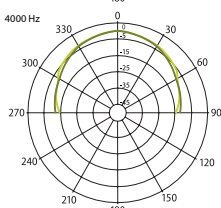

CABINET LOUDSPEAKERS

04, 05 Wall Mount Plastic Loudspeakers

Elegant design background music loudspeakers for indoor and outdoor use

04, 05

04 and 05 loudspeakers provide a highly responsive woofer diagram, minimalistic design, and smart mounting brackets. Two-way speaker design with crossover and very responsive woofer diaphragm make it sound clear and rich don't matter quiet or loud. Built-in 100 V transformer and 16 Ω power tap make these loudspeakers suitable for background music and public address systems, as well as for home use. IP55 rated - suitable for outdoor conditions. Loudspeakers can be mounted vertically and horizontally, the logo is rotating depending on its position. Smart mounting brackets let mount and adjust the loudspeakers in a very easy way.

HORIZONTAL/VERTICAL POLAR DIAGRAMS

04 LOUDSPEAKER

05 LOUDSPEAKER

— Horizontal — Vertical

FREQUENCY RESPONSE

Technical Specifications	04	05
Rated power	30 W RMS	40 W RMS
Transformer power taps	5 W-10 W-20 W-16 Ω	7,5 W-15 W-30 W-16 Ω
Sensitivity	87 dB (1 W/1 m)	90 dB (1 W/1 m)
Maximum SPL	106 dB (Pmax/1m) at 840 Hz	110 dB (Pmax/1m) at 12 kHz
Frequency response	85 Hz - 20 kHz	80 Hz - 20 kHz
Driver dimensions	4" (101 mm) woofer, 1" (2,54 mm) tweeter	5" (127 mm) woofer, 1" (2,54 mm) tweeter
Dispersion at 1000 Hz	130° (H), 120° (V)	
Dimensions (L x W x H)	150 mm x 145 mm x 200 mm	180 mm x 160 mm x 230 mm
Protection	IP55	
Weight	2 kg	2,1 kg
Material	Housing - plastic, grill - aluminum, - mounting bracket - steel	
Colour	White (RAL9016), black (RAL9017)	