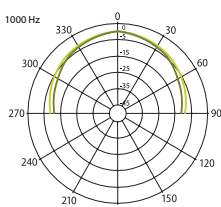

CABINET LOUDSPEAKERS

04, 05 Wall Mount Plastic Loudspeakers

Elegant design background music loudspeakers for indoor and outdoor use

04, 05

04 and 05 loudspeakers provide a highly responsive woofer diagram, minimalistic design, and smart mounting brackets. Two-way speaker design with crossover and very responsive woofer diaphragm make it sound clear and rich don't matter quiet or loud. Built-in 100 V transformer and 16 Ω power tap make these loudspeakers suitable for background music and public address systems, as well as for home use. IP55 rated - suitable for outdoor conditions. Loudspeakers can be mounted vertically and horizontally, the logo is rotating depending on its position. Smart mounting brackets let mount and adjust the loudspeakers in a very easy way.

HORIZONTAL/VERTICAL POLAR DIAGRAMS

04 LOUDSPEAKER

05 LOUDSPEAKER

— Horizontal — Vertical

FREQUENCY RESPONSE

Technical Specifications	04	05
Rated power	30 W RMS	40 W RMS
Transformer power taps	5 W-10 W-20 W-16 Ω	7,5 W-15 W-30 W-16 Ω
Sensitivity	87 dB (1 W/1 m)	90 dB (1 W/1 m)
Maximum SPL	106 dB (Pmax/1m) at 840 Hz	110 dB (Pmax/1m) at 12 kHz
Frequency response	85 Hz - 20 kHz	80 Hz - 20 kHz
Driver dimensions	4" (101 mm) woofer, 1" (2,54 mm) tweeter	5" (127 mm) woofer, 1" (2,54 mm) tweeter
Dispersion at 1000 Hz	130° (H), 120° (V)	
Dimensions (L x W x H)	150 mm x 145 mm x 200 mm	180 mm x 160 mm x 230 mm
Protection	IP55	
Weight	2 kg	2,1 kg
Material	Housing - plastic, grill - aluminum, - mounting bracket - steel	
Colour	White (RAL9016), black (RAL9017)	