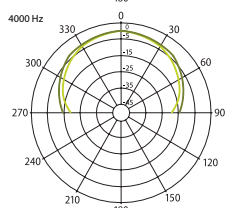

CABINET LOUDSPEAKERS

04, 05 Wall Mount Plastic Loudspeakers

Elegant design background music loudspeakers for indoor and outdoor use

04, 05

04 and 05 loudspeakers provide a highly responsive woofer diagram, minimalistic design, and smart mounting brackets. Two-way speaker design with crossover and very responsive woofer diaphragm make it sound clear and rich don't matter quiet or loud. Built-in 100 V transformer and 16 Ω power tap make these loudspeakers suitable for background music and public address systems, as well as for home use. IP55 rated - suitable for outdoor conditions. Loudspeakers can be mounted vertically and horizontally, the logo is rotating depending on its position. Smart mounting brackets let mount and adjust the loudspeakers in a very easy way.

HORIZONTAL/VERTICAL POLAR DIAGRAMS

04 LOUDSPEAKER

05 LOUDSPEAKER

— Horizontal — Vertical

FREQUENCY RESPONSE

Technical Specifications	04	05
Rated power	30 W RMS	40 W RMS
Transformer power taps	5 W-10 W-20 W-16 Ω	7,5 W-15 W-30 W-16 Ω
Sensitivity	87 dB (1 W/1 m)	90 dB (1 W/1 m)
Maximum SPL	106 dB (Pmax/1m) at 840 Hz	110 dB (Pmax/1m) at 12 kHz
Frequency response	85 Hz - 20 kHz	80 Hz - 20 kHz
Driver dimensions	4" (101 mm) woofer, 1" (2,54 mm) tweeter	5" (127 mm) woofer, 1" (2,54 mm) tweeter
Dispersion at 1000 Hz	130° (H), 120° (V)	
Dimensions (L x W x H)	150 mm x 145 mm x 200 mm	180 mm x 160 mm x 230 mm
Protection	IP55	
Weight	2 kg	2,1 kg
Material	Housing - plastic, grill - aluminum, - mounting bracket - steel	
Colour	White (RAL9016), black (RAL9017)	