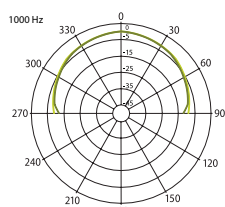

CABINET LOUDSPEAKERS

04, 05 Wall Mount Plastic Loudspeakers

Elegant design background music loudspeakers for indoor and outdoor use

04, 05

04 and 05 loudspeakers provide a highly responsive woofer diagram, minimalistic design, and smart mounting brackets. Two-way speaker design with crossover and very responsive woofer diaphragm make it sound clear and rich don't matter quiet or loud. Built-in 100 V transformer and 16 Ω power tap make these loudspeakers suitable for background music and public address systems, as well as for home use. IP55 rated - suitable for outdoor conditions. Loudspeakers can be mounted vertically and horizontally, the logo is rotating depending on its position. Smart mounting brackets let mount and adjust the loudspeakers in a very easy way.

HORIZONTAL/VERTICAL POLAR DIAGRAMS

04 LOUDSPEAKER

05 LOUDSPEAKER

— Horizontal — Vertical

FREQUENCY RESPONSE

Technical Specifications	04	05
Rated power	30 W RMS	40 W RMS
Transformer power taps	5 W-10 W-20 W-16 Ω	7,5 W-15 W-30 W-16 Ω
Sensitivity	87 dB (1 W/1 m)	90 dB (1 W/1 m)
Maximum SPL	106 dB (Pmax/1m) at 840 Hz	110 dB (Pmax/1m) at 12 kHz
Frequency response	85 Hz - 20 kHz	80 Hz - 20 kHz
Driver dimensions	4" (101 mm) woofer, 1" (2,54 mm) tweeter	5" (127 mm) woofer, 1" (2,54 mm) tweeter
Dispersion at 1000 Hz	130° (H), 120° (V)	
Dimensions (L x W x H)	150 mm x 145 mm x 200 mm	180 mm x 160 mm x 230 mm
Protection	IP55	
Weight	2 kg	2,1 kg
Material	Housing - plastic, grill - aluminum, - mounting bracket - steel	
Colour	White (RAL9016), black (RAL9017)	