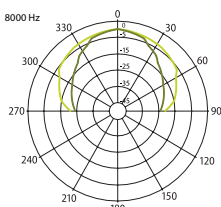

CABINET LOUDSPEAKERS

04, 05 Wall Mount Plastic Loudspeakers

Elegant design background music loudspeakers for indoor and outdoor use

04, 05

04 and 05 loudspeakers provide a highly responsive woofer diagram, minimalistic design, and smart mounting brackets. Two-way speaker design with crossover and very responsive woofer diaphragm make it sound clear and rich don't matter quiet or loud. Built-in 100 V transformer and 16 Ω power tap make these loudspeakers suitable for background music and public address systems, as well as for home use. IP55 rated - suitable for outdoor conditions. Loudspeakers can be mounted vertically and horizontally, the logo is rotating depending on its position. Smart mounting brackets let mount and adjust the loudspeakers in a very easy way.

HORIZONTAL/VERTICAL POLAR DIAGRAMS

04 LOUDSPEAKER

05 LOUDSPEAKER

— Horizontal — Vertical

FREQUENCY RESPONSE

Technical Specifications	04	05
Rated power	30 W RMS	40 W RMS
Transformer power taps	5 W-10 W-20 W-16 Ω	7,5 W-15 W-30 W-16 Ω
Sensitivity	87 dB (1 W/1 m)	90 dB (1 W/1 m)
Maximum SPL	106 dB (Pmax/1m) at 840 Hz	110 dB (Pmax/1m) at 12 kHz
Frequency response	85 Hz - 20 kHz	80 Hz - 20 kHz
Driver dimensions	4" (101 mm) woofer, 1" (2,54 mm) tweeter	5" (127 mm) woofer, 1" (2,54 mm) tweeter
Dispersion at 1000 Hz	130° (H), 120° (V)	
Dimensions (L x W x H)	150 mm x 145 mm x 200 mm	180 mm x 160 mm x 230 mm
Protection	IP55	
Weight	2 kg	2,1 kg
Material	Housing - plastic, grill - aluminum, - mounting bracket - steel	
Colour	White (RAL9016), black (RAL9017)	