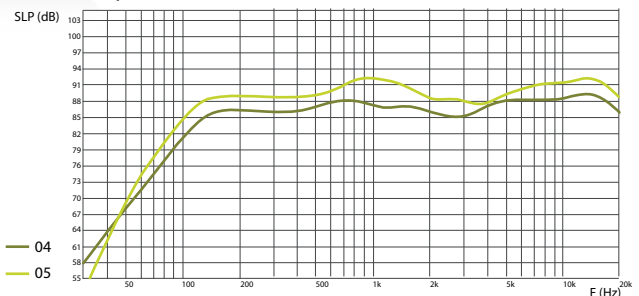

HORIZONTAL/VERTICAL POLAR DIAGRAMS

04 LOUDSPEAKER

05 LOUDSPEAKER

— Horizontal — Vertical

FREQUENCY RESPONSE

Technical Specifications	04	05
Rated power	30 W RMS	40 W RMS
Transformer power taps	5 W-10 W-20 W-16 Ω	7,5 W-15 W-30 W-16 Ω
Sensitivity	87 dB (1 W/1 m)	90 dB (1 W/1 m)
Maximum SPL	106 dB (Pmax/1m) at 840 Hz	110 dB (Pmax/1m) at 12 kHz
Frequency response	85 Hz - 20 kHz	80 Hz - 20 kHz
Driver dimensions	4" (101 mm) woofer, 1" (2,54 mm) tweeter	5" (127 mm) woofer, 1" (2,54 mm) tweeter
Dispersion at 1000 Hz	130° (H), 120° (V)	
Dimensions (L x W x H)	150 mm x 145 mm x 200 mm	180 mm x 160 mm x 230 mm
Protection	IP55	
Weight	2 kg	2,1 kg
Material	Housing - plastic, grill - aluminum, - mounting bracket - steel	
Colour	White (RAL9016), black (RAL9017)	