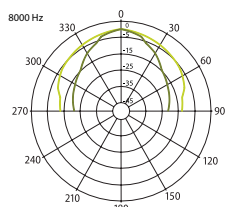

CABINET LOUDSPEAKERS

04, 05 Wall Mount Plastic Loudspeakers

Elegant design background music loudspeakers for indoor and outdoor use

04, 05

04 and 05 loudspeakers provide a highly responsive woofer diagram, minimalistic design, and smart mounting brackets. Two-way speaker design with crossover and very responsive woofer diaphragm make it sound clear and rich don't matter quiet or loud. Built-in 100 V transformer and 16 Ω power tap make these loudspeakers suitable for background music and public address systems, as well as for home use. IP55 rated - suitable for outdoor conditions. Loudspeakers can be mounted vertically and horizontally, the logo is rotating depending on its position. Smart mounting brackets let mount and adjust the loudspeakers in a very easy way.

HORIZONTAL/VERTICAL POLAR DIAGRAMS

04 LOUDSPEAKER

05 LOUDSPEAKER

— Horizontal — Vertical

FREQUENCY RESPONSE

Technical Specifications	04	05
Rated power	30 W RMS	40 W RMS
Transformer power taps	5 W-10 W-20 W-16 Ω	7,5 W-15 W-30 W-16 Ω
Sensitivity	87 dB (1 W/1 m)	90 dB (1 W/1 m)
Maximum SPL	106 dB (Pmax/1m) at 840 Hz	110 dB (Pmax/1m) at 12 kHz
Frequency response	85 Hz - 20 kHz	80 Hz - 20 kHz
Driver dimensions	4" (101 mm) woofer, 1" (2,54 mm) tweeter	5" (127 mm) woofer, 1" (2,54 mm) tweeter
Dispersion at 1000 Hz	130° (H), 120° (V)	
Dimensions (L x W x H)	150 mm x 145 mm x 200 mm	180 mm x 160 mm x 230 mm
Protection	IP55	
Weight	2 kg	2,1 kg
Material	Housing - plastic, grill - aluminum, - mounting bracket - steel	
Colour	White (RAL9016), black (RAL9017)	