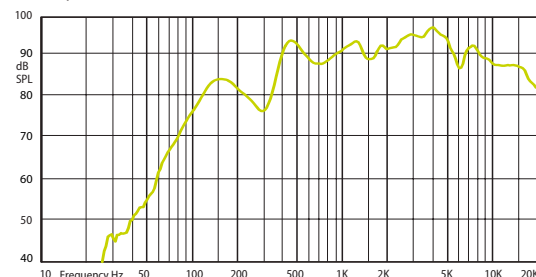

CEILING LOUDSPEAKERS

EVAC Voice Evacuation Ceiling Loudspeakers

Metal ceiling loudspeakers with built-in 100V transformer. Steel grill and fire dome. Designed for easy mounting in to false ceilings

EVAC 50X

Designed to be installed in false ceilings or panels. EVAC 50X is perfect for use in a voice alarm role, for clear and intelligible speech reproduction as well as background music. In compliance with EN 54-24 standard, EVAC 50X is equipped with ceramic terminal and thermal fuse.

HORIZONTAL / VERTICAL POLAR DIAGRAMS

FREQUENCY RESPONSE

IMPEDANCE

Technical Specifications		EVAC 50X
Rated power		6 W
Transformer power taps		6 W - 3 W - 1,5 W - 0,75 W - 0,25 W
Sensitivity		92 dB (1 W/1 m)
Maximum SPL		104 dB (Pmax/1 m) at 3651 Hz
Frequency response		150 Hz – 18 kHz
Dispersion at 1000 Hz		180° conical
Driver dimensions		5" (127 mm)
Dimensions		ø 180 mm x 130 mm
Weight		1,32 kg
Material		Steel
Colour		Speaker - white (RAL 9016), fire dome - orange (RAL 2008)