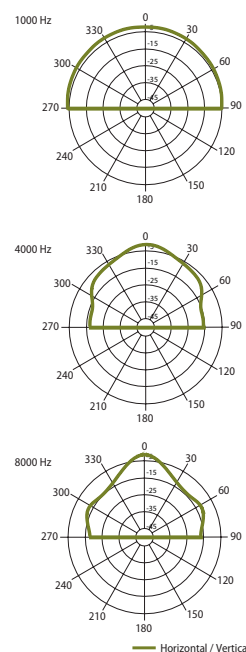

CEILING LOUDSPEAKERS

EVAC Voice Evacuation Ceiling Loudspeakers

Metal ceiling loudspeakers with built-in 100V transformer. Steel grill and fire dome. Designed for easy mounting in to false ceilings

EVAC 50X

Designed to be installed in false ceilings or panels. EVAC 50X is perfect for use in a voice alarm role, for clear and intelligible speech reproduction as well as background music. In compliance with EN 54-24 standard, EVAC 50X is equipped with ceramic terminal and thermal fuse.

HORIZONTAL / VERTICAL POLAR DIAGRAMS

FREQUENCY RESPONSE

IMPEDANCE

Technical Specifications		EVAC 50X
Rated power		6 W
Transformer power taps		6 W - 3 W - 1,5 W - 0,75 W - 0,25 W
Sensitivity		92 dB (1 W/1 m)
Maximum SPL		104 dB (Pmax/1 m) at 3651 Hz
Frequency response		150 Hz – 18 kHz
Dispersion at 1000 Hz		180° conical
Driver dimensions		5" (127 mm)
Dimensions		ø 180 mm x 130 mm
Weight		1,32 kg
Material		Steel
Colour		Speaker - white (RAL 9016), fire dome - orange (RAL 2008)