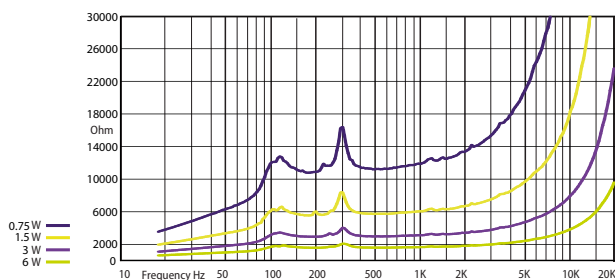

Designed to be installed in false ceilings or panels. EVAC 50X is perfect for use in a voice alarm role, for clear and intelligible speech reproduction as well as background music. In compliance with EN 54-24 standard, EVAC 50X is equipped with ceramic terminal and thermal fuse.

HORIZONTAL / VERTICAL POLAR DIAGRAMS

FREQUENCY RESPONSE

IMPEDANCE

Technical Specifications		EVAC 50X
Rated power		6 W
Transformer power taps		6 W - 3 W - 1,5 W - 0,75 W - 0,25 W
Sensitivity		92 dB (1 W/1 m)
Maximum SPL		104 dB (Pmax/1 m) at 3651 Hz
Frequency response		150 Hz – 18 kHz
Dispersion at 1000 Hz		180° conical
Driver dimensions		5" (127 mm)
Dimensions		ø 180 mm x 130 mm
Weight		1,32 kg
Material		Steel
Colour		Speaker - white (RAL 9016), fire dome - orange (RAL 2008)