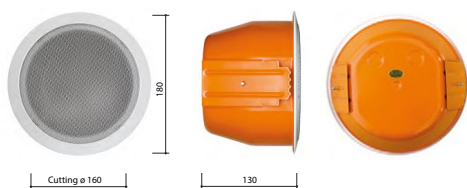

CEILING LOUDSPEAKERS

EVAC Voice Evacuation Ceiling Loudspeakers

Metal ceiling loudspeakers with built-in 100V transformer. Steel grill and fire dome. Designed for easy mounting in to false ceilings

EVAC 50X

Designed to be installed in false ceilings or panels. EVAC 50X is perfect for use in a voice alarm role, for clear and intelligible speech reproduction as well as background music. In compliance with EN 54-24 standard, EVAC 50X is equipped with ceramic terminal and thermal fuse.

HORIZONTAL / VERTICAL POLAR DIAGRAMS

FREQUENCY RESPONSE

IMPEDANCE

Technical Specifications		EVAC 50X
Rated power		6 W
Transformer power taps		6 W - 3 W - 1,5 W - 0,75 W - 0,25 W
Sensitivity		92 dB (1 W/1 m)
Maximum SPL		104 dB (Pmax/1 m) at 3651 Hz
Frequency response		150 Hz – 18 kHz
Dispersion at 1000 Hz		180° conical
Driver dimensions		5" (127 mm)
Dimensions		ø 180 mm x 130 mm
Weight		1,32 kg
Material		Steel
Colour		Speaker - white (RAL 9016), fire dome - orange (RAL 2008)