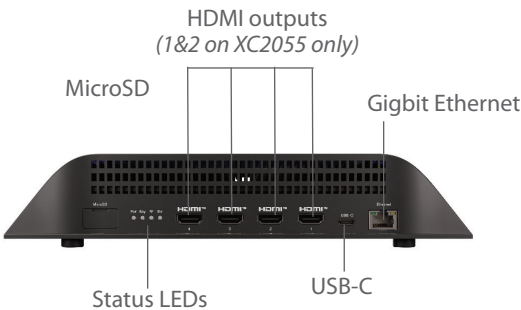

XC2055 PC-class HTML5 Performance

XC4055 2x the HTML5 Performance of the XC2055

Front View