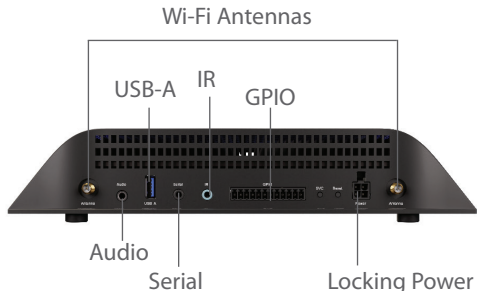

BRIGHTSIGN XC5

REVOLUTIONARY PERFORMANCE ACROSS MULTIPLE SCREENS

BrightSign XC5 is in a category of its own that outperforms signage PCs with ease. Two models offer differing levels of HTML5 performance, both offer stunning 8K and a complete set of connectivity options. From 4-screen video walls to blazing-fast 3D Web GL applications, XC5 does it all. Crafting video wall and multi-screen presentations are significantly streamlined with multi-output players and our BrightWall feature. With multiple HDMI outputs, stellar HTML5 performance and stunning 8k video, XC5 is the most powerful player BrightSign has ever created.

Features

- Revolutionary HTML5 performance
  - Discover ultra-smooth motion graphics rendered at incredibly high framerates
  - Interact with highly responsive multi-touch HTML5 animations
  - Runs intense CSS animations, 3D WebGL & JavaScript
  - Experience significantly accelerated content load times
- Streamline video walls & multiple screens with a single multi-output player
- Offers stunning 8K video & graphics
- Performs hardware accelerated 4K video rotation
- Runs BrightSign OS to boost reliability, security & uptimes

XC2055 PC-class HTML5 Performance

XC4055 2x the HTML5 Performance of the XC2055

Rear View