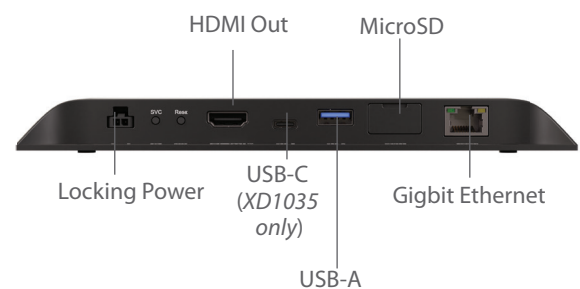

XD235

Standard I/O Package

Front View

XD1035

Expanded I/O Package

Back View

SPECIFICATIONS

MODEL	XD235 Standard I/O	XD1035 Expanded I/O
VIDEO & HTML5 ENGINES		
4K60p video decoding	X (10-bit)	X (10-bit)
Full HD video decoding	X	X
Single HD video rotation	X	X
HDR10 and HLG	X	X
Full HD images & graphics	X	X
Supports customizable display resolutions with unique aspect ratios	X	X
HTML5 performance level	Enterprise Performance Powers challenging 2D Web GL motion graphics in Full HD with multi-touch interactions	
MEDIA FORMATS		
4K Video codecs: H.265 at 60p and h.264 at 30p	X	X
4K Video Containers: .ts, .mov, .mp4, .mkv	X	X
Full HD Video Codecs: H.265, H.264(MPEG-4, Part 10), MPEG-2	X	X
Full HD Video Containers: .ts, .mpg, .vob, .mov, .mp4, .m2ts	X	X
Images: BMP, JPEG, PNG	X	X
Audio: MP2, MP3, AAC and WAV (AC3 is passed through)	X	X
HTML5: .html, Chromium-based, CSS, JavaScript, WebGL	X	X
HARDWARE INTERFACES		
HDMI™ Output 2.0a	1	1
USB Type C port: supports high-speed host mode & provides 5V/1A power to peripheral devices		1
USB Type A port: provides 5V/1A power to peripheral devices		1
12-pin Phoenix GPIO port with 8 bi-directional GPIOs	X	X
3.5mm RS-232 Serial Port		X
3.5mm IR In/Out	X	X
3.5mm Audio Out (analog & SPDIF digital)	X	X
Gigabit Ethernet with PoE+ (Power over Ethernet)	X	X