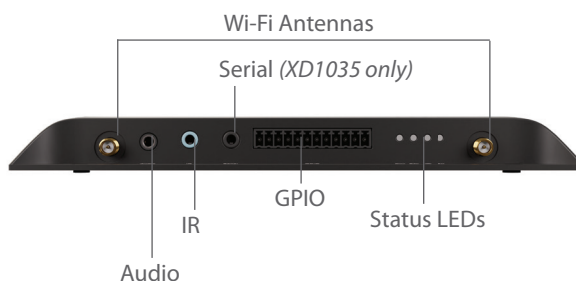

BRIGHTSIGN XD5

DESIGNED FOR HTML ANIMATIONS

BrightSign XD5 supports the demands of modern digital signage which relies heavily on HTML5 content and motion graphics. It is specifically designed to power challenging 2D Web GL motion graphics in Full HD with speedy load times, smooth animations, and responsive interactions. Multi-touch interactions including pinch, zoom and swipe are supported for unique and engaging experiences. Real-time transformation of motion graphics linked to live data feeds always keeps your signage up to date. Power Over Ethernet (PoE+), self-encrypting SSD storage and a thin enclosure simplifies and safeguards deployments like never before. With BrightSign XD5, you get powerful HTML5 performance optimized for HD motion graphics, high-quality 4K video, simplified installations, and secure storage with room to grow.

FEATURES

- Powers challenging 2D Web GL motion graphics in Full HD with speedy load times, smooth animations, and responsive interactions
- Supports multi-touch interactions with Full HD resolution graphics including pinch, zoom and swipe
- Real-time transformation of 2D motion graphics linked to live data feeds
- Plays 4K60p video with High Dynamic Range (HDR10)
- Rotates Full HD video, and performs dual HD video decoding
- Streamlines deployments with one less cable using the PoE+ Ethernet port to power the player
- Offers optional SSD storage that is secure, self-encrypting, and supports high capacities
- Expands connectivity options with 2 USB ports (Type A & C)
- Operates in tight spaces & extreme conditions with its ultra-thin design & patented aluminum enclosure
- Runs our purpose-built BrightSign OS delivering legendary reliability, security, and uptimes

XD235

Front View

XD1035