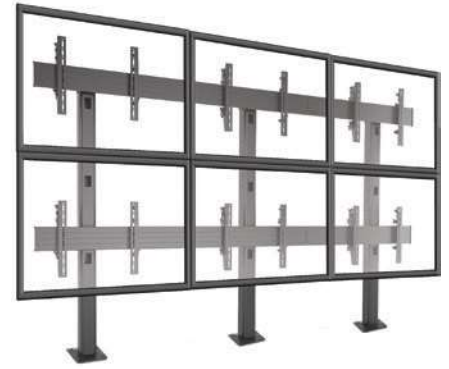

LBM3X2U 42 - 46" LANDSCAPE BOLT-DOWN

The landscape-oriented, 3 wide x 2 tall configuration for large, bolt-down video walls.

| Weight Capacity (per screen) | Dimensions (HxWxD) | Mounting Patterns (W,H) | Height Adjust (per screen) | Plumb Adjust |
|------------------------------|-----------------------|--------------------------|----------------------------|--------------|
| 56.7 kg | 1852 x 2766 x 239 mm* | Any Width x 100 - 400 mm | 19 mm | 19 mm |

* Height is increased with FCABX accessories.

LBM3X2UP 42 - 46" PORTRAIT BOLT-DOWN

The portrait version of the LBM3X2U.

| Weight Capacity (per screen) | Dimensions (HxWxD) | Mounting Patterns (W,H) | Height Adjust (per screen) | Plumb Adjust |
|------------------------------|-----------------------|---------------------------|----------------------------|--------------|
| 45.4 kg | 2504 x 1727 x 244 mm* | 100 - 800 mm x Any Height | 19 mm | 19 mm |

* Height is increased with FCABX accessories.

LVM3X1UP 42 - 46" PORTRAIT CART

The portrait-oriented, 3 wide x 1 tall configuration with smooth rolling casters for temporary menu boards.

| Weight Capacity (per screen) | Dimensions (HxWxD) | Mounting Patterns (W,H) | Height Adjust (per screen) | Plumb Adjust |
|------------------------------|-----------------------|---------------------------|----------------------------|--------------|
| 56.7 kg | 2253 x 1727 x 1026 mm | 100 - 800 mm x Any Height | 19 mm | 19 mm |

LBM3X1UP 42 - 46" PORTRAIT BOLT-DOWN

The portrait-oriented, 3 wide x 1 tall configuration for bolt-down menu boards.

| Weight Capacity (per screen) | Dimensions (HxWxD) | Mounting Patterns (W,H) | Height Adjust (per screen) | Plumb Adjust |
|------------------------------|-----------------------|---------------------------|----------------------------|--------------|
| 56.7 kg | 2047 x 1727 x 244 mm* | 100 - 800 mm x Any Height | 19 mm | 19 mm |