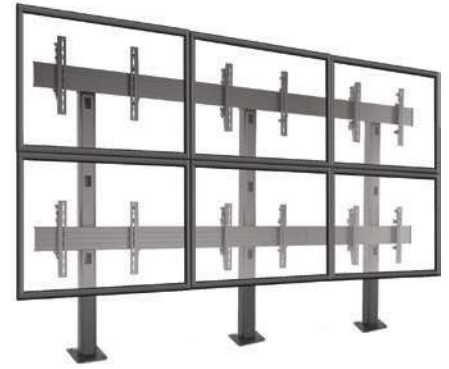

### LBM3X2U 42 - 46" LANDSCAPE BOLT-DOWN

The landscape-oriented, 3 wide x 2 tall configuration for large, bolt-down video walls.

Weight Capacity (per screen)	Dimensions (HxWxD)	Mounting Patterns (W,H)	Height Adjust (per screen)	Plumb Adjust
56.7 kg	1852 x 2766 x 239 mm*	Any Width x 100 - 400 mm	19 mm	19 mm

\* Height is increased with FCABX accessories.

### LBM3X2UP 42 - 46" PORTRAIT BOLT-DOWN

The portrait version of the LBM3X2U.

Weight Capacity (per screen)	Dimensions (HxWxD)	Mounting Patterns (W,H)	Height Adjust (per screen)	Plumb Adjust
45.4 kg	2504 x 1727 x 244 mm*	100 - 800 mm x Any Height	19 mm	19 mm

### LVM3X1UP 42 - 46" PORTRAIT CART

The portrait-oriented, 3 wide x 1 tall configuration with smooth rolling casters for temporary menu boards.

Weight Capacity (per screen)	Dimensions (HxWxD)	Mounting Patterns (W,H)	Height Adjust (per screen)	Plumb Adjust
56.7 kg	2253 x 1727 x 1026 mm	100 - 800 mm x Any Height	19 mm	19 mm