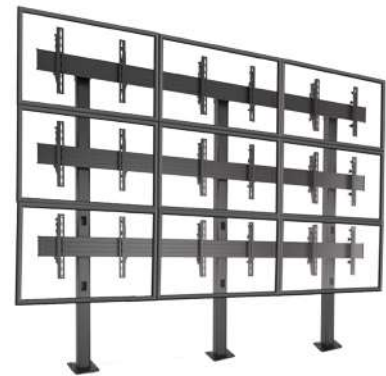

### LVM3X3U 42 - 46" LANDSCAPE CART

The landscape-oriented, 3 wide x 3 tall configuration with smooth rolling casters for large, temporary video walls.

Weight Capacity (per screen)	Dimensions (HxWxD)	Mounting Patterns (W,H)	Height Adjust (per screen)	Plumb Adjust
45.4 kg	2350 x 2743 x 1026 mm	Any Width x 100 - 400 mm	19 mm	19 mm

### LBM3X3U 42 - 46" LANDSCAPE BOLT-DOWN

The landscape-oriented, 3 wide x 3 tall configuration for large, bolt-down video walls.

Weight Capacity (per screen)	Dimensions (HxWxD)	Mounting Patterns (W,H)	Height Adjust (per screen)	Plumb Adjust
45.4 kg	2310 x 2763 x 239 mm	Any Width x 100 - 400 mm	19 mm	19 mm

### LVM3X2U 42 - 46" LANDSCAPE CART

The landscape-oriented, 3 wide x 2 tall configuration with smooth rolling casters for large, temporary video walls.

Weight Capacity (per screen)	Dimensions (HxWxD)	Mounting Patterns (W,H)	Height Adjust (per screen)	Plumb Adjust
56.7 kg	1893 x 2743 x 1026 mm	Any Width x 100 - 400 mm	19 mm	19 mm

### LVM3X2UP 42 - 46" PORTRAIT CART

The portrait version of the LVM3X2U.

Weight Capacity (per screen)	Dimensions (HxWxD)	Mounting Patterns (W,H)	Height Adjust (per screen)	Plumb Adjust
45.4 kg	2710 x 1727 x 1026 mm	100 - 800 mm x Any Height	19 mm	19 mm