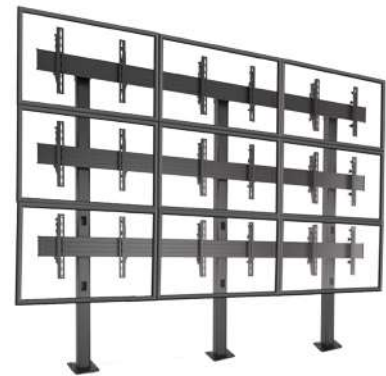

**LVM3X3U** 42 - 46" LANDSCAPE CART

The landscape-oriented, 3 wide x 3 tall configuration with smooth rolling casters for large, temporary video walls.

Weight Capacity (per screen)	Dimensions (HxWxD)	Mounting Patterns (W,H)	Height Adjust (per screen)	Plumb Adjust
45.4 kg	2350 x 2743 x 1026 mm	Any Width x 100 - 400 mm	19 mm	19 mm

**LBM3X3U** 42 - 46" LANDSCAPE BOLT-DOWN

The landscape-oriented, 3 wide x 3 tall configuration for large, bolt-down video walls.

Weight Capacity (per screen)	Dimensions (HxWxD)	Mounting Patterns (W,H)	Height Adjust (per screen)	Plumb Adjust
45.4 kg	2310 x 2763 x 239 mm	Any Width x 100 - 400 mm	19 mm	19 mm

**LVM3X2U** 42 - 46" LANDSCAPE CART

The landscape-oriented, 3 wide x 2 tall configuration with smooth rolling casters for large, temporary video walls.

Weight Capacity (per screen)	Dimensions (HxWxD)	Mounting Patterns (W,H)	Height Adjust (per screen)	Plumb Adjust
56.7 kg	1893 x 2743 x 1026 mm	Any Width x 100 - 400 mm	19 mm	19 mm

**LVM3X2UP** 42 - 46" PORTRAIT CART

The portrait version of the LVM3X2U.

Weight Capacity (per screen)	Dimensions (HxWxD)	Mounting Patterns (W,H)	Height Adjust (per screen)	Plumb Adjust
45.4 kg	2710 x 1727 x 1026 mm	100 - 800 mm x Any Height	19 mm	19 mm