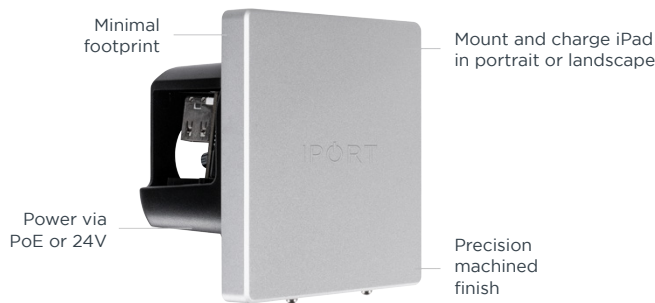

THE NEXT LEVEL OF IPAD CHARGING + MOUNTING.

I PORT LUXE is the premium wireless charging and mounting system for iPad designed for charging on table-top or on-wall. The LUXE Case is a thin, symmetrical, aluminum enclosure that protects iPad and grants you complete access to all iPad buttons, microphones, cameras and speakers.

LUXE BaseStation allows iPad to charge wirelessly and mount via embedded magnets with an adjustable mounting joint that facilitates a variety of orientations. LUXE WallStation is the smallest, most elegant iPad wall mount and made of a singular segment of aluminum.

With its minimalist design and premium finishes, I PORT LUXE blends iPad into the design of any space.

THE SYSTEM

CASE

BASESTATION

OR

WALLSTATION

SYSTEM FINISHES

CASES

POWER

INPUT: 5.2V 2.4A DC via USB-C
OUTPUT: 5.2V 2.4A DC via LUXE Charging Pins

71000	BLACK
71001	SILVER
71002	WHITE

WALLSTATION

Specs, Dims, CADs and more.

POWER

INPUT: 36-57V 0.4A DC (PoE IEEE 802.3af) via RJ-45 AUX
INPUT: 18-24V, 0.8A DC via 2-pin connector
OUTPUT: 5.2V 2.4A DC via LUXE Charging Pins