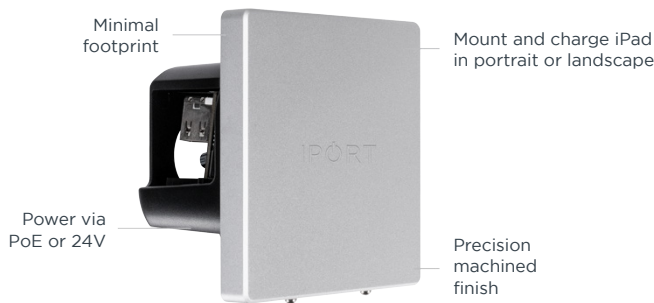

Specs, Dims, CADs and more.

POWER

INPUT: 36-57V 0.4A DC (PoE IEEE 802.3af) via RJ-45 AUX
INPUT: 18-24V, 0.8A DC via 2-pin connector
OUTPUT: 5.2V 2.4A DC via LUXE Charging Pins

71003	BLACK
71004	SILVER
71005	WHITE

ACCESSORIES

USB CHARGE MODULE

POWER

INPUT: 15V 2A DC
OUTPUT: 5.2V 2.4A DC to LUXE BaseStation via USB-C
AUX OUTPUT: 2X USB-A Port @ 5V 1.2A DC Each

71019	SILVER
71020	WHITE