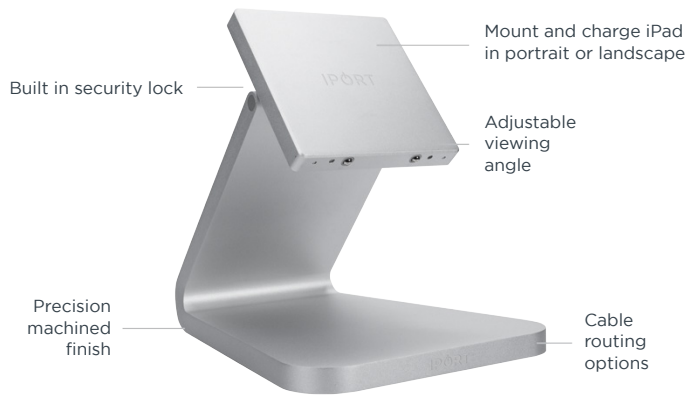

BASESTATION

Specs, Dims, CADs and more.

POWER

INPUT: 5.2V 2.4A DC via USB-C
OUTPUT: 5.2V 2.4A DC via LUXE Charging Pins

71000	BLACK
71001	SILVER
71002	WHITE

WALLSTATION