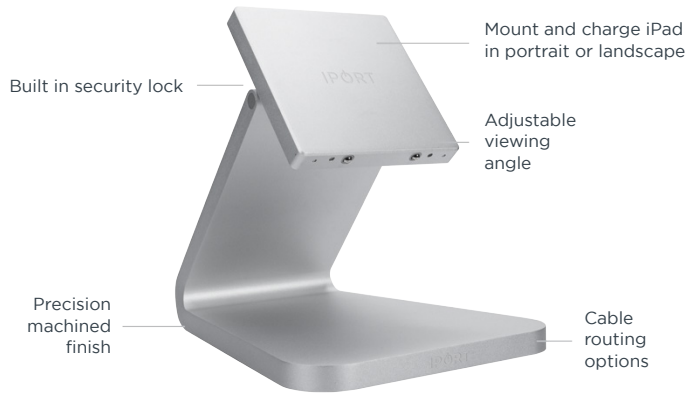

THE NEXT LEVEL OF IPAD CHARGING + MOUNTING.

I PORT LUXE is the premium wireless charging and mounting system for iPad designed for charging on table-top or on-wall. The LUXE Case is a thin, symmetrical, aluminum enclosure that protects iPad and grants you complete access to all iPad buttons, microphones, cameras and speakers.

LUXE BaseStation allows iPad to charge wirelessly and mount via embedded magnets with an adjustable mounting joint that facilitates a variety of orientations. LUXE WallStation is the smallest, most elegant iPad wall mount and made of a singular segment of aluminum.

With its minimalist design and premium finishes, I PORT LUXE blends iPad into the design of any space.

THE SYSTEM

CASE

BASESTATION

OR

WALLSTATION

SYSTEM FINISHES

CASES

Specs, Dims, CADs and more.

BASESTATION

Specs, Dims, CADs and more.

POWER

INPUT: 5.2V 2.4A DC via USB-C
OUTPUT: 5.2V 2.4A DC via LUXE Charging Pins

71000	BLACK
71001	SILVER
71002	WHITE

WALLSTATION

Specs, Dims, CADs and more.