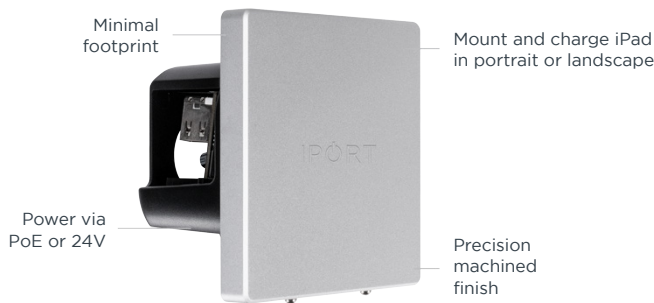

THE NEXT LEVEL OF IPAD CHARGING + MOUNTING.

I PORT LUXE is the premium wireless charging and mounting system for iPad designed for charging on table-top or on-wall. The LUXE Case is a thin, symmetrical, aluminum enclosure that protects iPad and grants you complete access to all iPad buttons, microphones, cameras and speakers.

LUXE BaseStation allows iPad to charge wirelessly and mount via embedded magnets with an adjustable mounting joint that facilitates a variety of orientations. LUXE WallStation is the smallest, most elegant iPad wall mount and made of a singular segment of aluminum.

With its minimalist design and premium finishes, I PORT LUXE blends iPad into the design of any space.

THE SYSTEM

CASE

BASESTATION

OR

WALLSTATION

SYSTEM FINISHES

CASES

Specs, Dims, CADs and more.

BASESTATION

Specs, Dims, CADs and more.

POWER

INPUT: 5.2V 2.4A DC via USB-C
OUTPUT: 5.2V 2.4A DC via LUXE Charging Pins

71000	BLACK
71001	SILVER
71002	WHITE

WALLSTATION

Specs, Dims, CADs and more.