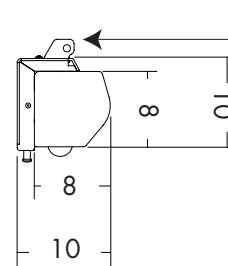

Side of the case with bracket