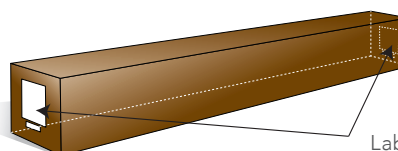

PACKAGING

Store horizontally