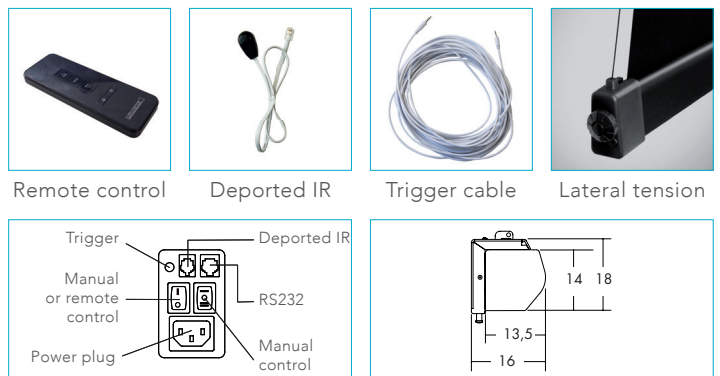

The most complete tab-tensioned electric screen.

The Lumene Coliseum UHD 4K is a motorized screen designed for high-end installations.

Its high-quality canvas ensures optimal color rendering and wide image display. The screen's blackout cloth backing lets you to place it in front of a window without affecting the image and its black borders considerably enhance contrast. The fine tension adjustment ensure a perfectly flat screen and the clip-on fastening system is a userfriendly solution for a wall, ceiling, or suspended mount. This very convenient system features adjustable mounting brackets for an easy installation, even in challenging conditions. The Coliseum UHD 4K screen is fitted with a Lumene tubular motor, a reference in terms of reliability and quietness. The Lumene Coliseum UHD 4K comes with an IR remote control to precisely adjust the screen's length, an external IR receiver for in-ceiling installation, a trigger input, and a RS232 interface for home automation systems.

SPECIFICATIONS

Screen material
High quality LUMENE screen material
PVC
Gain 1.0
Directivity 160°
No shine point
Treatments : anti-yellowing, anti-mold, and anti-gondolement
Black-out back fabric
Black borders
Optimal surface for LCD projectors

Case
Black lacquered aluminium
Safe clipping system
Easy and fast install
Wall and ceiling mounting
Hook for hanging installation from ceiling

Motor
Simple, reliable and quiet tubular Lumene motor

Control system
RS232 for home automation
Remote control with fine adjustment system (batteries provided)
Built-in IR remote control system
12V Trigger cable (10 metres length)
Deported IR sensor provided
Manual switch (Up, Stop, Down)

Warranty
2 years

DETAILS

PACKAGING

Store horizontally