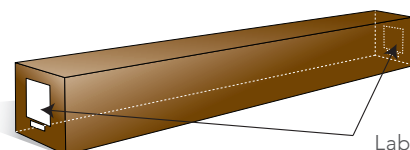

PACKAGING

Store horizontally

Labels