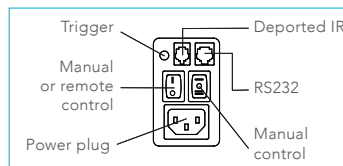

Technology

Acoustic is different from standard perforated or micro perforated PVC fabrics. Its specific structure allows a crossing of all the frequencies with no diffraction. As a result, the frequency response is linear, lossless in the high frequencies and the signal is much more precise than with usual screen materials.