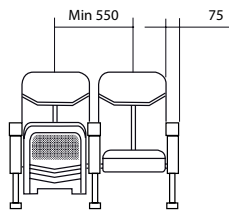

	Net weight (kg)	Gross weight (kg)
Seat + back	8,60	10,60
Right arm	6,20	7,30
Left arm	6,20	7,30
Middle arm	4,80	5,90

SPECIFICATIONS

Built-in cup holder

Liftable seat

Liftable armrest

Possibility to combine several chairs

DETAILS

Net weight : 21 kg

Net weight : 34,4 kg