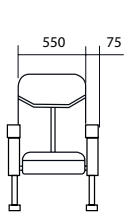

	Net weight (kg)	Gross weight (kg)
Seat + back	8,60	10,60
Right arm	6,20	7,30
Left arm	6,20	7,30
Middle arm	4,80	5,90

SPECIFICATIONS

Built-in cup holder

Liftable seat

Liftable armrest

Possibility to combine several chairs

DETAILS

Net weight : 21 kg

Net weight : 34,4 kg