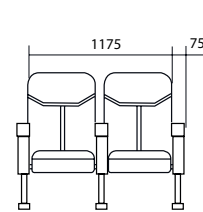

	Net weight (kg)	Gross weight (kg)
Seat + back	8,60	10,60
Right arm	6,20	7,30
Left arm	6,20	7,30
Middle arm	4,80	5,90

SPECIFICATIONS

Built-in cup holder

Liftable seat

Liftable armrest

Possibility to combine several chairs

DETAILS

Net weight : 21 kg

Net weight : 34,4 kg