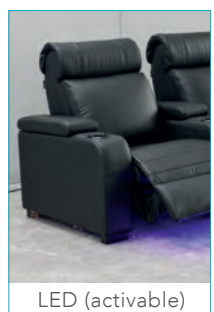

Elegant, comfortable and flexible, it is the ideal solution to equip your home theater room.

Full Genuine leather

**Fonctions**

- High backrest for a maximum comfort (+10cm compared to the LUXURY II)
- USB plug-in to charge you smartphone or tablet
- Refrigerated cup holder with adjustable LED lighting
- LED under the armchair.
- All LEDs are switchable ON or OFF
- Control panel (to control LEDs and seat position)
- Pocket storage in the arm

LUXURY III BLACK BLACK SYNTHETIC LEATHER  
RIGHT ARM USB + HIGHER SEAT ●  
SKU : LUMLUXIII2SPBK  
EAN : 3700795162521

Reclining chair

USB charger - cup holder

Storage pocket

LED (activable)

2 seats  
Love Chair