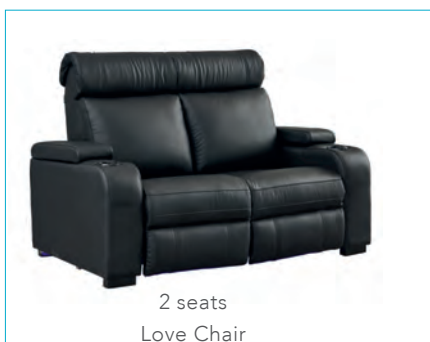

Elegant, comfortable and flexible, it is the ideal solution to equip your home theater room.

Full Genuine leather

**Fonctions**

- High backrest for a maximum comfort (+10cm compared to the LUXURY II)
- USB plug-in to charge you smartphone or tablet
- Refrigerated cup holder with adjustable LED lighting
- LED under the armchair.
- All LEDs are switchable ON or OFF
- Control panel (to control LEDs and seat position)
- Pocket storage in the arm

LUXURY III BLACK BLACK SYNTHETIC LEATHER  
RIGHT ARM USB + HIGHER SEAT ●  
SKU : LUMLUXIII2SPBK  
EAN : 3700795162521

Reclining chair

USB charger - cup holder

Storage pocket

LED (activable)

2 seats  
Love Chair

2 seats +  
1 right arm

3 seats +  
1 right arm

**Dimensions**