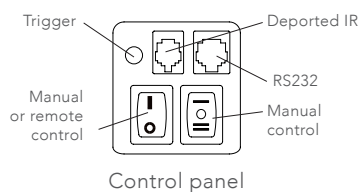

DETAILS

Remote control