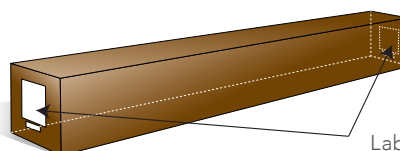

Perfect tension

Easy to install

Fast and clipping system

Velvet frame

SPECIFICATIONS

Screen material

- High quality LUMENE screen material
- PVC
- Gain 1.3
- Directivity 130°
- No shine point
- Treatments : anti-yellowing, anti-mold, and anti-gondolement
- Black borders
- No Black-out back fabric (white back)
- Optimal surface for LCD projectors

Store horizontally

Labels

| Ratio | Fabric | REF LUMENE | Image size W x H cm | Diagonal (inch) | Overall dimensions L x A x P cm | Black borders (mm) B | Packaging dimensions (cm) | Net / gross weight (kg) | GEN code |
|-------|----------------------------|---|------------------------|--------------------|------------------------------------|----------------------------|------------------------------|----------------------------|---------------|
| 16:9 | MATT WHITE, BLACK EDGES | MOVIE PALACE UHD 4K/8K PLATINUM ULTRASLIM 170 C | 170 x 95 | 77 | 173 x 98 x 4 | 12 | N/A | N/A | 3700795161746 |
| | | MOVIE PALACE UHD 4K/8K PLATINUM ULTRASLIM 200 C | 203 x 115 | 92 | 206 x 117 x 4 | 12 | N/A | N/A | 3700795161753 |
| | | MOVIE PALACE UHD 4K/8K PLATINUM ULTRASLIM 240 C | 234 x 132 | 106 | 237 x 134 x 4 | 12 | N/A | N/A | 3700795161760 |
| | | MOVIE PALACE UHD 4K/8K PLATINUM ULTRASLIM 270 C | 265 x 150 | 120 | 268 x 152 x 4 | 12 | N/A | N/A | 3700795161777 |
| | | MOVIE PALACE UHD 4K/8K PLATINUM ULTRASLIM 300 C | 287 x 162 | 130 | 290 x 164 x 4 | 12 | N/A | N/A | 3700795161784 |