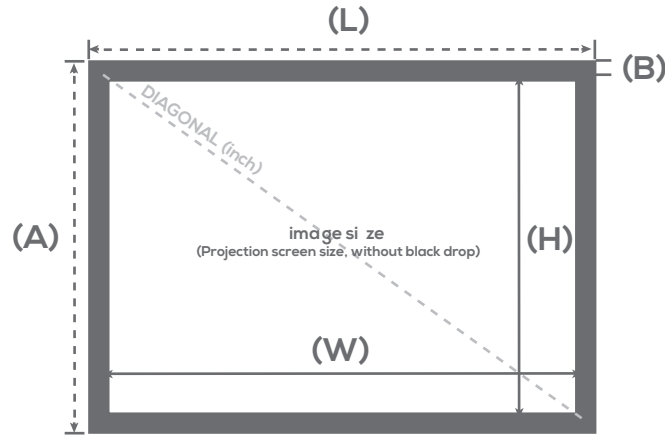

Perfect tension

Easy to install

Fast and clipping system

Velvet frame

SPECIFICATIONS

Screen material

- High quality LUMENE screen material
- PVC
- Gain 1.3
- Directivity 130°
- No shine point
- Treatments : anti-yellowing, anti-mold, and anti-gondolement
- Black borders
- No Black-out back fabric (white back)
- Optimal surface for LCD projectors

Store horizontally

Labels

| Ratio | Fabric | REF LUMENE | Image size W x H cm | Diagonal (inch) | Overall dimensions L x A x P cm | Black borders (mm) B | Packaging dimensions (cm) | Net / gross weight (kg) | GEN code |
|-------|----------------------------|---|------------------------|--------------------|------------------------------------|----------------------------|------------------------------|----------------------------|---------------|
| 16:9 | MATT WHITE, BLACK EDGES | MOVIE PALACE UHD 4K/8K PLATINUM ULTRASLIM 170 C | 170 x 95 | 77 | 173 x 98 x 4 | 12 | N/A | N/A | 3700795161746 |
| | | MOVIE PALACE UHD 4K/8K PLATINUM ULTRASLIM 200 C | 203 x 115 | 92 | 206 x 117 x 4 | 12 | N/A | N/A | 3700795161753 |
| | | MOVIE PALACE UHD 4K/8K PLATINUM ULTRASLIM 240 C | 234 x 132 | 106 | 237 x 134 x 4 | 12 | N/A | N/A | 3700795161760 |
| | | MOVIE PALACE UHD 4K/8K PLATINUM ULTRASLIM 270 C | 265 x 150 | 120 | 268 x 152 x 4 | 12 | N/A | N/A | 3700795161777 |
| | | MOVIE PALACE UHD 4K/8K PLATINUM ULTRASLIM 300 C | 287 x 162 | 130 | 290 x 164 x 4 | 12 | N/A | N/A | 3700795161784 |