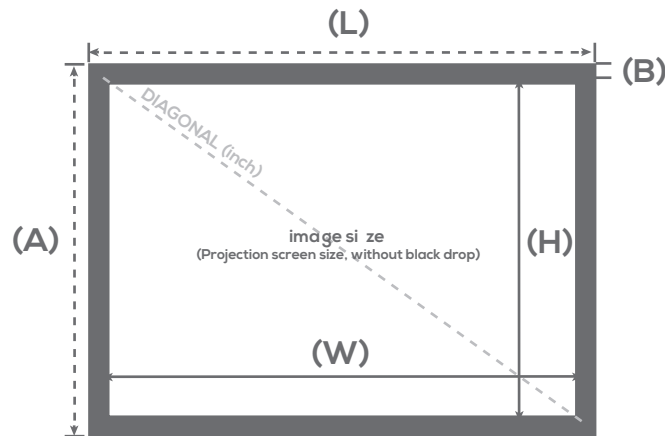

Ratio	Fabric	REF LUMENE	Image size W x H cm	Diagonal (inch)	Overall dimensions L x A x P cm	Black borders (mm) B	Packaging dimensions (cm)	Net / gross weight (kg)	GEN code
16:9	ACOUSTIC	MOVIE PALACE UHD 4K ACOUSTIC 170 C	171 x 96	80	187 x 112 x 4	80	260 x 29 x 17	14,5 / 20,7	3700795161562
		MOVIE PALACE UHD 4K ACOUSTIC 200 C	203 x 115	92	219 x 131 x 4	80	260 x 29 x 17	14,5 / 20,7	3700795161579
		MOVIE PALACE UHD 4K ACOUSTIC 240 C	234 x 132	106	250 x 148 x 4	80	305 x 29 x 17	17,5 / 24,6	3700795161586
		MOVIE PALACE UHD 4K ACOUSTIC 270 C	270 x 152	122	286 x 168 x 4	80	305 x 29 x 17	17,5 / 24,6	3700795161593
		MOVIE PALACE UHD 4K ACOUSTIC 300 C	305 x 172	138	321 x 188 x 4	80	371 x 29 x 17	18,7 / 28,8	3700795161609
		MOVIE PALACE UHD 4K ACOUSTIC 350 C	332 x 186	150	348 x 202 x 4	80	438 x 29 x 17	25,1 / 36	3700795161616
		MOVIE PALACE UHD 4K ACOUSTIC 400 C	398 x 224	180	418 x 244 x 9	100	500 x 29 x 17	27,1 / 38,5	3700795161883
		MOVIE PALACE UHD 4K ACOUSTIC 450 C	450 x 253	220	470 x 273 x 9	100	550 x 29 x 17	N/A	3700795161890
		MOVIE PALACE UHD 4K ACOUSTIC 500 C	500 x 281	240	520 x 301 x 9	100	600 x 29 x 17	N/A	3700795161906
		MOVIE PALACE UHD 4K ACOUSTIC 550 C	553 x 311	250	573 x 331 x 9	100	650 x 29 x 17	N/A	3700795161913
2.35:1	ACOUSTIC	MOVIE PALACE UHD 4K ACOUSTIC 170 P	187 x 79	80	203 x 95 x 4	80	260 x 29 x 17	14,5 / 20,7	3700795161937
		MOVIE PALACE UHD 4K ACOUSTIC 200 P	196 x 83	84	212 x 99 x 4	80	260 x 29 x 17	14,5 / 20,7	3700795161623
		MOVIE PALACE UHD 4K ACOUSTIC 240 P	233 x 99	100	249 x 115 x 4	80	305 x 29 x 17	17,5 / 24,6	3700795161944
		MOVIE PALACE UHD 4K ACOUSTIC 270 P	280 x 119	120	296 x 135 x 4	80	305 x 29 x 17	17,5 / 24,6	3700795161630
		MOVIE PALACE UHD 4K ACOUSTIC 300 P	311 x 132	133	327 x 148 x 4	80	371 x 29 x 17	18,7 / 28,8	3700795161555
		MOVIE PALACE UHD 4K ACOUSTIC 350 P							3700795161951
		MOVIE PALACE UHD 4K ACOUSTIC 400 P							3700795161968
		MOVIE PALACE UHD 4K ACOUSTIC 450 P	N/A	N/A	N/A	N/A	N/A	N/A	3700795161975
		MOVIE PALACE UHD 4K ACOUSTIC 500 P							3700795161982
		MOVIE PALACE UHD 4K ACOUSTIC 550 P							3700795161999
MOVIE PALACE UHD 4K ACOUSTIC 600 P							3700795162002