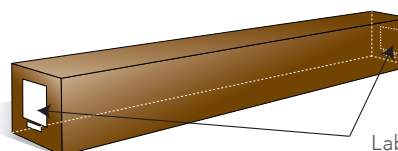

Side view

Installation

The acoustically transparent fabric is not totally opaque. We therefore suggest you to place it before a dark background. The speakers should ideally be installed so that the tweeter drivers are placed in the middle of the screen (or slightly above if there are several ranges of seats).

PACKAGING

Store horizontally

Labels

Ratio	Fabric	REF LUMENE	Image size W x H cm	Diagonal (inch)	Overall dimensions L x A x P cm	Black borders (mm) B	Packaging dimensions (cm)	Net / gross weight (kg)	GEN code
16:9	ACOUSTIC	MOVIE PALACE UHD 4K CURVE ACOUSTIC 170 C	N/A	N/A	N/A	N/A	N/A	N/A	3700795162224
		MOVIE PALACE UHD 4K CURVE ACOUSTIC 200 C	203 x 115	92	219 x 131 x 8	80	217 x 33 x 13	11,3 / 17,9	3700795162231
		MOVIE PALACE UHD 4K CURVE ACOUSTIC 240 C	234 x 132	106	250 x 148 x 9	80	248 x 33 x 13	12,7 / 19,5	3700795162248
		MOVIE PALACE UHD 4K CURVE ACOUSTIC 270 C	270 x 152	122	286 x 168 x 11	80	279 x 33 x 13	14,2 / 21,8	3700795162255
		MOVIE PALACE UHD 4K CURVE ACOUSTIC 300 C	305 x 172	138	321 x 188 x 12	80	310 x 33 x 13	16 / 25	3700795162262
		MOVIE PALACE UHD 4K CURVE ACOUSTIC 350 C	365 x 205	165	382 x 221 x 14	80	346 x 33 x 13	17,8 / 27	3700795162279
		MOVIE PALACE UHD 4K CURVE ACOUSTIC 400 C	420 x 236	190	440 x 256 x 17	100	410 x 33 x 13	N/A	3700795162286