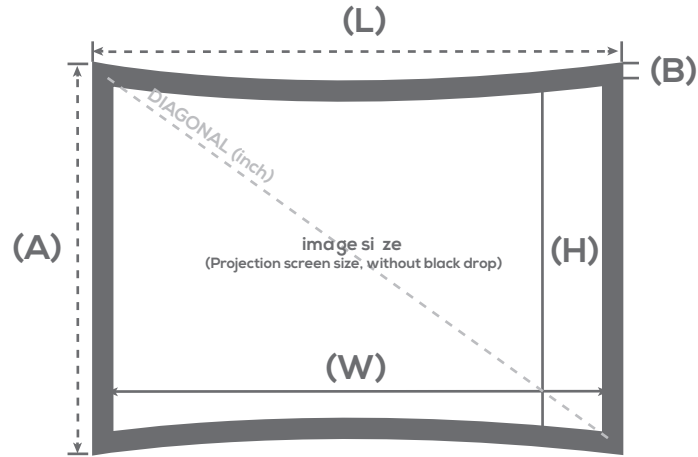

Side view

Installation

The acoustically transparent fabric is not totally opaque. We therefore suggest you to place it before a dark background. The speakers should ideally be installed so that the tweeter drivers are placed in the middle of the screen (or slightly above if there are several ranges of seats).

Woven fabric

Technology

Acoustic is different from standard perforated or micro perforated PVC fabrics. Its specific structure allows a crossing of all the frequencies with no diffraction. As a result, the frequency response is linear, lossless in the high frequencies and the signal is much more precise than with usual screen materials.

PACKAGING

Store horizontally

Labels

Ratio	Fabric	REF LUMENE	Image size W x H cm	Diagonal (inch)	Overall dimensions L x A x P cm	Black borders (mm) B	Packaging dimensions (cm)	Net / gross weight (kg)	GEN code
16:9	ACOUSTIC	MOVIE PALACE UHD 4K CURVE ACOUSTIC 170 C	N/A	N/A	N/A	N/A	N/A	N/A	3700795162224
		MOVIE PALACE UHD 4K CURVE ACOUSTIC 200 C	203 x 115	92	219 x 131 x 8	80	217 x 33 x 13	11,3 / 17,9	3700795162231
		MOVIE PALACE UHD 4K CURVE ACOUSTIC 240 C	234 x 132	106	250 x 148 x 9	80	248 x 33 x 13	12,7 / 19,5	3700795162248
		MOVIE PALACE UHD 4K CURVE ACOUSTIC 270 C	270 x 152	122	286 x 168 x 11	80	279 x 33 x 13	14,2 / 21,8	3700795162255
		MOVIE PALACE UHD 4K CURVE ACOUSTIC 300 C	305 x 172	138	321 x 188 x 12	80	310 x 33 x 13	16 / 25	3700795162262
		MOVIE PALACE UHD 4K CURVE ACOUSTIC 350 C	365 x 205	165	382 x 221 x 14	80	346 x 33 x 13	17,8 / 27	3700795162279
		MOVIE PALACE UHD 4K CURVE ACOUSTIC 400 C	420 x 236	190	440 x 256 x 17	100	410 x 33 x 13	N/A	3700795162286