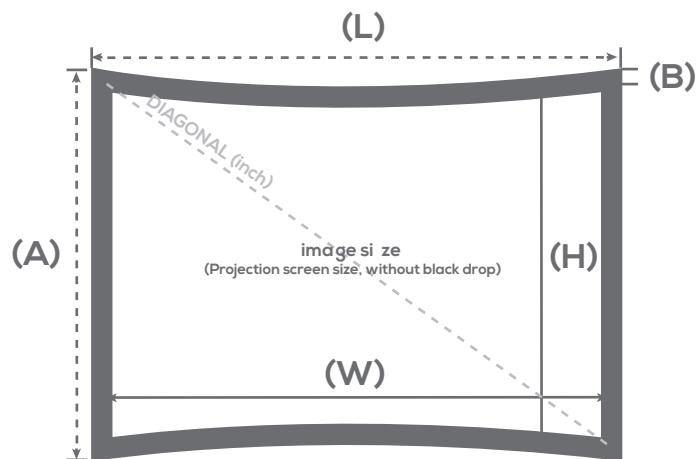

- High quality LUMENE screen material
- PVC
- Gain 1.0
- Directivity 160°
- No shine point
- Treatments : anti-yellowing, anti-mold
- Black borders
- Black-out back fabric

Frame

- Aluminium curved frame
- Black velvet finish
- Easy to install
- Perfect and lasting tension
- Curved projection surface for better clearness
- Safe clipping system

Labels

| Ratio | Fabric | REF LUMENE | Image size W x H cm | Diagonal (inch) | Overall dimensions L x A x P cm | Black borders (mm) B | Packaging dimensions (cm) | Net / gross weight (kg) | GEN code |
|-------|----------------------------|---------------------------------|------------------------|--------------------|------------------------------------|----------------------------|------------------------------|----------------------------|---------------|
| 16:9 | MATT WHITE, BLACK EDGES | MOVIE PALACE UHD 4K CURVE 200 C | 203 x 115 | 92 | 219 x 131 x 8 | 80 | 217 x 33 x 13 | 11,3 / 17,9 | 3700795162163 |
| | | MOVIE PALACE UHD 4K CURVE 240 C | 234 x 132 | 106 | 250 x 148 x 9 | 80 | 248 x 33 x 13 | 12,7 / 19,5 | 3700795162170 |
| | | MOVIE PALACE UHD 4K CURVE 270 C | 270 x 152 | 122 | 286 x 168 x 11 | 80 | 279 x 33 x 13 | 14,2 / 21,8 | 3700795162187 |
| | | MOVIE PALACE UHD 4K CURVE 300 C | 305 x 172 | 138 | 321 x 188 x 12 | 80 | 310 x 33 x 13 | 16 / 25 | 3700795162194 |
| | | MOVIE PALACE UHD 4K CURVE 350 C | 365 x 205 | 165 | 382 x 221 x 14 | 80 | 346 x 33 x 13 | 17,8 / 27 | 3700795162200 |
| | | MOVIE PALACE UHD 4K CURVE 400 C | 420 x 236 | 190 | 440 x 256 x 17 | 100 | 410 x 33 x 13 | N/A | 3700795162217 |