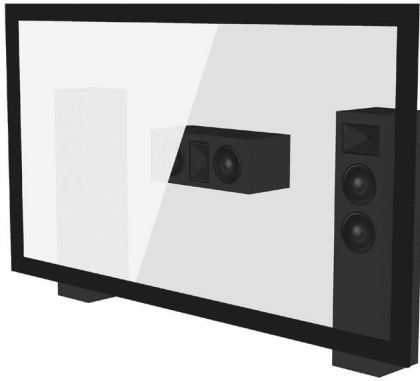

Fixed frame

Acoustically transparent

Perfect sound and image.

Benefiting from a quality of manufacturing on par with Lumene's fixed screens, this acoustically transparent version of the Movie Palace Premium screen uses a high-end woven canvas for impeccable results in terms of both sound and image.

Easy and quick to install, this screen's fixed frame features a high-quality acoustically transparent and elastic canvas. Its exclusive technology provides a perfect image, pronounced contrast, as well as excellent acoustic transparency. This canvas will allow you to place speakers behind the screen, just like in a true cinema. It guarantees linear frequency response with no compensation.

4K compatible.

Perfect tension

Easy to install

Fast and clipping system

Velvet frame

SPECIFICATIONS

Screen material

High quality LUMENE screen material
PVC WMat
Ultra white projection surface
Optimal acoustic behavior : almost nil diffraction, flat frequency response, no equalization needed
Gain 1.0
Directivity 150°
No shine point
Treatments : anti-yellowing, anti-mold
Black borders

Frame

Aluminium frame
Black velvet finish
Easy to install
Perfect and lasting tension
Safe clipping system

Warranty

2 years

DETAILS

Installation

The acoustically transparent fabric is not totally opaque. We therefore suggest you to place it before a dark background. The speakers should ideally be installed so that the tweeter drivers are placed in the middle of the screen (or slightly above if there are several ranges of seats).