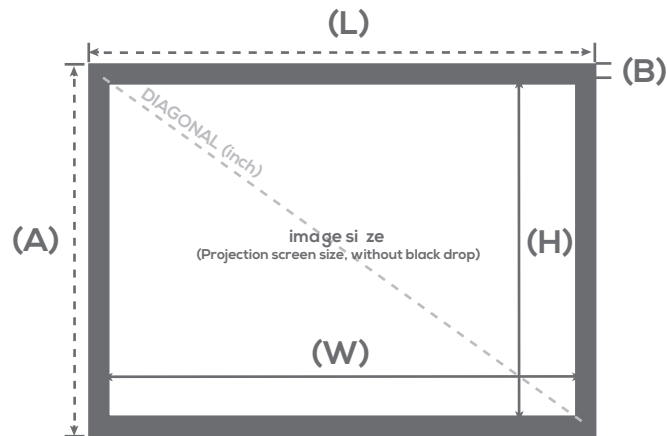

Perfect tension

Easy to install

Fast and clipping system

Velvet frame

SPECIFICATIONS

Screen material

- High quality LUMENE screen material
- PVC
- Gain 1.0
- Directivity 160°
- No shine point
- Treatments : anti-yellowing, anti-mold, and anti-gondolement
- Black borders
- Black-out back fabric
- Optimal surface for LCD projectors

Store horizontally

Labels

Ratio	Fabric	REF LUMENE	Image size W x H cm	Diagonal (inch)	Overall dimensions L x A x P cm	Black borders (mm) B	Packaging dimensions (cm)	Net / gross weight (kg)	GEN code
16:9	MATT WHITE, BLACK EDGES	MOVIE PALACE UHD 4K ULTRASLIM 170 C	170 x 95	77	173 x 98 x 4	12	N/A	N/A	3700795161692
		MOVIE PALACE UHD 4K ULTRASLIM 200 C	203 x 115	92	206 x 117 x 4	12	N/A	N/A	3700795161708
		MOVIE PALACE UHD 4K ULTRASLIM 240 C	234 x 132	106	237 x 134 x 4	12	N/A	N/A	3700795161715
		MOVIE PALACE UHD 4K ULTRASLIM 270 C	265 x 150	120	268 x 152 x 4	12	N/A	N/A	3700795161722
		MOVIE PALACE UHD 4K ULTRASLIM 300 C	287 x 162	130	290 x 164 x 4	12	N/A	N/A	3700795161739