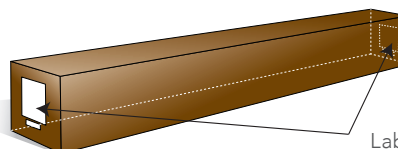

Perfect tension

Easy to install

Fast and clipping system

Velvet frame

SPECIFICATIONS

Screen material

- High quality LUMENE screen material
- PVC
- Gain 1.0
- Directivity 160°
- No shine point
- Treatments : anti-yellowing, anti-mold, and anti-gondolement
- Black borders
- Black-out back fabric
- Optimal surface for LCD projectors

Store horizontally

Labels

Ratio	Fabric	REF LUMENE	Image size W x H cm	Diagonal (inch)	Overall dimensions L x A x P cm	Black borders (mm) B	Packaging dimensions (cm)	Net / gross weight (kg)	GEN code
16:9	MATT WHITE, BLACK EDGES	MOVIE PALACE UHD 4K ULTRASLIM 170 C	170 x 95	77	173 x 98 x 4	12	N/A	N/A	3700795161692
		MOVIE PALACE UHD 4K ULTRASLIM 200 C	203 x 115	92	206 x 117 x 4	12	N/A	N/A	3700795161708
		MOVIE PALACE UHD 4K ULTRASLIM 240 C	234 x 132	106	237 x 134 x 4	12	N/A	N/A	3700795161715
		MOVIE PALACE UHD 4K ULTRASLIM 270 C	265 x 150	120	268 x 152 x 4	12	N/A	N/A	3700795161722
		MOVIE PALACE UHD 4K ULTRASLIM 300 C	287 x 162	130	290 x 164 x 4	12	N/A	N/A	3700795161739