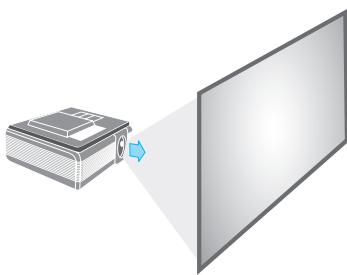

DETAILS

Translucent fabric
Ideal for retro projection with a video projector placed behind the screen