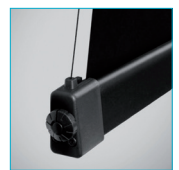

Lateral tension