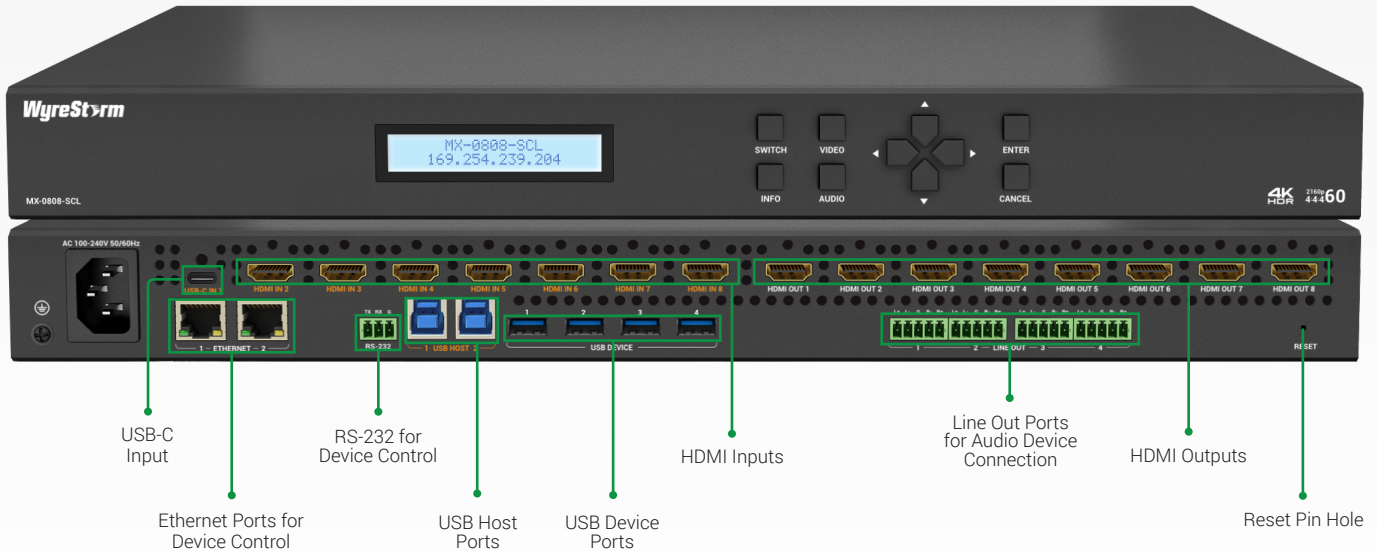

5K30/4K60 8x8 Seamless Scaling HDMI Matrix with USB-C Support

MX-0808-SCL

WyreStorm

Specification Sheet

4K HDR 2160p 4:4:4 60 HDMI HDCP 2.3

WyreStorm - Powerful. Reliable. Simple.

Introduction

The MX-0808-SCL is a sophisticated HDMI matrix switcher designed for fast Seamless switching. Perfectly suited for professional environments such as corporate training rooms, hotel meeting spaces, and academic classrooms, this device boasts an integrated 4K60 scaler on each HDMI output, scaling from 480p to 2160p. Additionally, it features a comprehensive USB-C input, delivering support for 5K30/4K60 video, a 1GbE passthrough network connection, and PD3.0 USB host charging up to 60 watts, ensuring compatibility and ease of use across a variety of devices and setups.

Key Features

- Features integrated 4K60 scaler on each HDMI output for versatile display compatibility
- Enables fast, seamless switching across all inputs and outputs without a black screen
- Supports comprehensive connectivity including USB-C with 5K30/4K60 video, network access, and PD3.0 charging
- Includes 4 analog audio outputs, enhancing connectivity for audio distribution and integration with external audio systems

In the Box

- 1x MX-0808-SCL Matrix Switcher
- 1x AC Power Cord (US/UK/EU/AU)
- 1x 2m USB 3.1 Type-C Cable
- 1x 3.5mm 3-Pin Phoenix Male Connector
- 4x 3.5mm 5-Pin Phoenix Male Connector
- 2x 1U Rack Mounting Brackets with Screws
- 1x Quickstart Guide