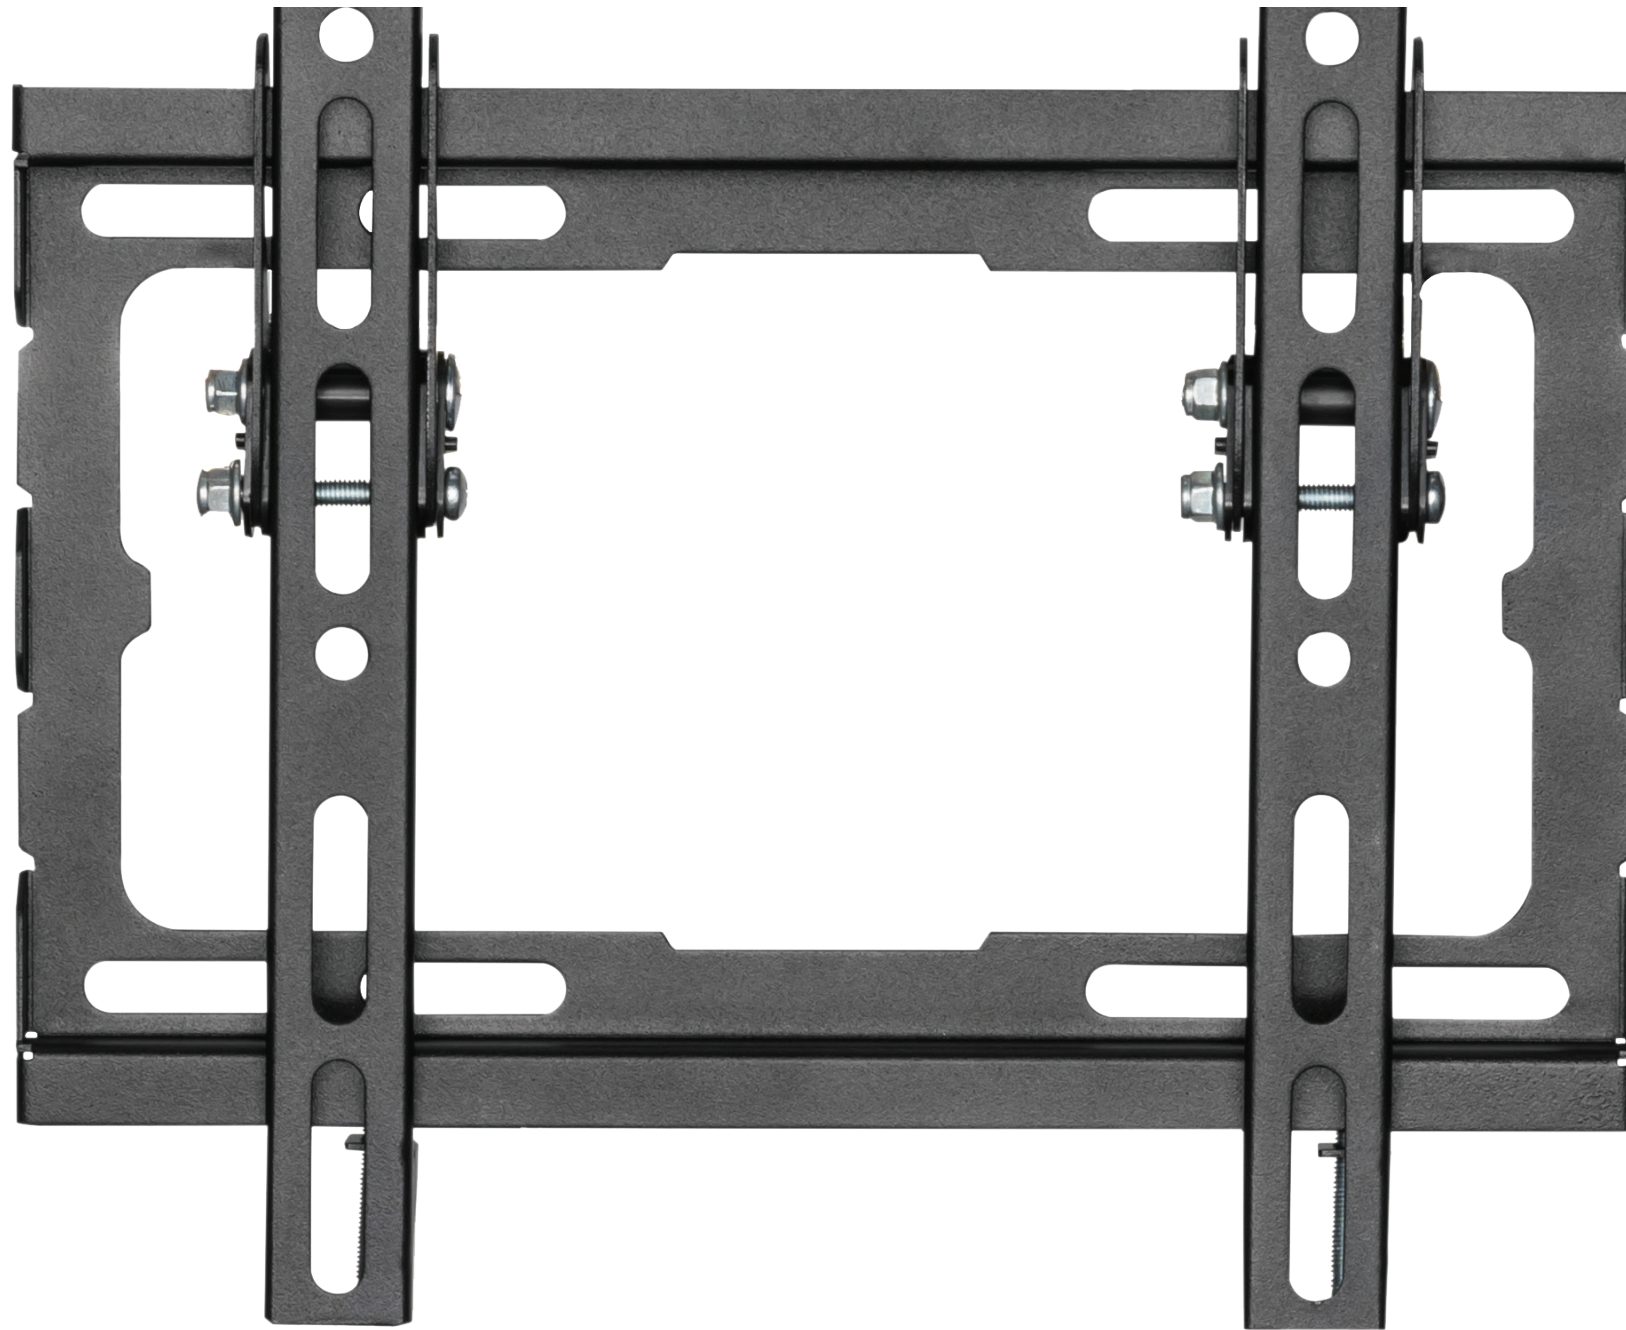

030

EAN 5603209000915

13"-43"

DISPLAY WALL MOUNT
13-43"
TILT +0° -8°
MOUNTING PROFILE 20 MM

50X50 / 75X75
100X100 / 200X100
200X200

BLACK COLOR