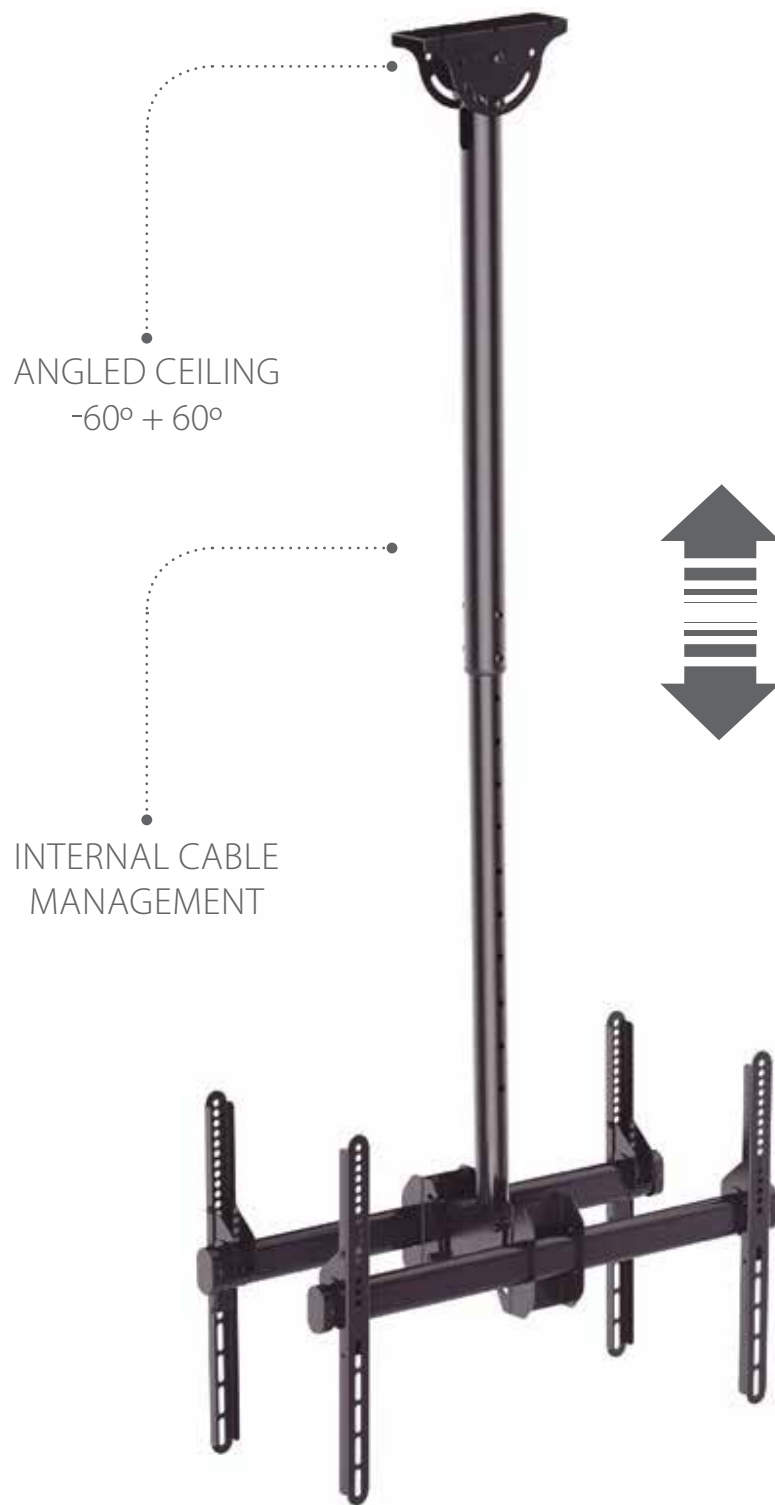

281

EAN 5603209002810

42"-90"

DISPLAY CEILING MOUNT
42-90"
TILT +5° -20°
SWIVEL +3° -3°
EXTENSION HEIGHT: 1060-1560MM

200X200 / 300X300
400X200 / 400X400
600X400

BLACK COLOR

EASY TO INSTALL
AND COMBINE

MODULAR MOUNT
WITH **UNLIMITED**
CONFIGURATION