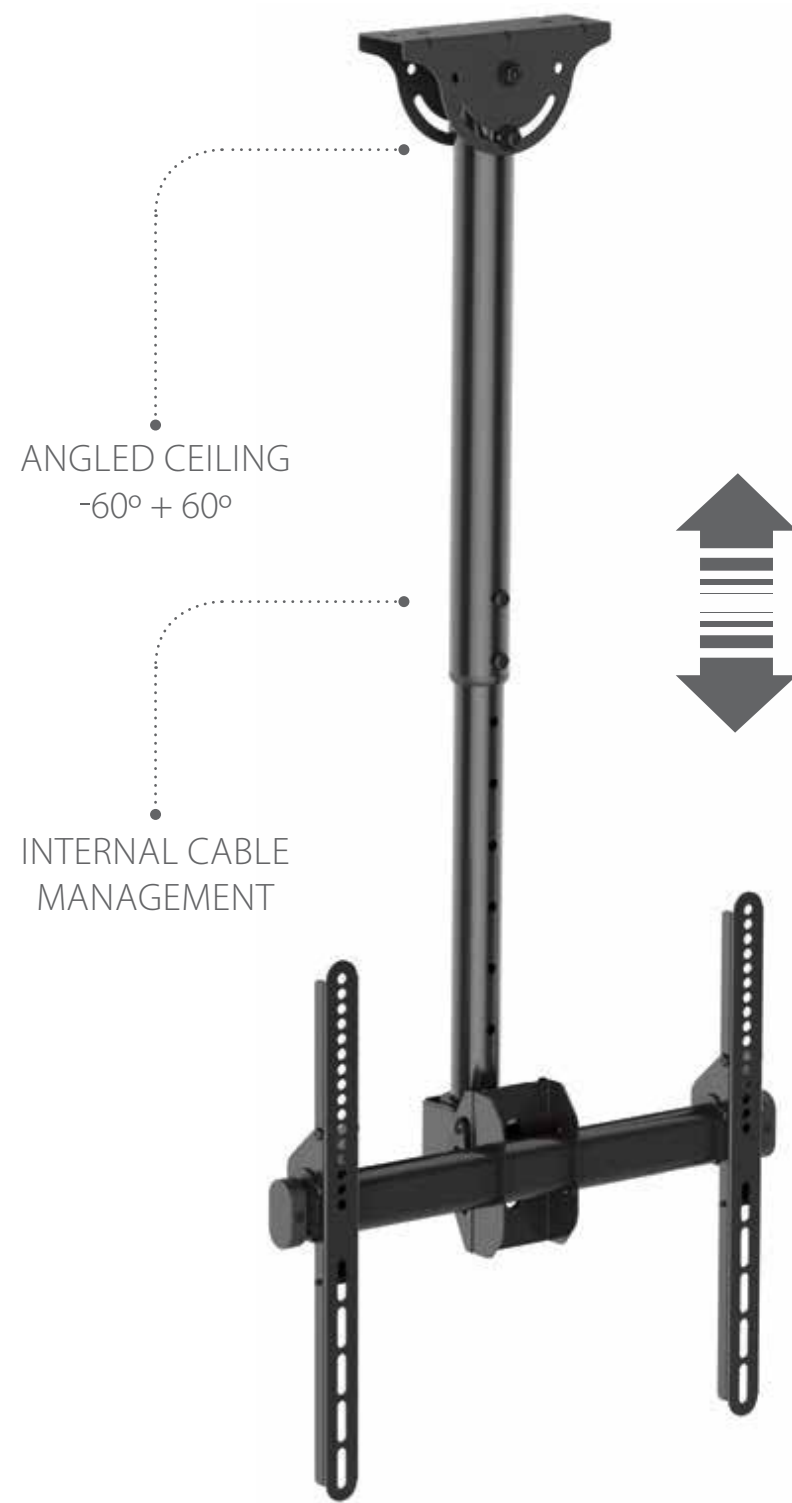

285

EAN 5603209002858

32"-65"

DISPLAY CEILING MOUNT 32-65"

ROTATION 360°
TILT +0° -25° | SWIVEL +3° -3°
EXTENSION HEIGHT: 560-910MM
INTERNAL CABLE MANAGEMENT

200X200 / 300X300
400X200 / 400X400

BLACK COLOR

EASY TO INSTALL
AND COMBINE

MODULAR MOUNT
WITH **UNLIMITED**
CONFIGURATION