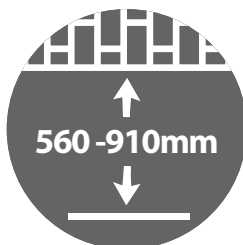

285

EAN 5603209002858

32"-65"

DISPLAY CEILING MOUNT 32-65"

ROTATION 360°
TILT +0° -25° | SWIVEL +3° -3°
EXTENSION HEIGHT: 560-910MM
INTERNAL CABLE MANAGEMENT

200X200 / 300X300
400X200 / 400X400

BLACK COLOR

EASY TO INSTALL
AND COMBINE