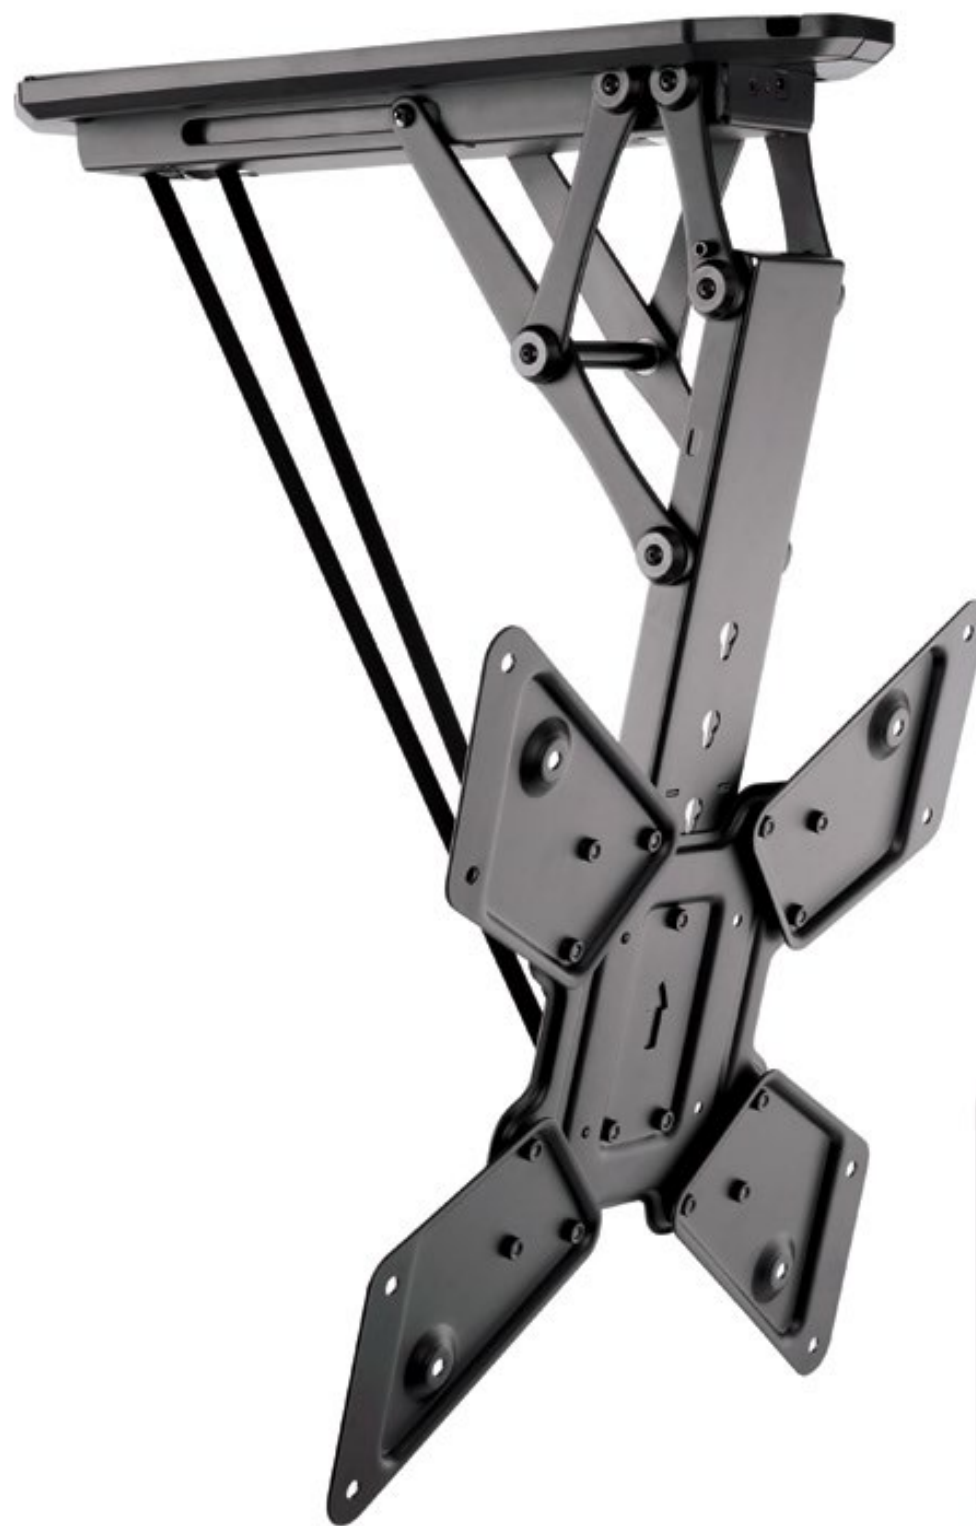

CM410M

EAN 5603209004999

23"-55"

MOTORIZED DISPLAY CEILING MOUNT
23-55"

TILT 0° -75°

LEVEL ADJUSTMENT -3° +3°

PROFILE: 108MM-663MM

200X200 / 300X300
400X200 / 400X400

BLACK COLOR

REMOTE CONTROL
INCLUDED