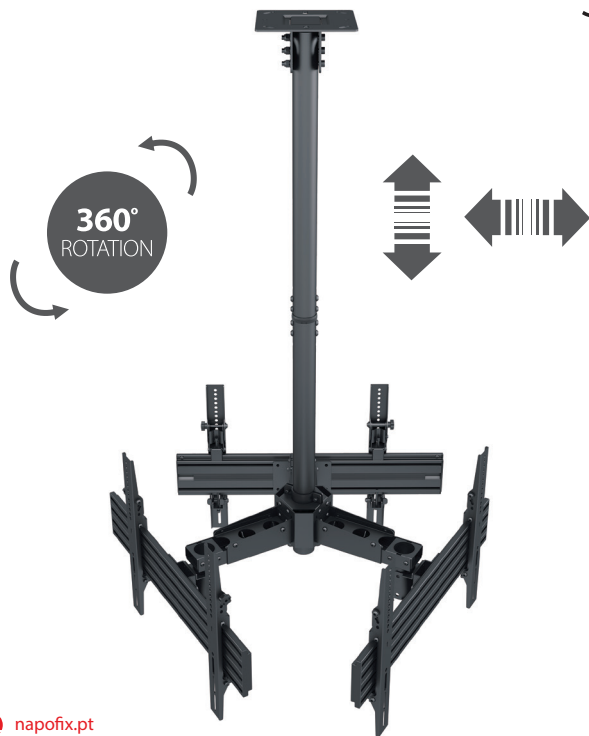

CEILING MOUNTS

CM630

EAN: 5603209002834

32"-65"

DISPLAYS 32-65"

EXTENSION:

VERTICAL 800-3000MM

HORIZONTAL 300-425MM

TILT +15° | SWIVEL +4° -4°

ROTATION 360°

LEVEL ADJUSTMENT 30°

BLACK COLOR