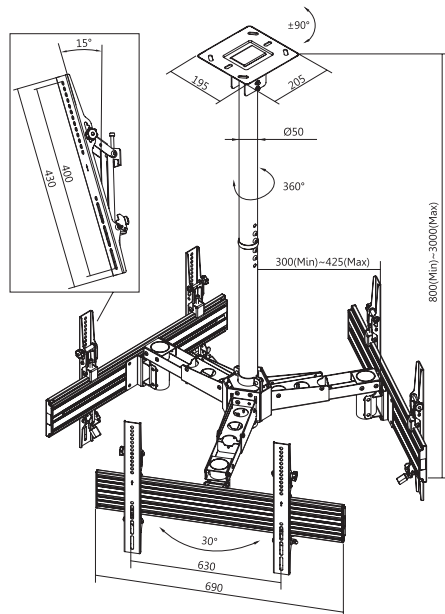

CEILING MOUNTS

CM630

EAN: 5603209002834

32"-65"

DISPLAYS 32-65"

EXTENSION:

VERTICAL 800-3000MM

HORIZONTAL 300-425MM

TILT +15° | SWIVEL +4° -4°

ROTATION 360°

LEVEL ADJUSTMENT 30°

BLACK COLOR