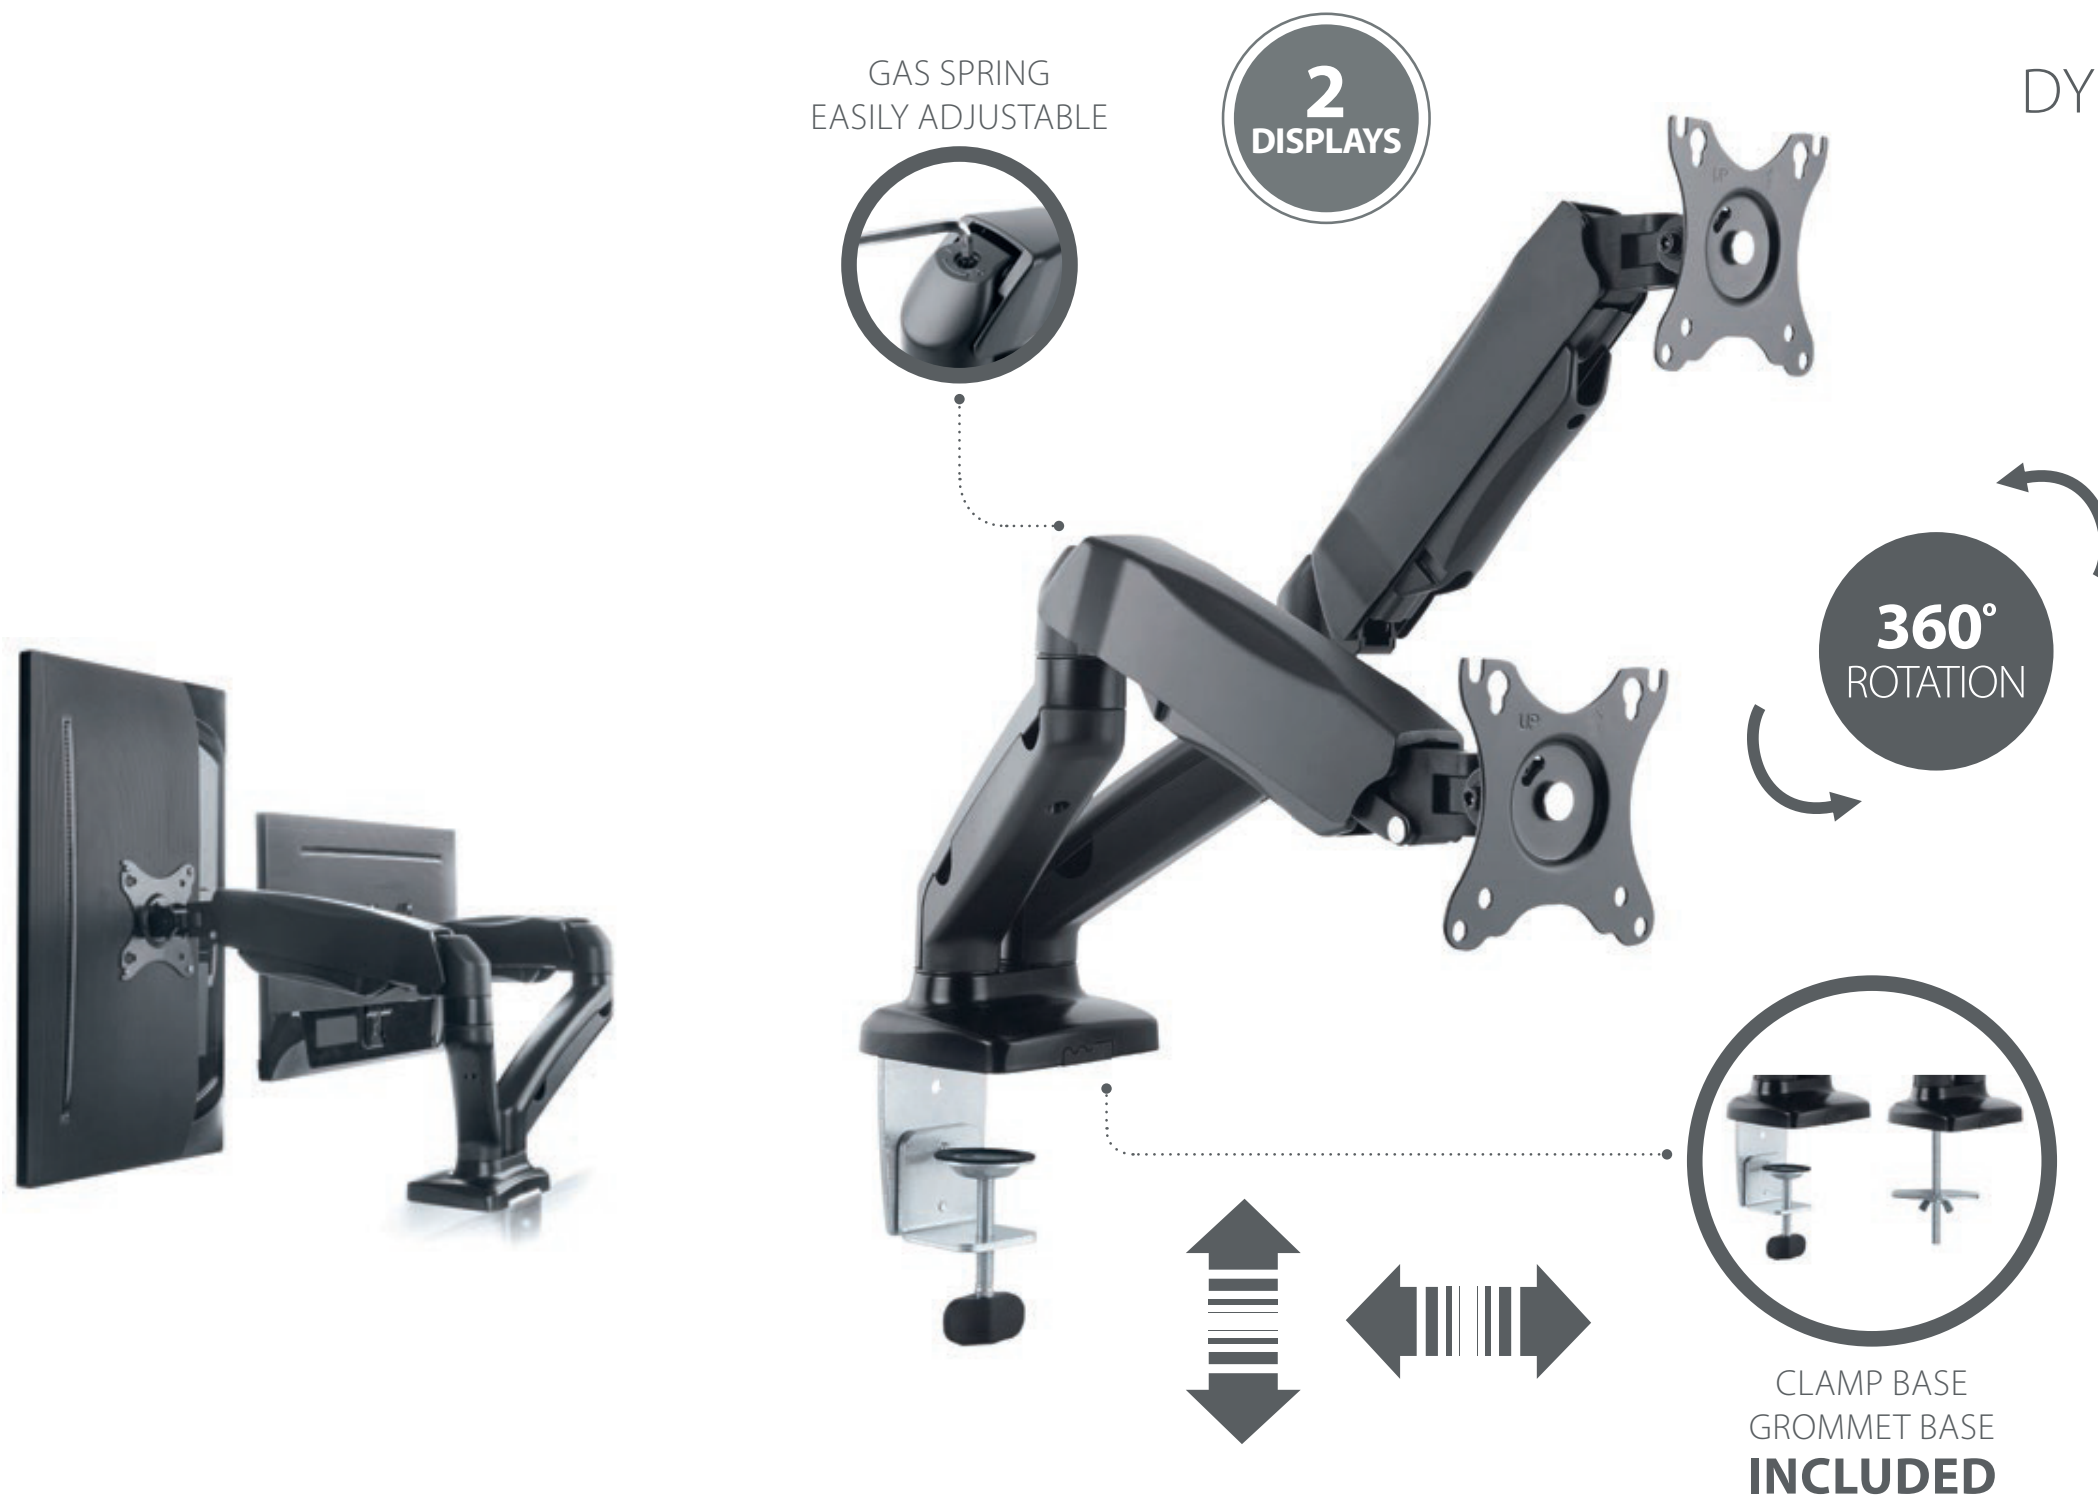

DM3200

EAN 5603209132005

17"-32"

MONITOR DESK MOUNT 17-32"

DYNAMIC HEIGHT ADJUSTMENT
TILT +90° -45°
SWIVEL +180° -180°
ROTATION 360°
CABLE MANAGEMENT

75X75
100X100

BLACK COLOR