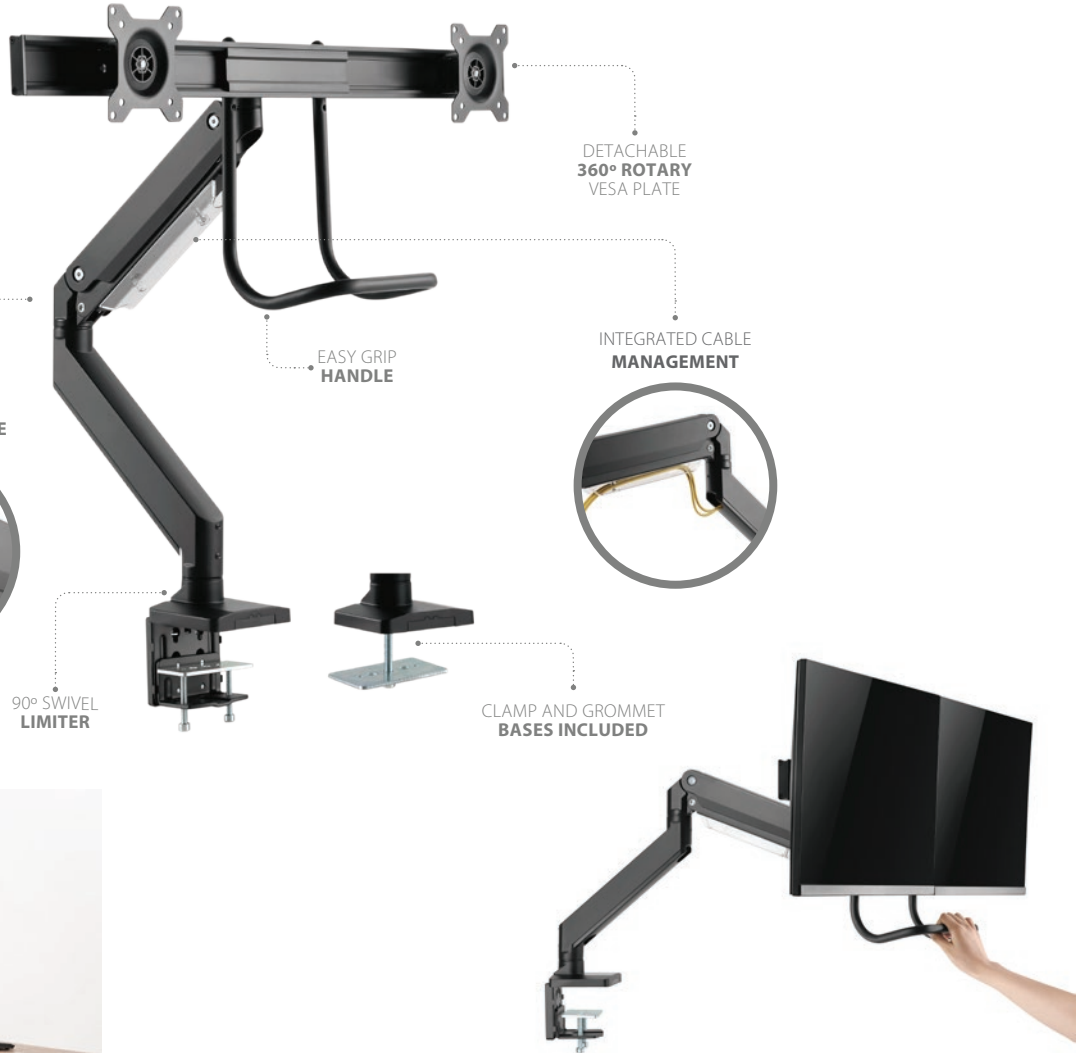

# DM4200

EAN 5603209001684

17"-32"

## DESK DUAL MONITOR MOUNT

- ADJUSTABLE HEIGHT: 330MM
- INTEGRATED CABLE MANAGEMENT
- DETACHABLE VESA PLATE
- CLAMP AND GROMMET BASES INCLUDED
- TILT  $\pm 10^\circ$
- SWIVEL  $\pm 180^\circ / \pm 180^\circ / \pm 90^\circ / \pm 10^\circ$
- ROTATION  $\pm 180^\circ$

75x75 to 100x100

BLACK COLOR

### ORIENTATION

LANDSCAPE / PORTRAIT

ALL DIMENSIONS (MM)