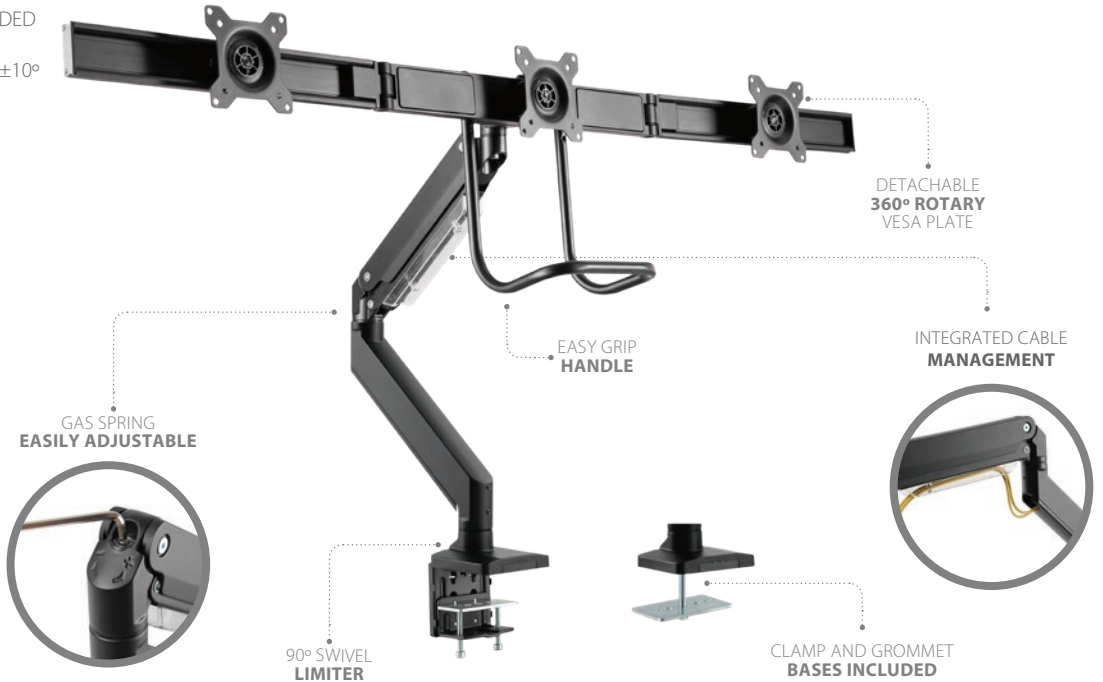

# DM4300

EAN 5603209001691

17"-27"

## DESK TRIPLE MONITOR MOUNT

- ADJUSTABLE HEIGHT: 330MM
- INTEGRATED CABLE MANAGEMENT
- DETACHABLE VESA PLATE
- CLAMP AND GROMMET BASES INCLUDED
- TILT  $\pm 10^\circ$
- SWIVEL  $\pm 180^\circ / \pm 180^\circ / \pm 90^\circ / \pm 15^\circ / \pm 10^\circ$
- ROTATION  $\pm 180^\circ$

75x75 to 100x100

BLACK COLOR

### ORIENTATION

LANDSCAPE / PORTRAIT

ALL DIMENSIONS (MM)