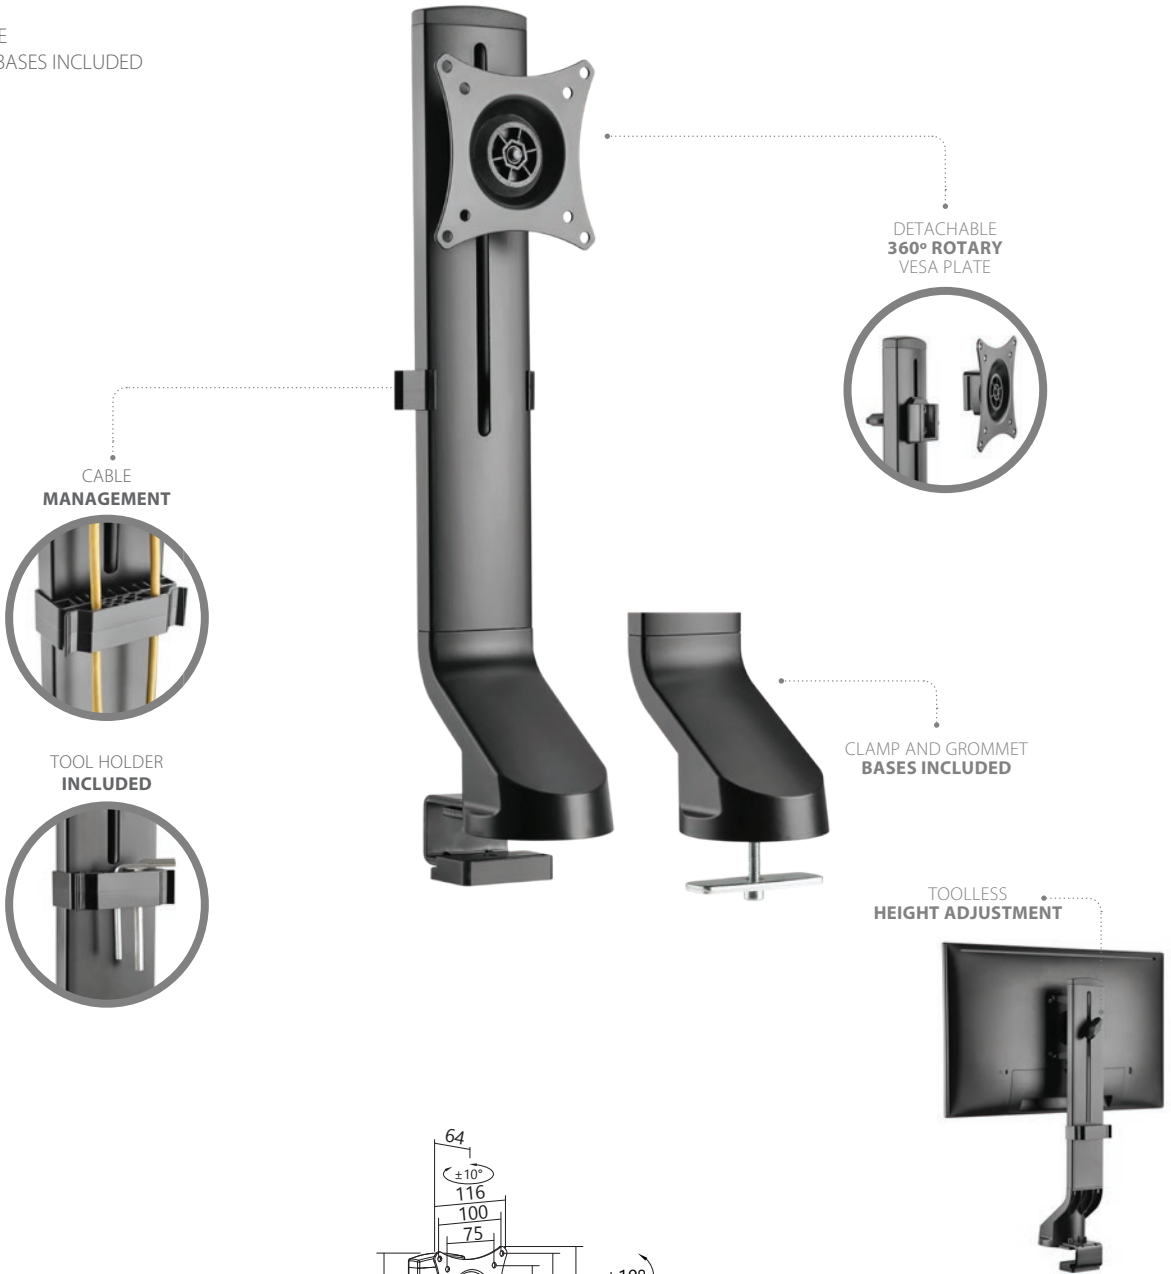

DM6100

EAN 5603209001721

17"-32"

DESK MONITOR MOUNT

- ADJUSTABLE HEIGHT: 190MM
- CABLE MANAGEMENT
- DETACHABLE VESA PLATE
- CLAMP AND GROMMET BASES INCLUDED
- TILT $\pm 10^\circ$
- SWIVEL $\pm 10^\circ$
- ROTATION $\pm 180^\circ$

75x75 to 100x100

BLACK COLOR

ORIENTATION

LANDSCAPE / PORTRAIT

CABLE MANAGEMENT

TOOL HOLDER INCLUDED

DETACHABLE 360° ROTARY VESA PLATE

CLAMP AND GROMMET BASES INCLUDED

TOOLLESS HEIGHT ADJUSTMENT

ALL DIMENSIONS (MM)