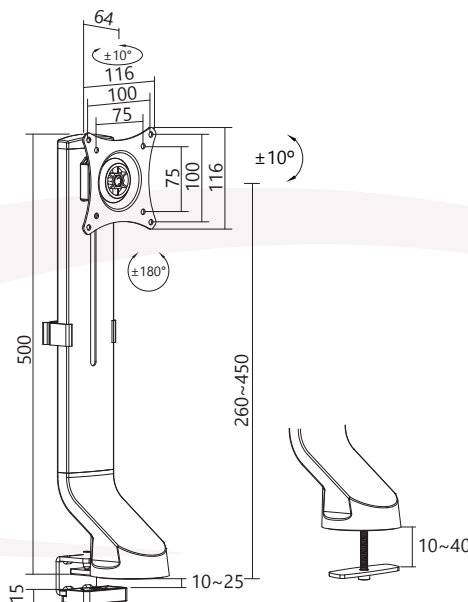

DM6100

EAN 5603209001721

17"-32"

DESK MONITOR MOUNT

- ADJUSTABLE HEIGHT: 190MM
- CABLE MANAGEMENT
- DETACHABLE VESA PLATE
- CLAMP AND GROMMET BASES INCLUDED
- TILT $\pm 10^\circ$
- SWIVEL $\pm 10^\circ$
- ROTATION $\pm 180^\circ$

75x75 to 100x100

BLACK COLOR

ORIENTATION

LANDSCAPE / PORTRAIT

CABLE MANAGEMENT

TOOL HOLDER INCLUDED

DETACHABLE 360° ROTARY VESA PLATE

CLAMP AND GROMMET BASES INCLUDED

TOOLLESS HEIGHT ADJUSTMENT

ALL DIMENSIONS (MM)