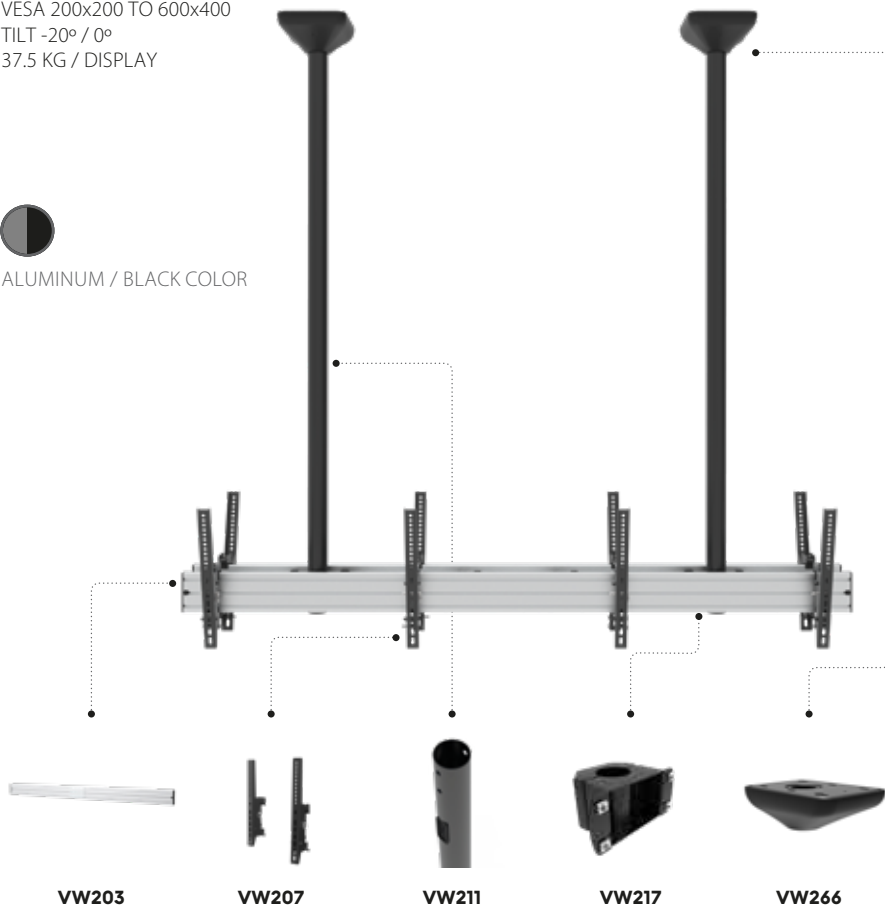

### EXAMPLE N°10

VIDEO CEILING MOUNT

4 DISPLAYS (TILT MENUBOARD 2x1 BACK TO BACK)

VESA 200x200 TO 600x400

TILT -20° / 0°

37.5 KG / DISPLAY

ALUMINUM / BLACK COLOR

## PARTS & COMPONENTS

REF	EAN	DESIGNATION	QTY	CATALOG
VW203	5603209022030	ALUMINUM RAIL 2000MM	2	Pag.21
VW207	5603209022078	TILT ARM 400MM	4	Pag.21
VW211	5603209022115	POLE 1800MM	2	Pag.21
VW217	5603209022177	RAIL / POLE CONNECTOR Ø60	4	Pag.21
VW266	5603209022665	FLOOR / CEILING POLE PLATE Ø60MM	2	Pag.22

ALL DIMENSION (MM)

EASY TO INSTALL  
AND COMBINE

**FREEDOM TO CREATE**  
MODULAR MOUNT  
WITH **UNLIMITED**  
CONFIGURATION