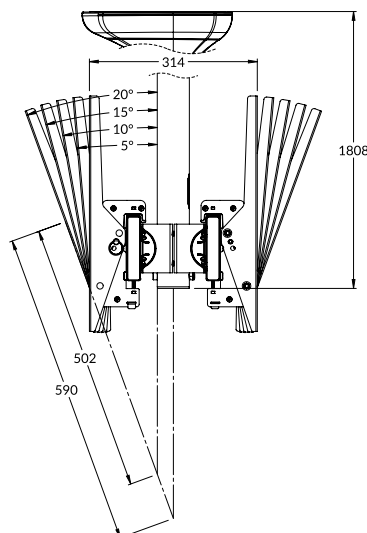

### EXAMPLE N°10

VIDEO CEILING MOUNT

4 DISPLAYS (TILT MENUBOARD 2x1 BACK TO BACK)

VESA 200x200 TO 600x400

TILT -20° / 0°

37.5 KG / DISPLAY

ALUMINUM / BLACK COLOR

## PARTS & COMPONENTS

REF	EAN	DESIGNATION	QTY	CATALOG
VW203	5603209022030	ALUMINUM RAIL 2000MM	2	Pag.21
VW207	5603209022078	TILT ARM 400MM	4	Pag.21
VW211	5603209022115	POLE 1800MM	2	Pag.21
VW217	5603209022177	RAIL / POLE CONNECTOR Ø60	4	Pag.21
VW266	5603209022665	FLOOR / CEILING POLE PLATE Ø60MM	2	Pag.22

ALL DIMENSION (MM)

EASY TO INSTALL  
AND COMBINE

**FREEDOM TO CREATE**  
MODULAR MOUNT  
WITH **UNLIMITED**  
CONFIGURATION