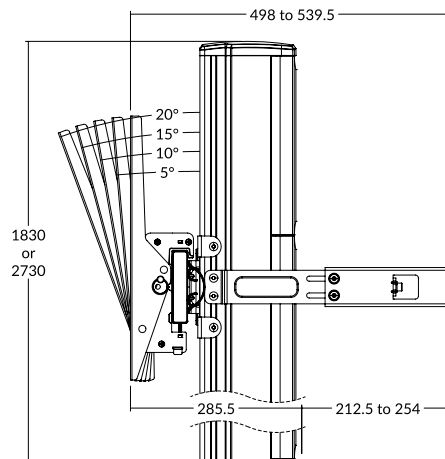

## EXAMPLE N°22

GROUND BOLTED VIDEO FLOOR MOUNT  
1 DISPLAY (TILT)

VESA 200x200 TO 600x400  
TILT -20° / 0°  
50 KG / DISPLAY

ALUMINUM /  
BLACK COLOR

## PARTS & COMPONENTS

| REF   | EAN           | DESIGNATION                      | QTY | CATALOG |
|-------|---------------|----------------------------------|-----|---------|
| VW201 | 5603209022016 | ALUMINIUM RAIL 700MM             | 1   | Pag.21  |
| VW207 | 5603209022078 | TILT ARM 400MM                   | 1   | Pag.21  |
| VW218 | 5603209022184 | RAIL / COLUMN CONNECTOR          | 1   | Pag.21  |
| VW220 | 5603209022207 | BASE PLATE + WALL SAFETY BRACKET | 1   | Pag.21  |
| VW225 | 5603209022252 | ALUMINIUM COLUMN 1800MM          | 1   | Pag.22  |

ALL DIMENSION (MM)

EASY TO INSTALL  
AND COMBINE

**FREEDOM TO CREATE**  
MODULAR MOUNT  
WITH **UNLIMITED**  
CONFIGURATION