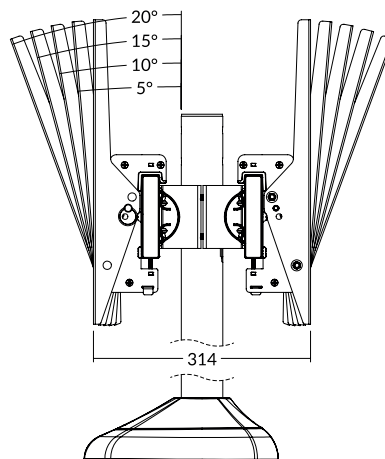

EXAMPLE Nº35

GROUND BOLTED VIDEO FLOOR MOUNT
4 DISPLAYS (TILT MENUBOARD 2x1 BACK TO BACK)

VESA 200x200 TO 600x400
TILT -20° / 0°
37.5 KG / DISPLAY

ALUMINUM / BLACK COLOR

PARTS & COMPONENTS

REF	EAN	DESIGNATION	QTY	CATALOG
VW203	5603209022030	ALUMINUM RAIL 2000MM	2	Pag.21
VW207	5603209022078	TILT ARM 400MM	4	Pag.21
VW211	5603209022115	POLE 1800MM	2	Pag.21
VW217	5603209022177	RAIL / POLE CONNECTOR Ø60MM	4	Pag.21
VW266	5603209022665	FLOOR / CEILING POLE PLATE Ø60MM	2	Pag.22

ALL DIMENSION (MM)

EASY TO INSTALL AND COMBINE

FREEDOM TO CREATE
MODULAR MOUNT
WITH **UNLIMITED**
CONFIGURATION