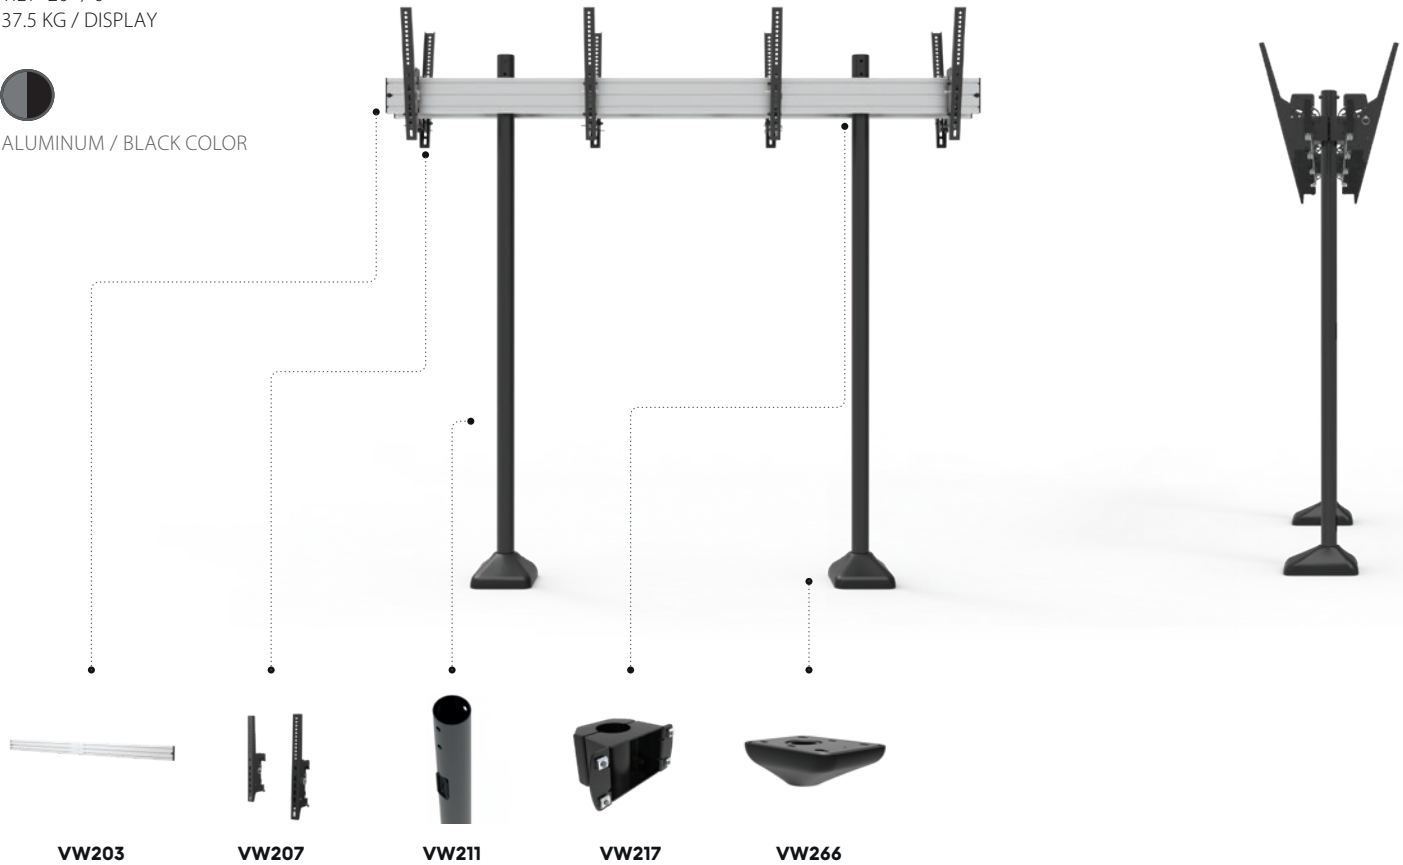

EXAMPLE Nº35

GROUND BOLTED VIDEO FLOOR MOUNT
4 DISPLAYS (TILT MENUBOARD 2x1 BACK TO BACK)

VESA 200x200 TO 600x400
TILT -20° / 0°
37.5 KG / DISPLAY

ALUMINUM / BLACK COLOR

PARTS & COMPONENTS

REF	EAN	DESIGNATION	QTY	CATALOG
VW203	5603209022030	ALUMINUM RAIL 2000MM	2	Pag.21
VW207	5603209022078	TILT ARM 400MM	4	Pag.21
VW211	5603209022115	POLE 1800MM	2	Pag.21
VW217	5603209022177	RAIL / POLE CONNECTOR Ø60MM	4	Pag.21
VW266	5603209022665	FLOOR / CEILING POLE PLATE Ø60MM	2	Pag.22

ALL DIMENSION (MM)

EASY TO INSTALL AND COMBINE

FREEDOM TO CREATE
MODULAR MOUNT
WITH **UNLIMITED**
CONFIGURATION