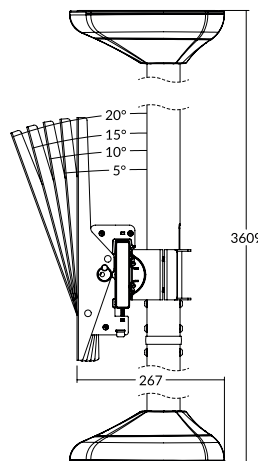

EXAMPLE N°42

VIDEO FLOOR TO CEILING MOUNT
1 DISPLAY (TILT)

VESA 200x200 TO 600x400
TILT -20° / 0°
50 KG / DISPLAY

ALUMINUM / BLACK COLOR

PARTS & COMPONENTS

REF	EAN	DESIGNATION	QTY	CATALOG
VW201	5603209022016	ALUMINUM RAIL 700MM	1	Pag.21
VW207	5603209022078	FIXED ARM 800MM	1	Pag.21
VW211	5603209022115	POLE 1800MM	2	Pag.21
VW215	5603209022153	POLE JOINER	1	Pag.21
VW217	5603209022177	RAIL / POLE CONNECTOR Ø60MM	1	Pag.21
VW266	5603209022665	FLOOR / CEILING POLE PLATE Ø60MM	2	Pag.22

ALL DIMENSION (MM)

EASY TO INSTALL
AND COMBINE

FREEDOM TO CREATE
MODULAR MOUNT
WITH **UNLIMITED**
CONFIGURATION