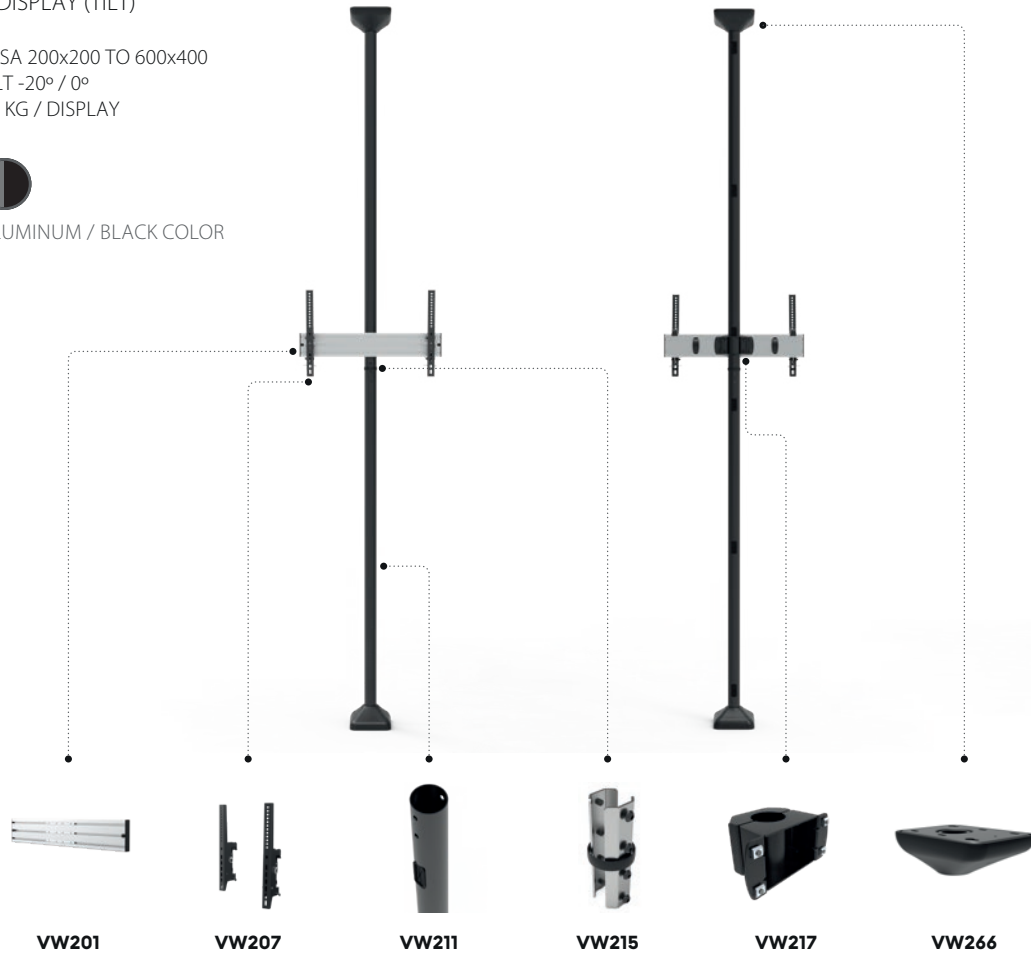

EXAMPLE N°42

VIDEO FLOOR TO CEILING MOUNT
1 DISPLAY (TILT)

VESA 200x200 TO 600x400
TILT -20° / 0°
50 KG / DISPLAY

ALUMINUM / BLACK COLOR

PARTS & COMPONENTS

REF	EAN	DESIGNATION	QTY	CATALOG
VW201	5603209022016	ALUMINUM RAIL 700MM	1	Pag.21
VW207	5603209022078	FIXED ARM 800MM	1	Pag.21
VW211	5603209022115	POLE 1800MM	2	Pag.21
VW215	5603209022153	POLE JOINER	1	Pag.21
VW217	5603209022177	RAIL / POLE CONNECTOR Ø60MM	1	Pag.21
VW266	5603209022665	FLOOR / CEILING POLE PLATE Ø60MM	2	Pag.22

ALL DIMENSION (MM)

EASY TO INSTALL
AND COMBINE

FREEDOM TO CREATE
MODULAR MOUNT
WITH **UNLIMITED**
CONFIGURATION