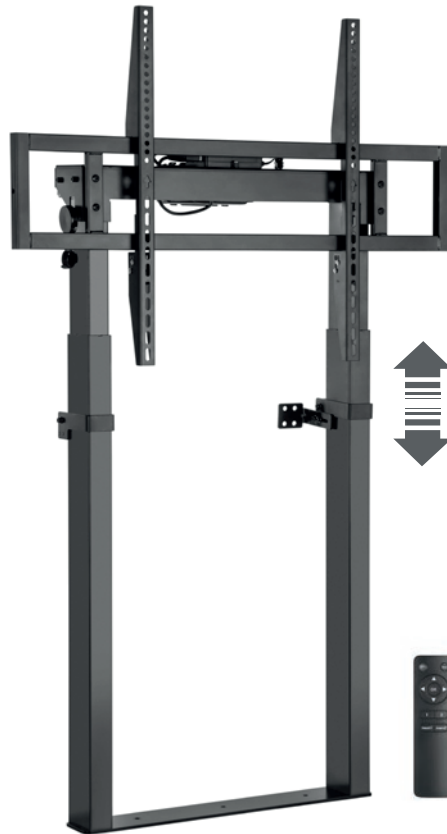

FM1800B-M

EAN 5603209000540

70"-100"

MOTORIZED LIFT MOUNT 70"-100"

ADJUSTABLE HEIGHT: 675 MM
MULTIPLE MOTORS: OFFER HEAVIER LIFTING ABILITY
HEAVY-DUTY STEEL CONSTRUCTION
REMOTE CONTROL INCLUDED

200x200 to 800x600

BLACK COLOR

INTERACTIVE
DISPLAYS

REMOTE CONTROL
INCLUDED

ALL DIMENSIONS (MM)