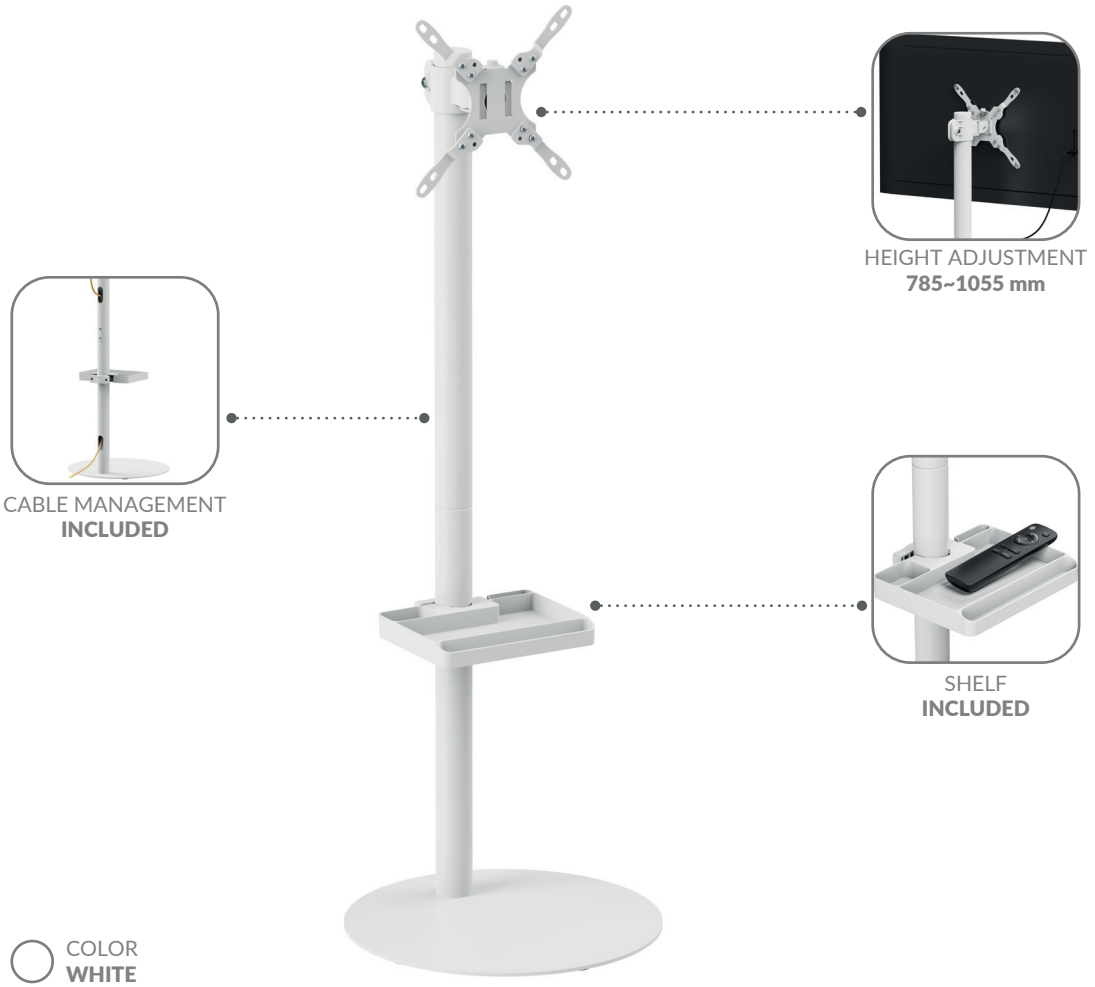

FM200W

EAN 5603209002339

TV FREE-STAND FLOOR MOUNT

SUPORE DE CHÃO AMOVÍVEL P/TV

17 - 43"

LOAD CAPACITY
15 KG (33 LBS) TV
3 KG (6 LBS) SHELF

VESA
75x75 - 200x200

CABLE MANAGEMENT

TILT
±35°

SWIVEL
±90°

ROTATION
±180°

HEIGHT
785-1055 mm

ALL DIMENSIONS (MM)