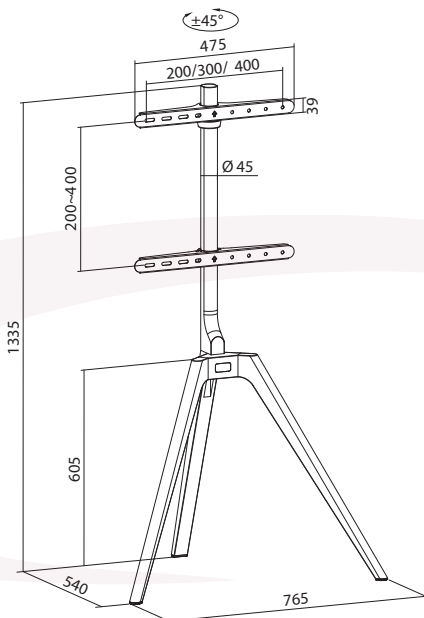

FMT400F

EAN 5603209001813

TV FLOOR TRIPOD MOUNT

- ADJUSTABLE HEIGHT
- ANTI-TIP SAFETY KIT INCLUDED
- NON-SLIP RUBBER PADS
- INTEGRATED CABLE MANAGEMENT
- DETACHABLE VESA PLATE
- SWIVEL $\pm 45^\circ$

32"-65"

200x200 to 400x400

BEECH & WHITE

SNAP
LOCK

INTEGRATED CABLE
MANAGEMENT

NON-SLIP
RUBBER PADS

ALL DIMENSIONS (MM)