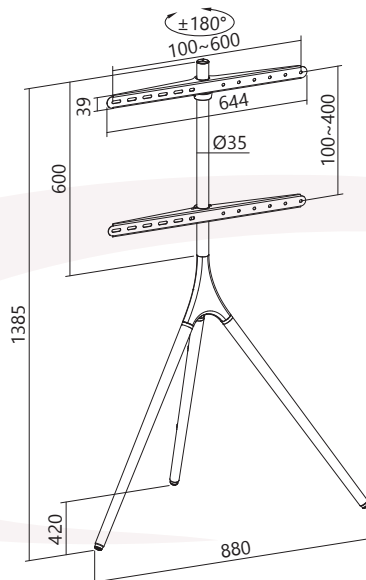

FMT600F

EAN 5603209001622

FLOOR TV TRIPOD MOUNT

- ADJUSTABLE HEIGHT
- ANTI-TIP SAFETY KIT INCLUDED
- NON-SLIP RUBBER PADS
- CABLE MANAGEMENT
- DETACHABLE VESA PLATE
- SWIVEL $\pm 180^\circ$

45"-65"

SNAP LOCK

100x100 to 600x400

WALNUT WOOD / BLACK COLOR

CABLE MANAGEMENT

NON-SLIP RUBBER PADS

ALL DIMENSIONS (MM)