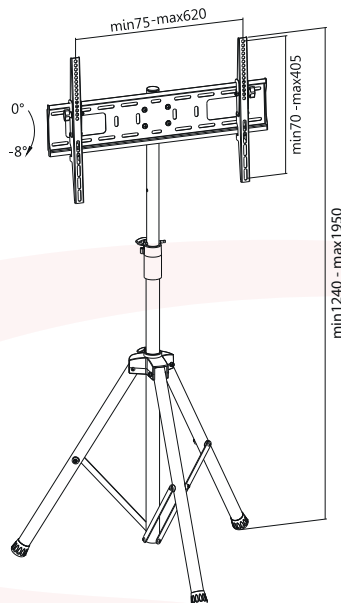

FMT600T

EAN 5603209060001

37"-70"

FLOOR MOUNT TRIPOD 37"-70"

- TILT 0° - 8°
- EASY-GRIP KNOBS: FOR QUICK TILT AND LOCK
- SECURITY PIN: FIRMLY SECURES DISPLAY AT DESIRED HEIGHT
- 5 HEIGHT SETTINGS: FOR OPTIMAL VIEWING HEIGHT

200X200 / 300X200
300X300 / 400X200
400X300 / 400X400
600X400

BLACK COLOR

SECURITY
PIN

ALL DIMENSION (MM)