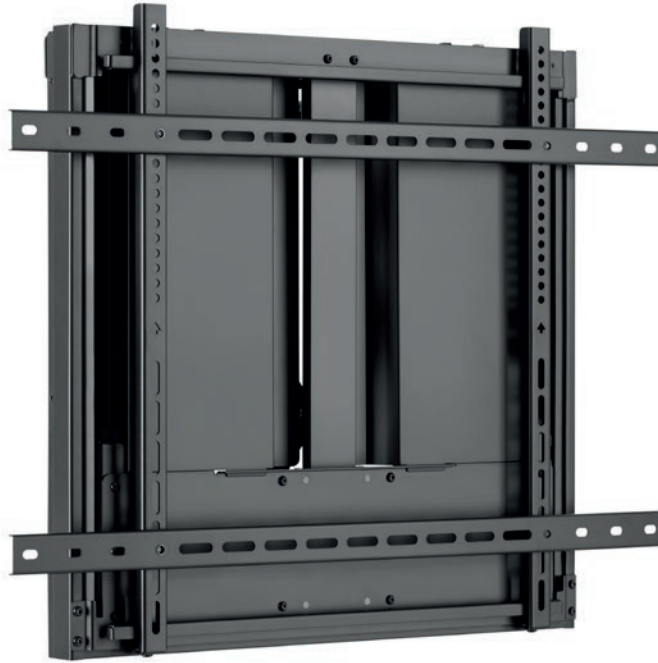

# IWD-5070

EAN 5603209050705

50" - 70"

## DISPLAY WALL MOUNT UP-DOWN 50"-70"

HEIGHT ADJUSTMENT: 400 MM  
MOUNTING PROFILE: 127 MM

200X200 / 300X200 / 300X300  
400X200 / 400X300 / 400X400  
600X400 / 800X400 / 800X600

BLACK COLOR

WHITEBOARD  
INTERACTIVE  
DISPLAYS

COMPACT DESIGN

WEIGHT BALANCE

KEYHOLE DESIGN FOR  
QUICK INSTALLATION