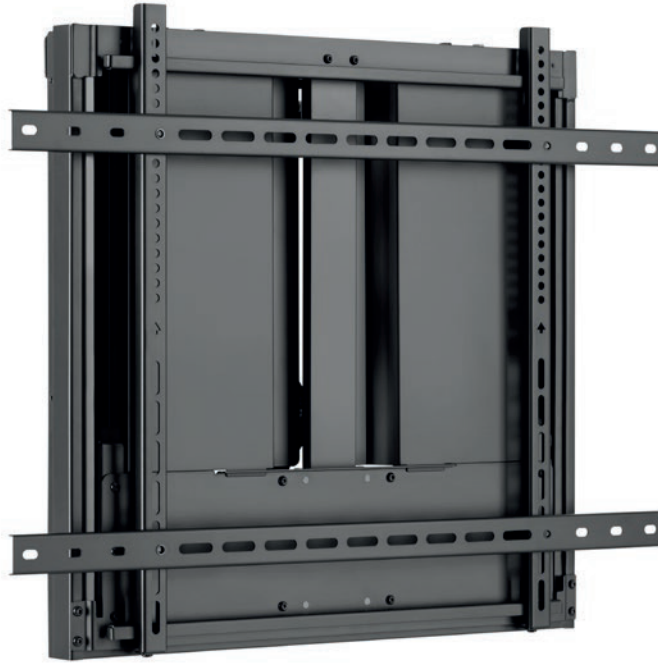

IWD-7090

EAN 5603209070901

70" - 90"

DISPLAY WALL MOUNT UP-DOWN 70"-90"

HEIGHT ADJUSTMENT: 400 MM
MOUNTING PROFILE: 127 MM

200X200 / 300X200 / 300X300
400X200 / 400X300 / 400X400
600X400 / 800X400 / 800X600

BLACK COLOR

WHITEBOARD
INTERACTIVE
DISPLAYS

COMPACT DESIGN

WEIGHT BALANCE

KEYHOLE DESIGN FOR
QUICK INSTALLATION